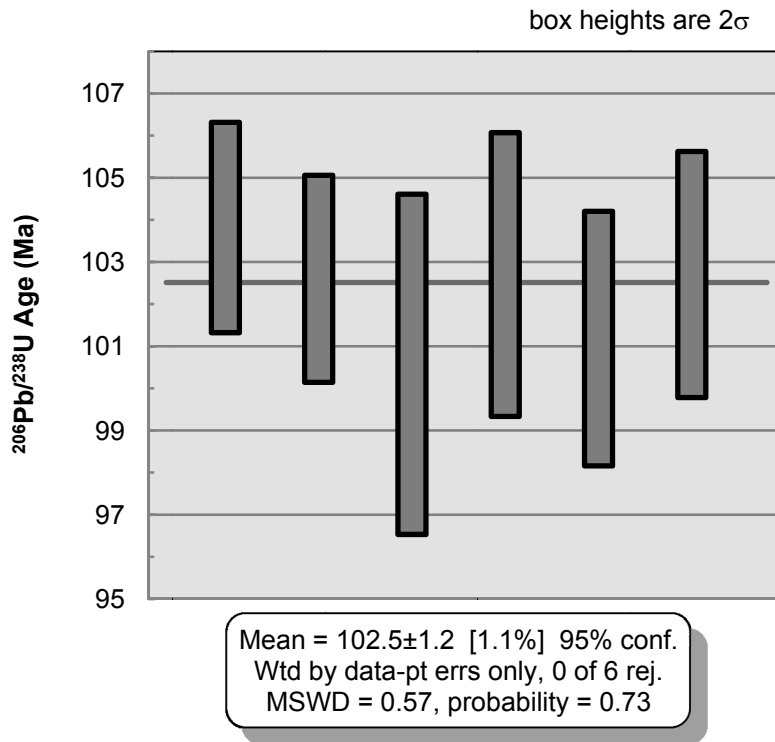

07M-151 – South Fork (volcanic):

Weighted Mean Crystallization Age

Weighted Mean Magmatic Inheritance Age

Concordia Plot of Crystallization and Magmatic Inheritance Ages