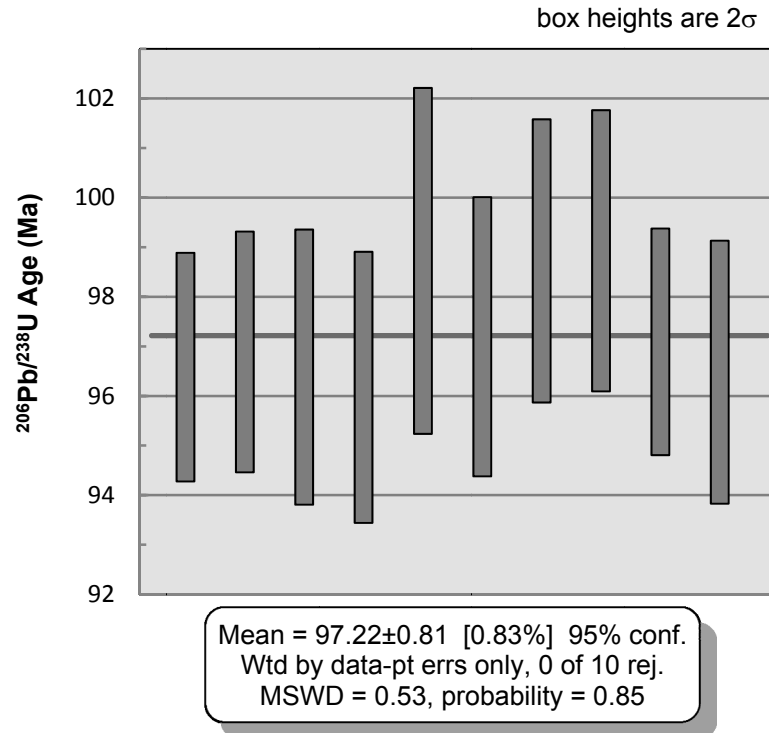

07M-151 – South Fork (volcanic):

Weighted Mean Crystallization Age

Weighted Mean Magmatic Inheritance Age

Concordia Plot of Crystallization and Magmatic Inheritance Ages