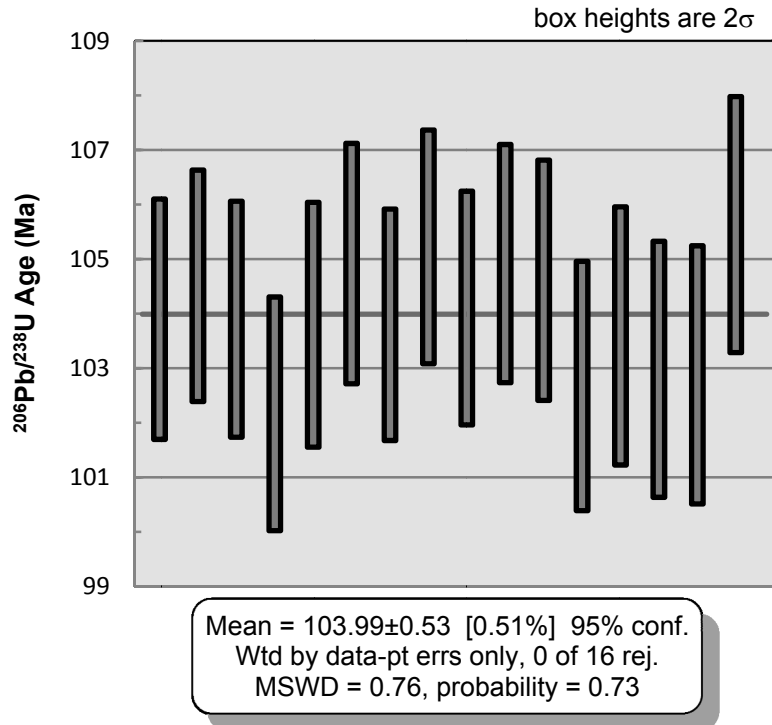

07M-152 – Buttle Creek pluton:

Weighted Mean Crystallization Age

Concordia Plot of Crystallization Age