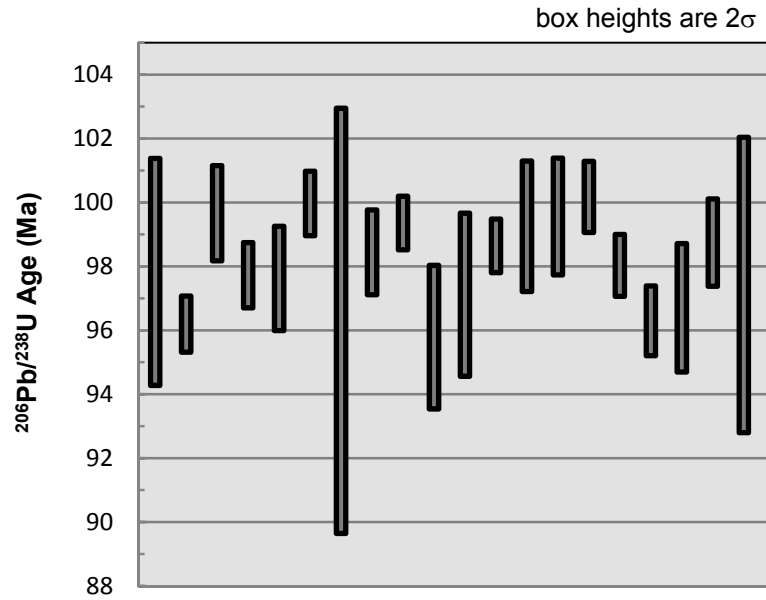

07M-154 – Little Salmon pluton:

Weighted Mean Crystallization Age

Concordia Plot of Crystallization Age