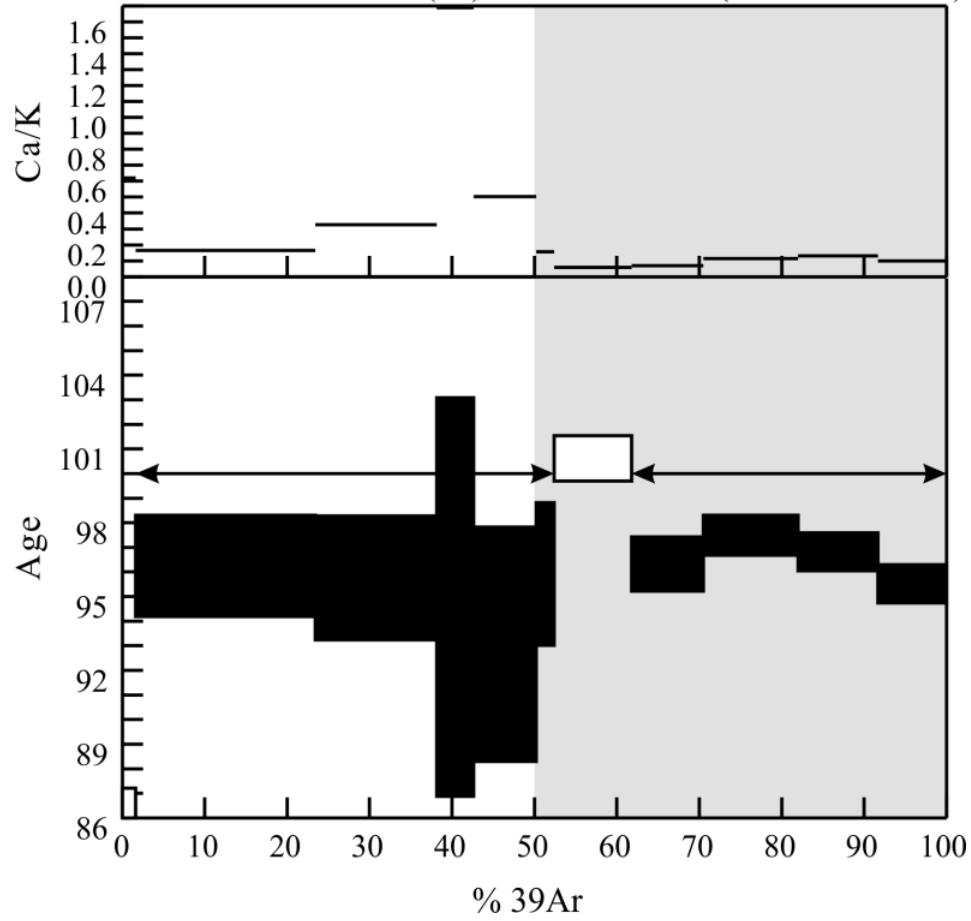

(A)

Z4721 97CH-24-4b (Bt) 96.5 ± 1.0 Ma (MSWD=2.722)

(B)

Z4721 97CH-24-4b (Bt) 96.5 ± 1.0 Ma