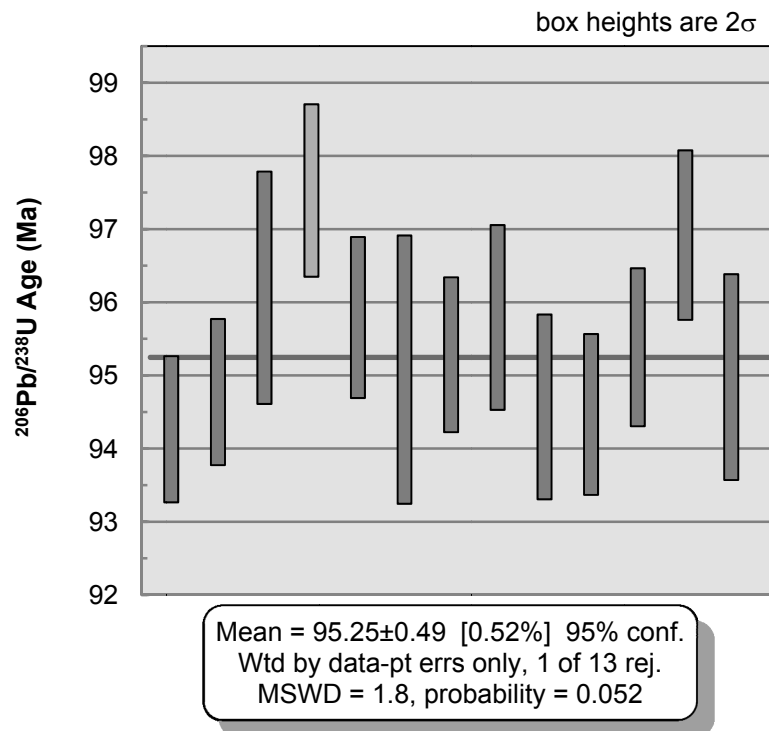

CL-06-38 – Ross River pluton:

Weighted Mean Crystallization Age

Weighted Mean Magmatic Inheritance Age

Concordia Plot of Crystallization and Magmatic Inheritance Ages