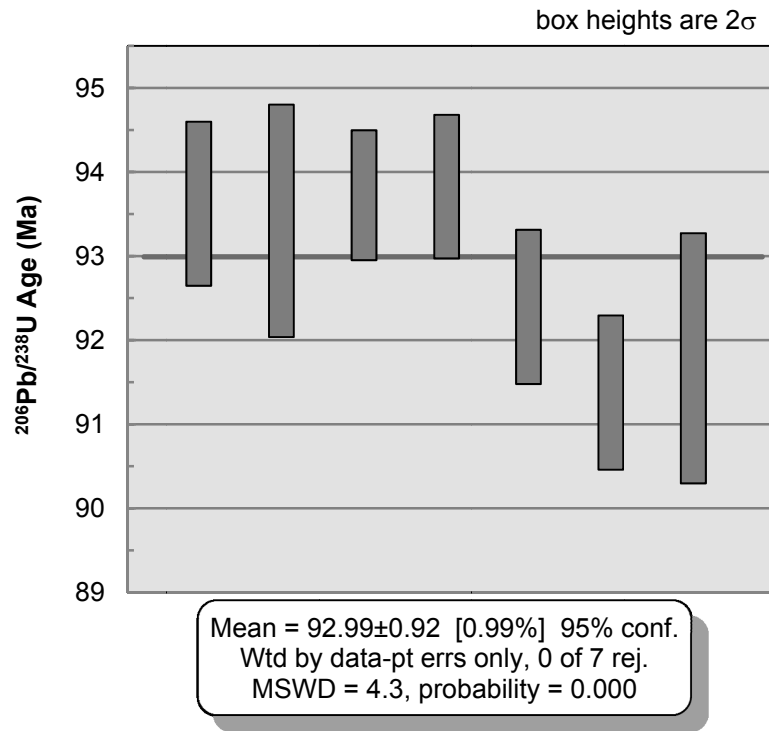

CL-06-38 – Ross River pluton:

Weighted Mean Crystallization Age

Weighted Mean Magmatic Inheritance Age

Concordia Plot of Crystallization and Magmatic Inheritance Ages