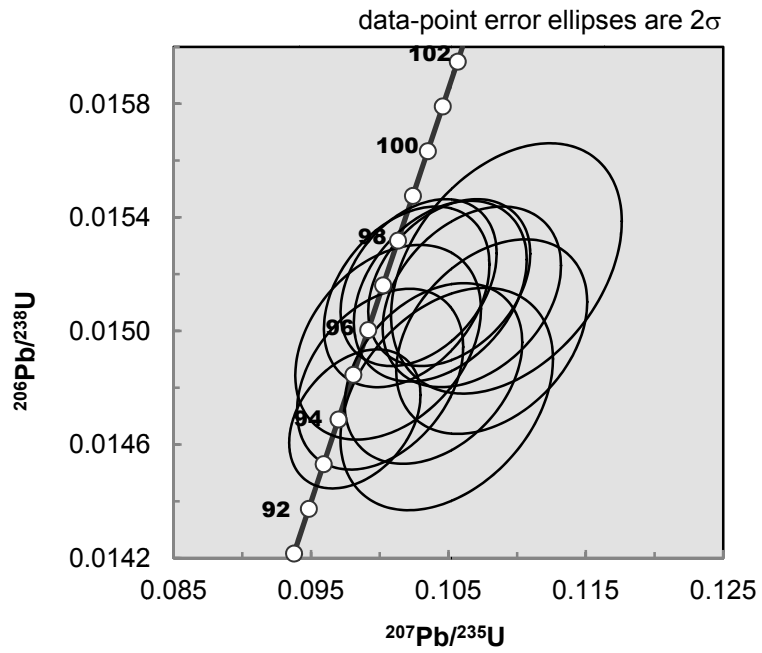

KR-05-08 – Jorgensen pluton:

Weighted Mean Crystallization Age

Concordia Plot of Crystallization Age

Concordia Plot of Inherited Ages