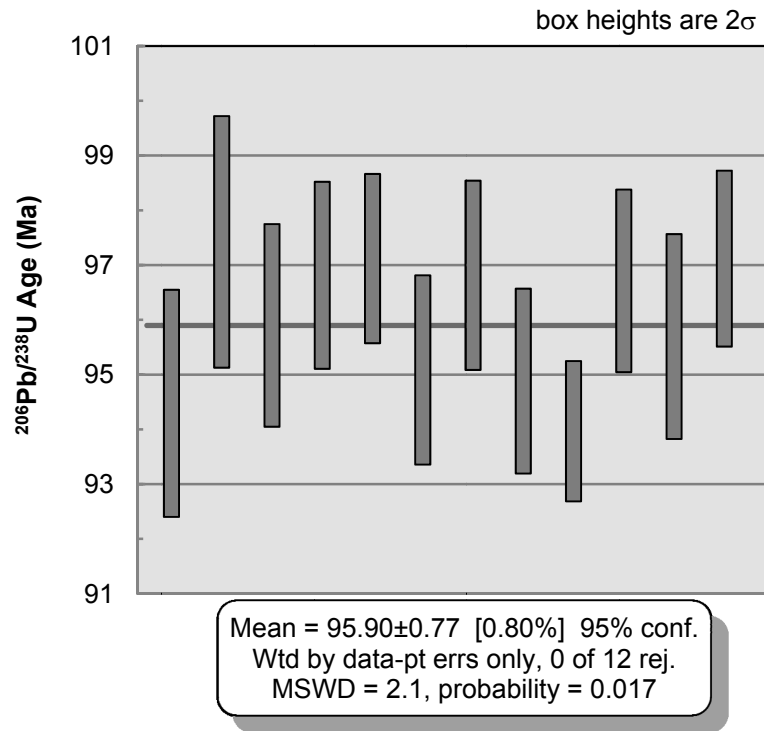

KR-05-08 – Jorgensen pluton:

Weighted Mean Crystallization Age

Concordia Plot of Crystallization Age

Concordia Plot of Inherited Ages