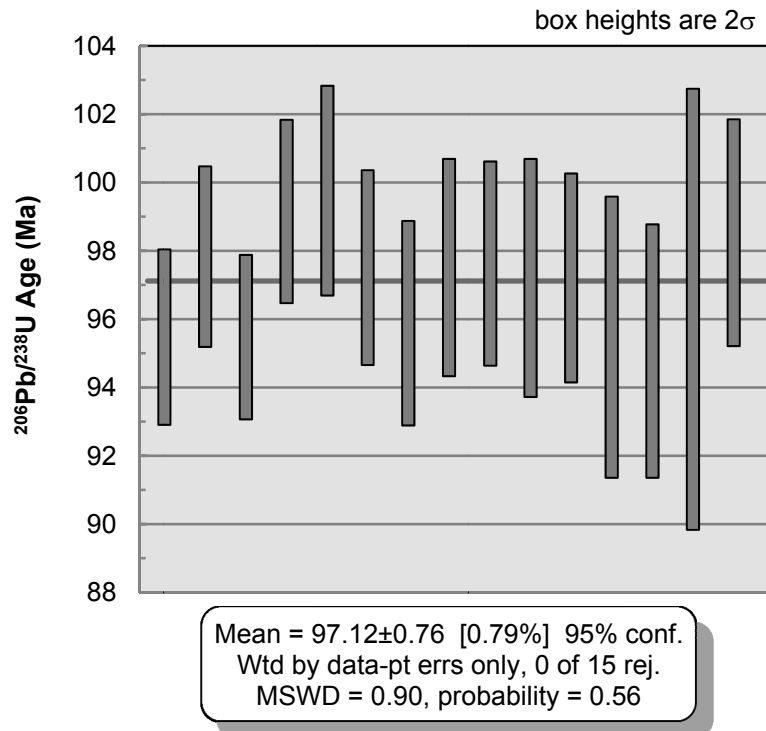

**KR-05-130 – Central Nahanni pluton:**

Weighted Mean Crystallization Age

Weighted Mean Magmatic Inheritance Age

Concordia Plot of Crystallization and Magmatic Inheritance Ages