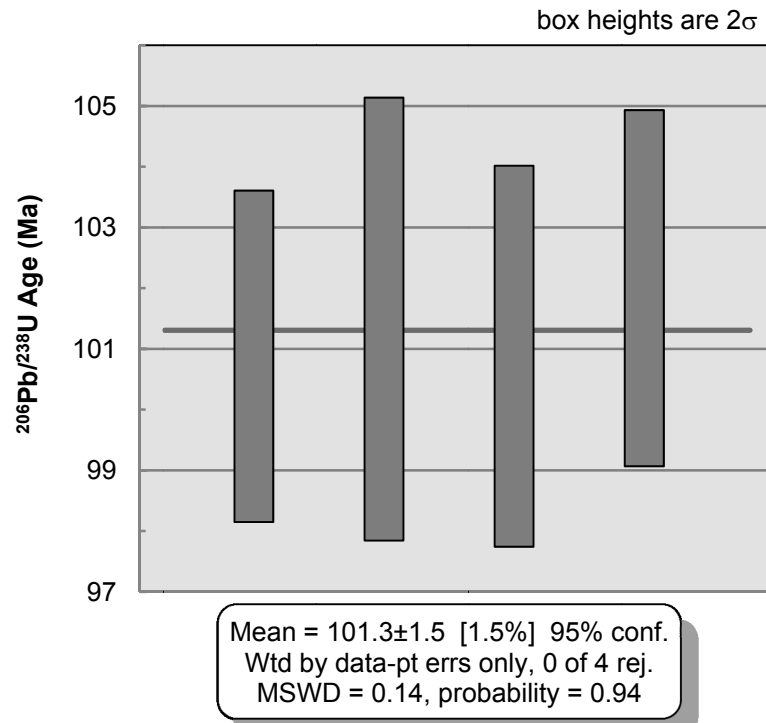

**KR-05-130 – Central Nahanni pluton:**

Weighted Mean Crystallization Age

Weighted Mean Magmatic Inheritance Age

Concordia Plot of Crystallization and Magmatic Inheritance Ages