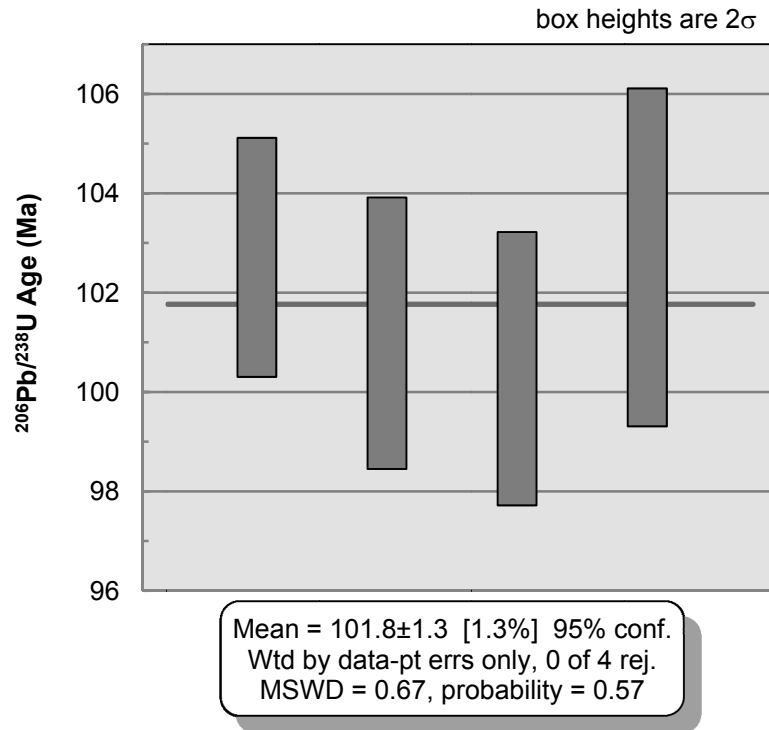

KR-05-136 – North Nahanni pluton:

Weighted Mean Crystallization Age

Weighted Mean Magmatic Inheritance Age

Concordia Plot of Crystallization and Magmatic Inheritance Ages