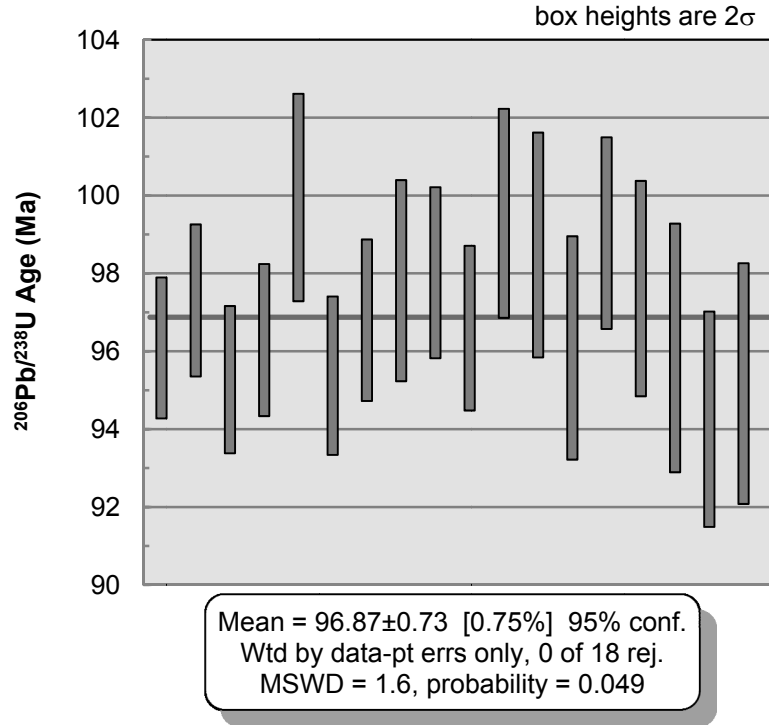

KR-05-136 – North Nahanni pluton:

Weighted Mean Crystallization Age

Weighted Mean Magmatic Inheritance Age

Concordia Plot of Crystallization and Magmatic Inheritance Ages