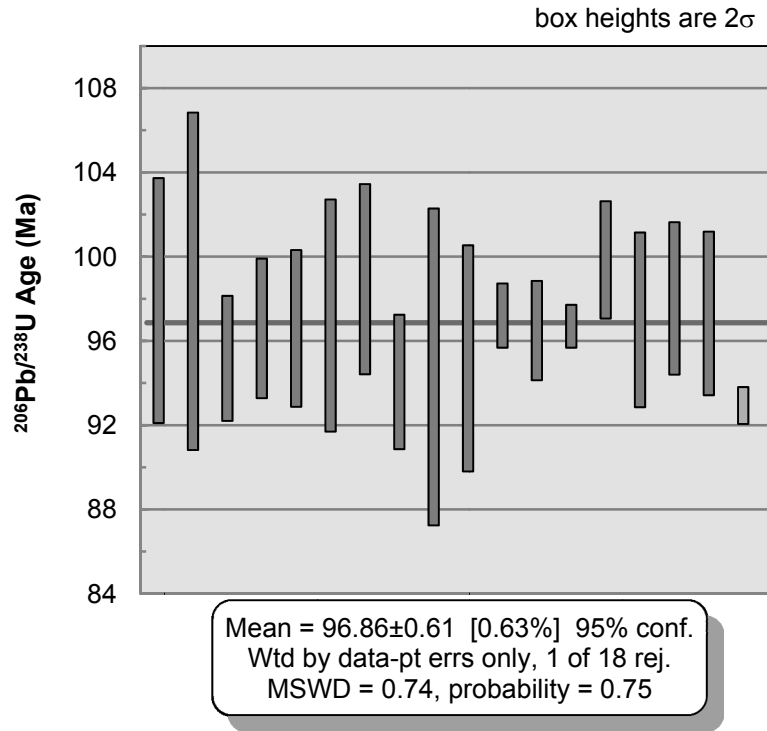

KR-05-143 – Circular Stock pluton:

Weighted Mean Crystallization Age

Weighted Mean Magmatic Inheritance Age

### Concordia Plot of Crystallization and Magmatic Inheritance Ages