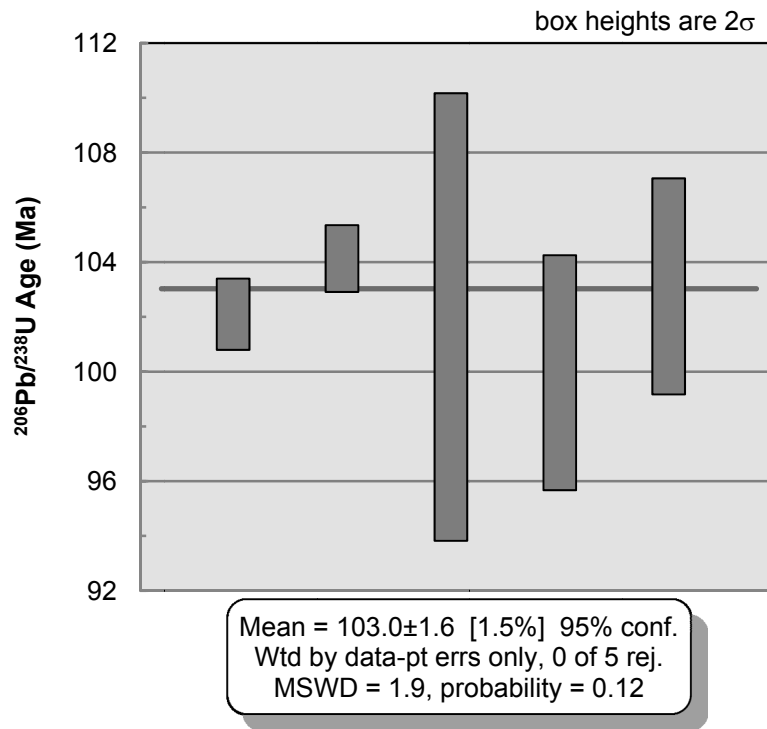

KR-05-143 – Circular Stock pluton:

Weighted Mean Crystallization Age

Weighted Mean Magmatic Inheritance Age

### Concordia Plot of Crystallization and Magmatic Inheritance Ages