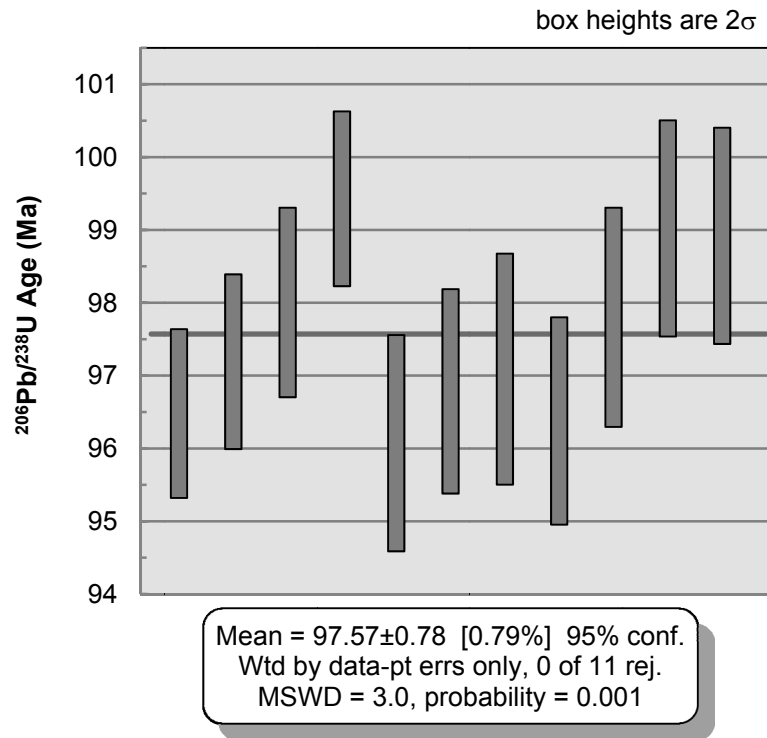

KR-05-175 – Lened pluton:

Weighted Mean Crystallization Age

Concordia Plot of Crystallization Age

Concordia Plot of Inherited Age