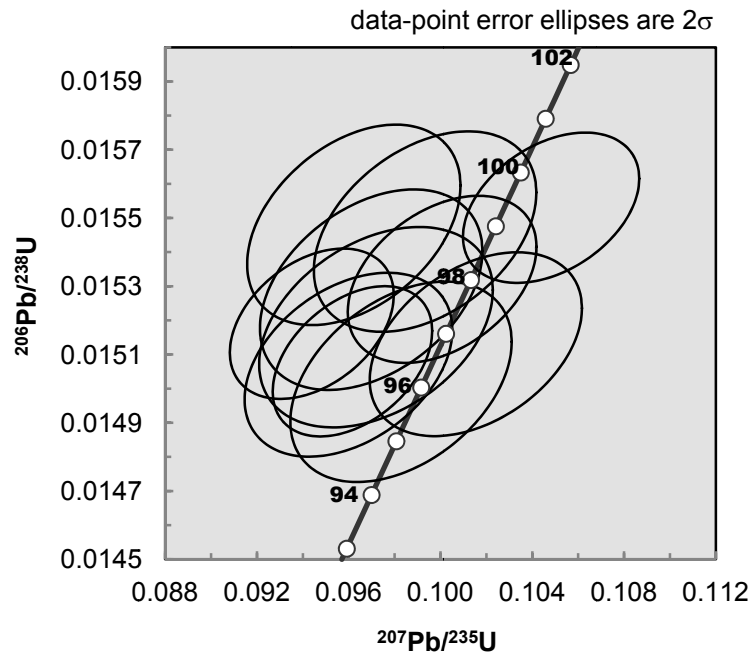

KR-05-175 – Lened pluton:

Weighted Mean Crystallization Age

Concordia Plot of Crystallization Age

Concordia Plot of Inherited Age