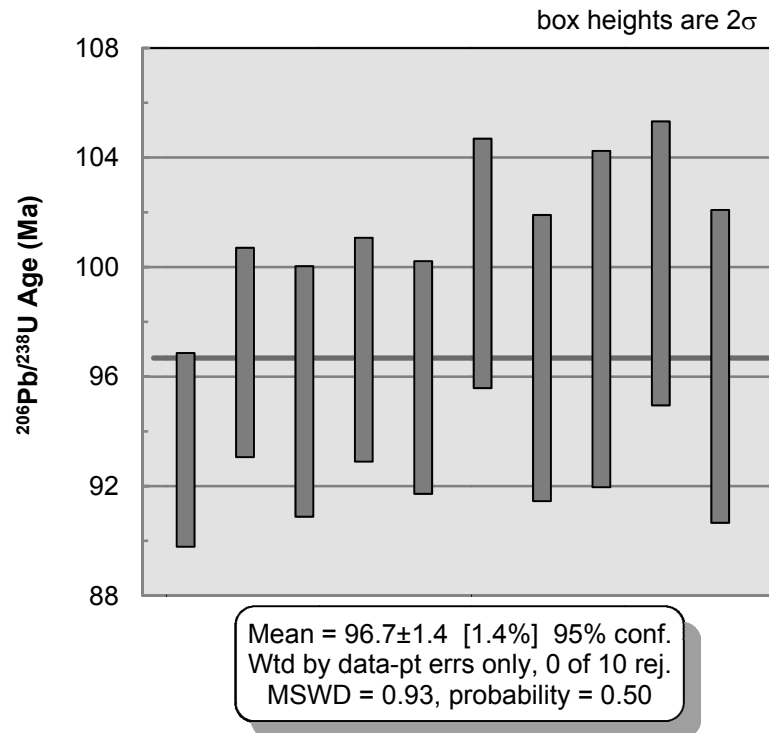

**KR-05-191 – Marion pluton:**

Weighted Mean Crystallization Age

Concordia Plot of Crystallization Age