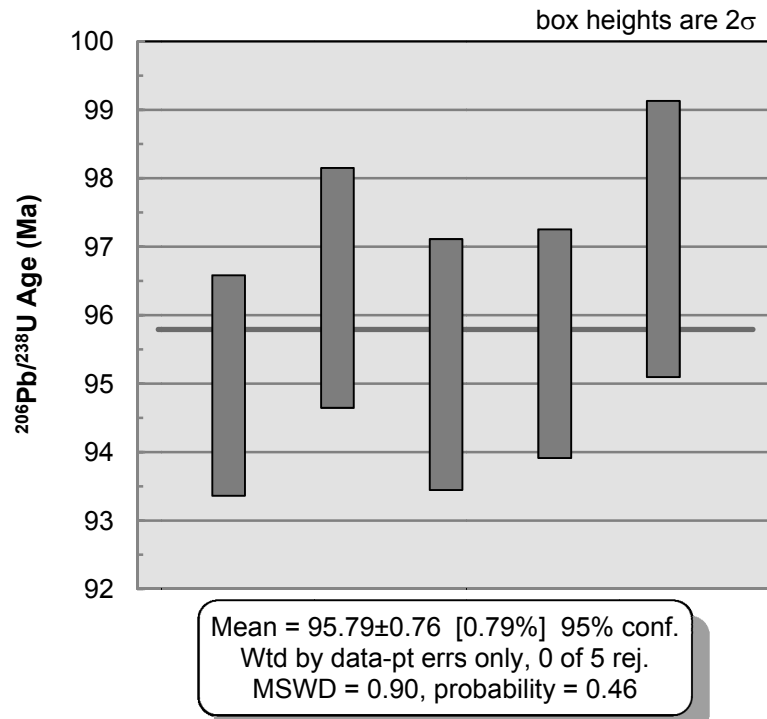

**KR-05-194 – Coal River batholith:**

Weighted Mean Crystallization Age

Weighted Mean Magmatic Inheritance Age

### Concordia Plot of Crystallization and Magmatic Inheritance Ages