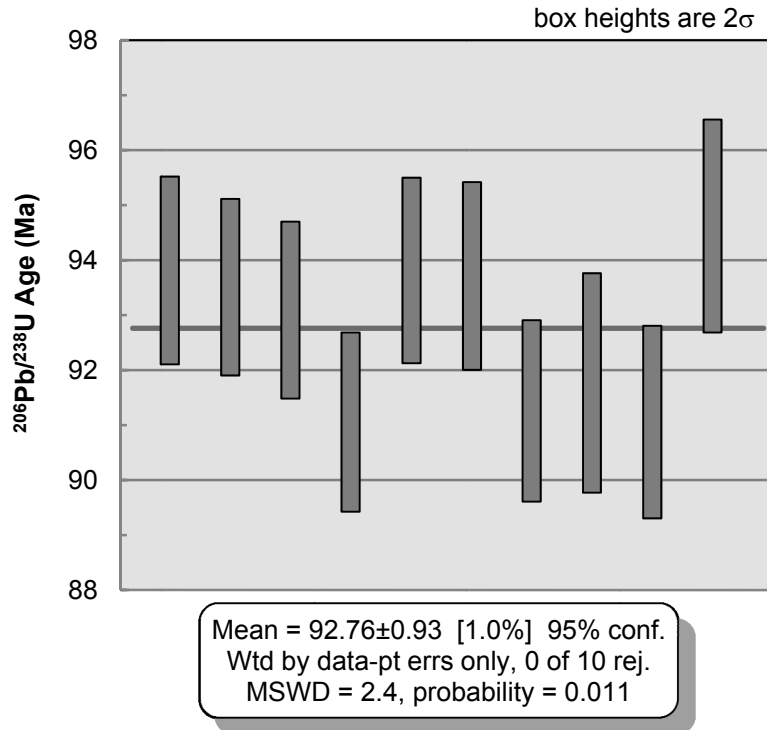

**KR-05-194 – Coal River batholith:**

Weighted Mean Crystallization Age

Weighted Mean Magmatic Inheritance Age

### Concordia Plot of Crystallization and Magmatic Inheritance Ages