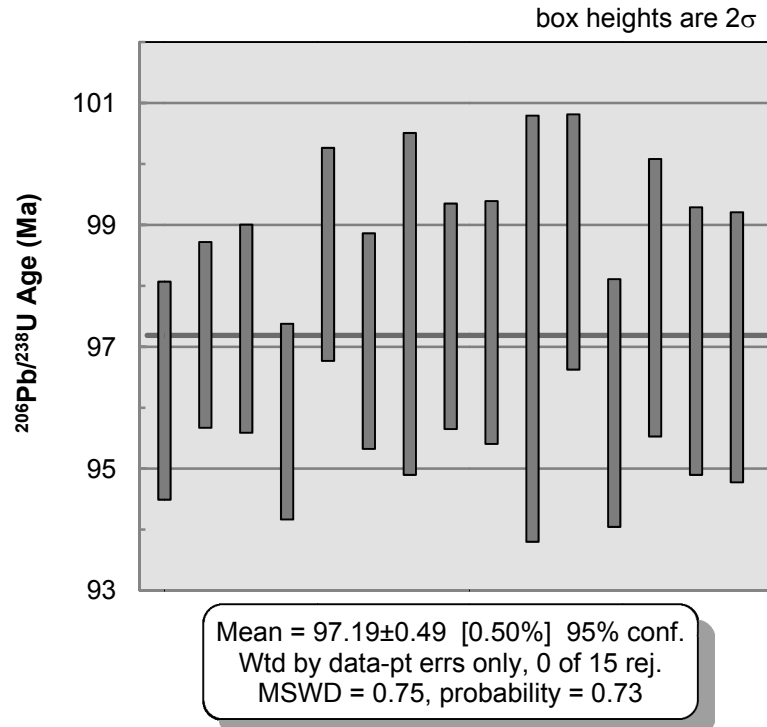

**KR-05-210 – Nahanni Range Road pluton:**

Weighted Mean Crystallization Age

Concordia Plot of Crystallization Age