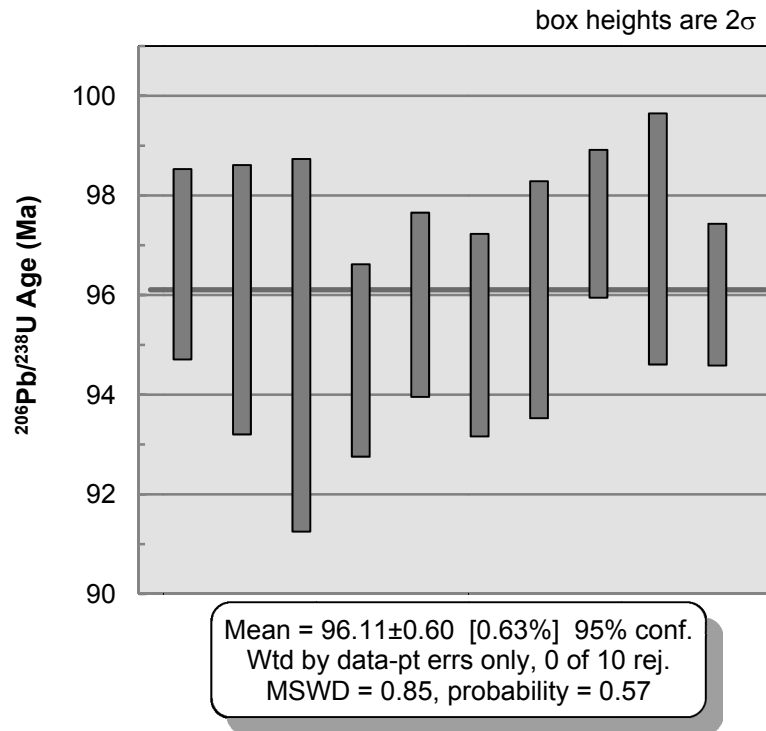

KR-05-26 – Fish pluton:

Weighted Mean Crystallization Age

Concordia Plot of Crystallization Age