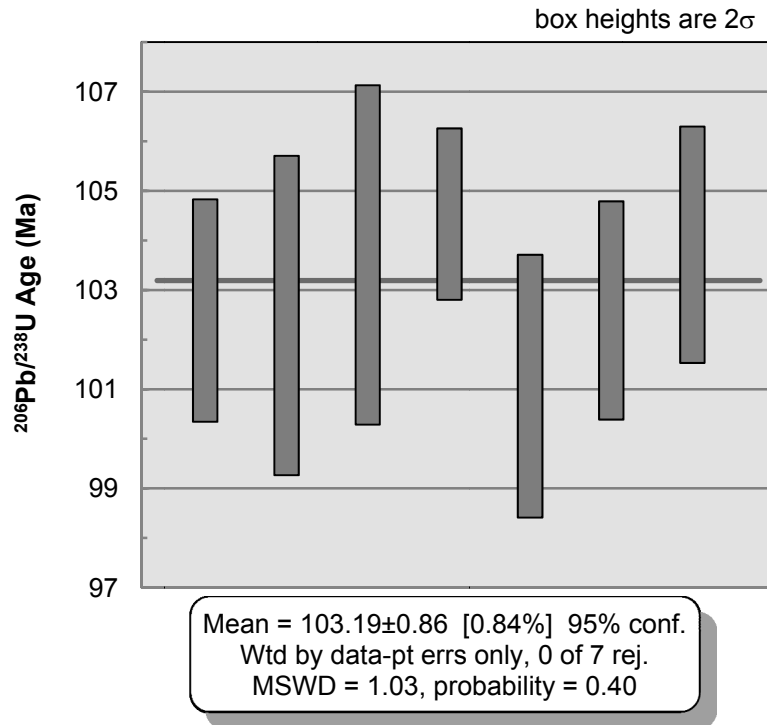

KR-05-32 – Ivo pluton:

Weighted Mean Crystallization Age

Weighted Mean Inherited Ages

### Concordia Plot of Crystallization and Magmatic Inheritance Ages