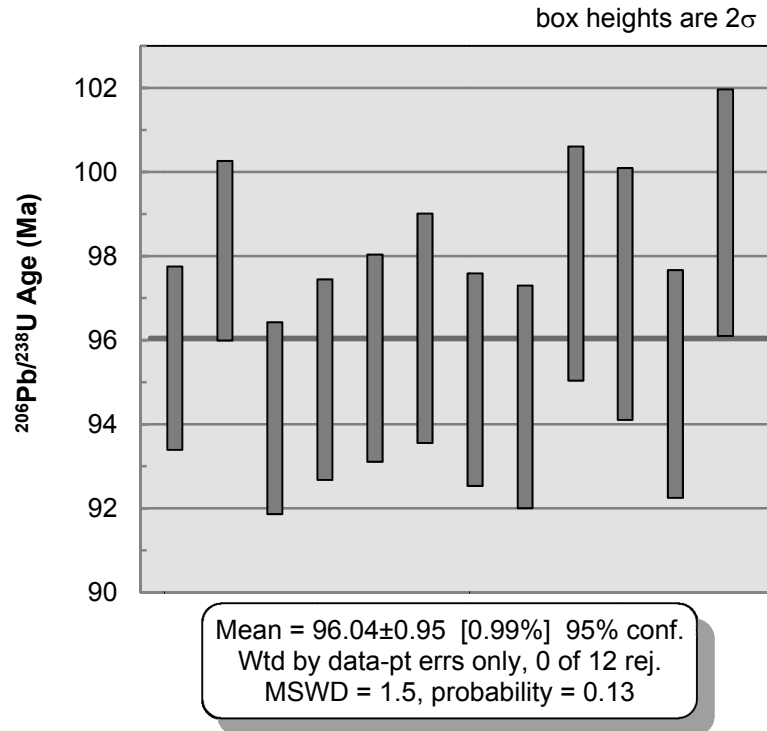

KR-05-32 – Ivo pluton:

Weighted Mean Crystallization Age

Weighted Mean Inherited Ages

### Concordia Plot of Crystallization and Magmatic Inheritance Ages