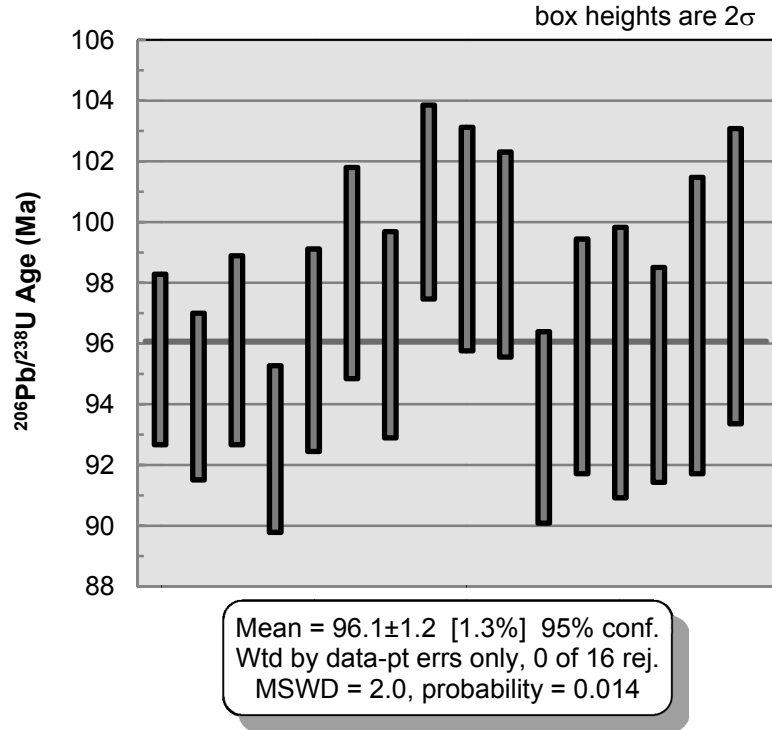

KR-05-43 – Park pluton:

Weighted Mean Crystallization Age

Concordia Plot of Crystallization Age