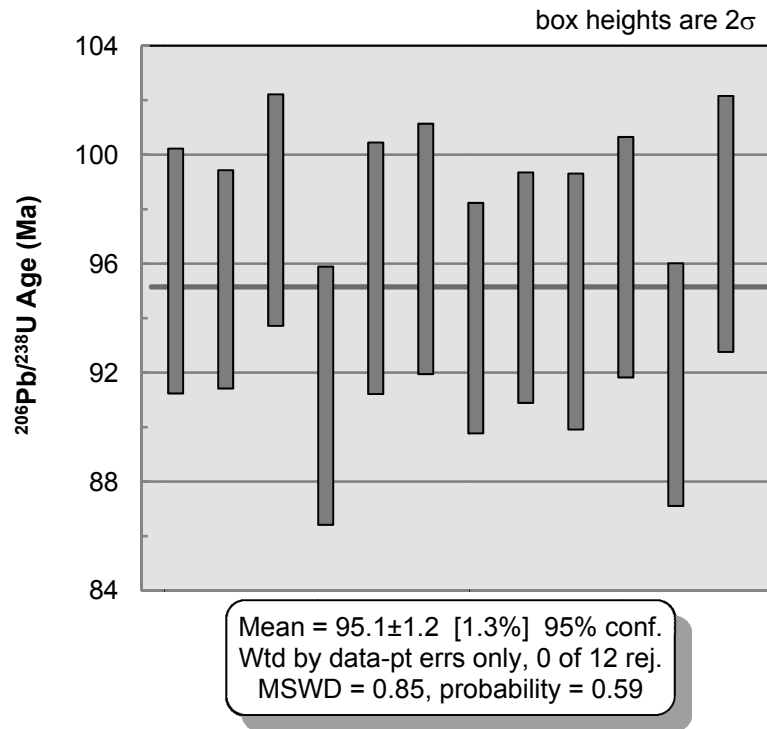

**KR-05-62 – Mount Christie pluton:**

Weighted Mean Crystallization Age

Concordia Plot of Crystallization Age