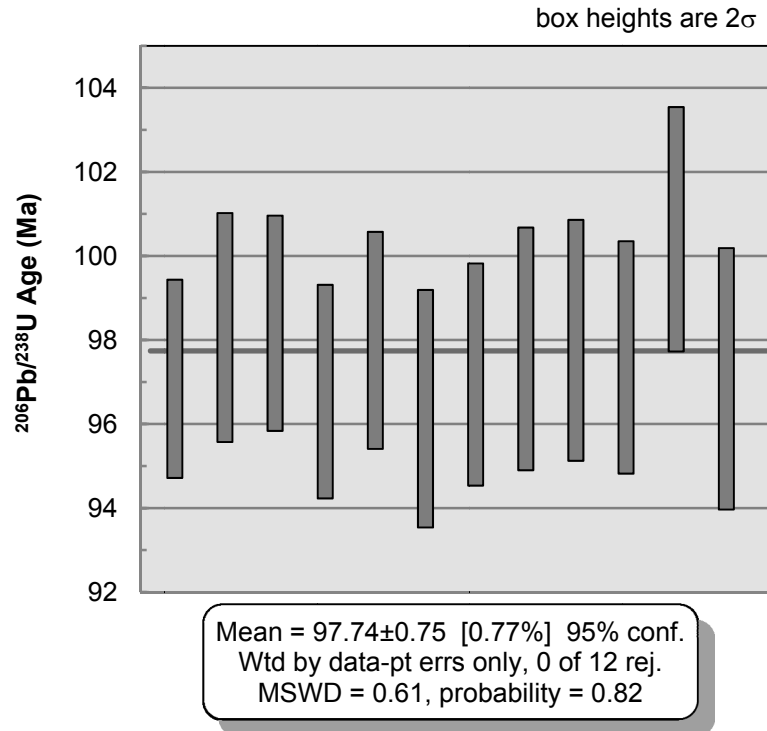

KR-05-68 – Mount Wilson pluton:

Weighted Mean Crystallization Age

Weighted Mean Magmatic Inheritance Age

Concordia Plot of Crystallization and Magmatic Inheritance Ages

Concordia Plot of Inheritance Ages