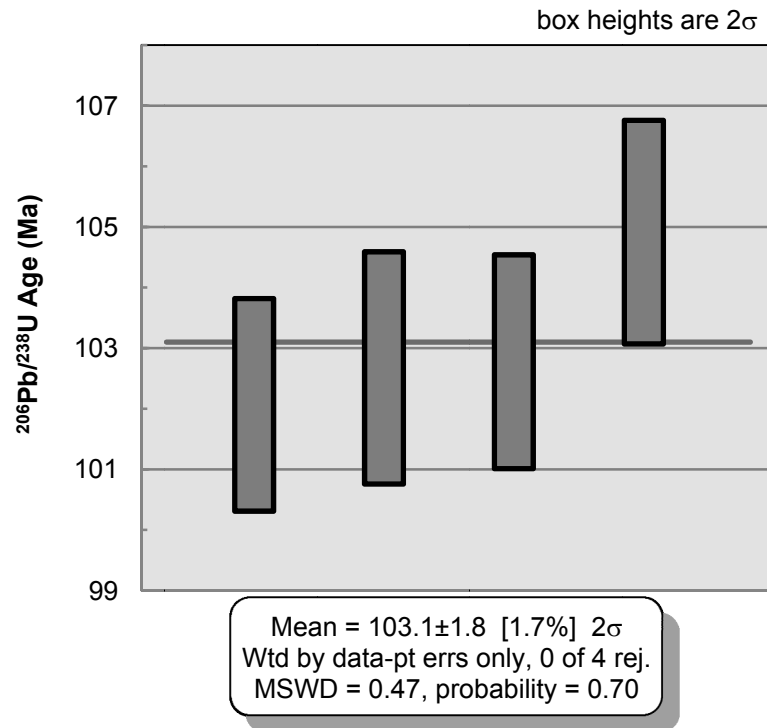

KR-05-68 – Mount Wilson pluton:

Weighted Mean Crystallization Age

Weighted Mean Magmatic Inheritance Age

Concordia Plot of Crystallization and Magmatic Inheritance Ages

Concordia Plot of Inheritance Ages