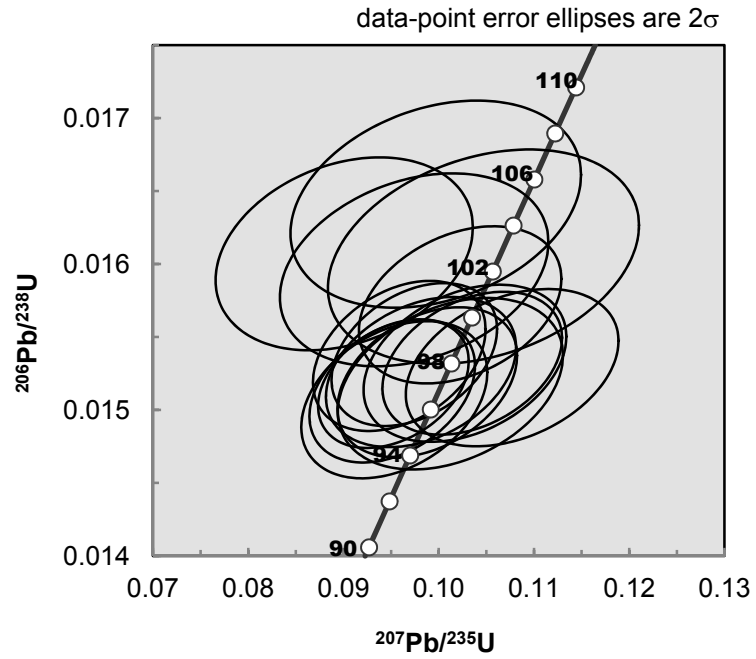

KR-05-68 – Mount Wilson pluton:

Weighted Mean Crystallization Age

Weighted Mean Magmatic Inheritance Age

Concordia Plot of Crystallization and Magmatic Inheritance Ages

Concordia Plot of Inheritance Ages