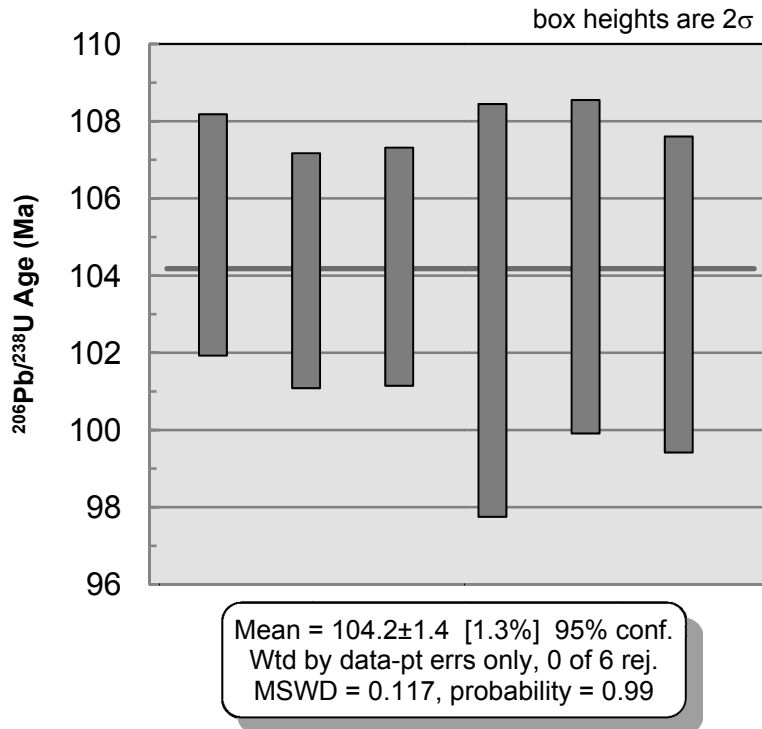

Concordia Plot of Inheritance Ages

KR-05-76 – Pelly River pluton:

Weighted Mean Crystallization Age

Weighted Mean Magmatic Inheritance Age

Concordia Plot of Crystallization and Magmatic Inheritance Ages

Weighted Mean Magmatic Inheritance Age