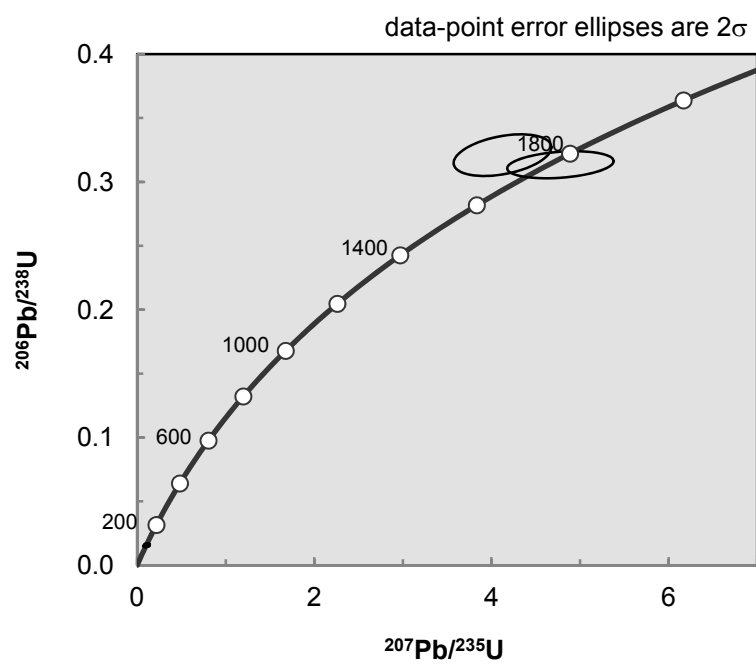

Concordia Plot of Inheritance Ages

KR-05-76 – Pelly River pluton:

Weighted Mean Crystallization Age

Weighted Mean Magmatic Inheritance Age

Concordia Plot of Crystallization and Magmatic Inheritance Ages

Weighted Mean Magmatic Inheritance Age