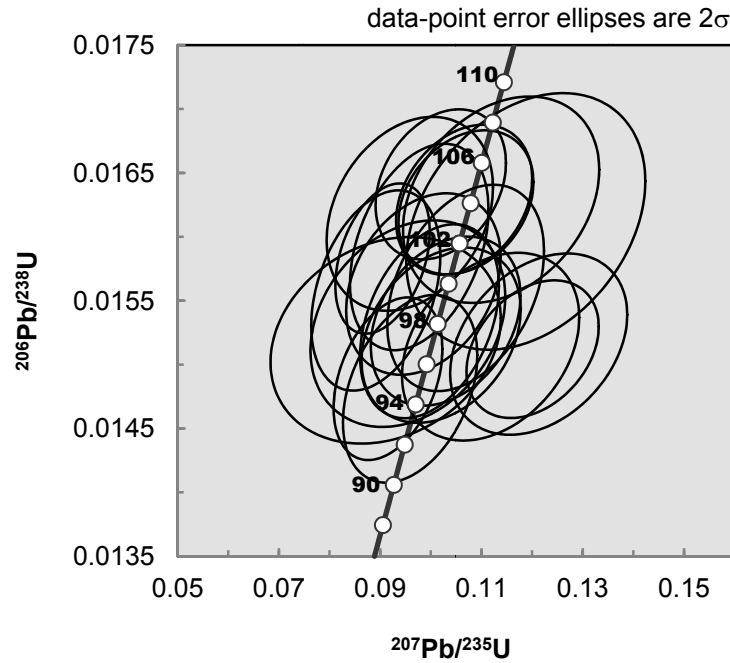

Concordia Plot of Inheritance Ages

KR-05-76 – Pelly River pluton:

Weighted Mean Crystallization Age

Weighted Mean Magmatic Inheritance Age

Concordia Plot of Crystallization and Magmatic Inheritance Ages

Weighted Mean Magmatic Inheritance Age