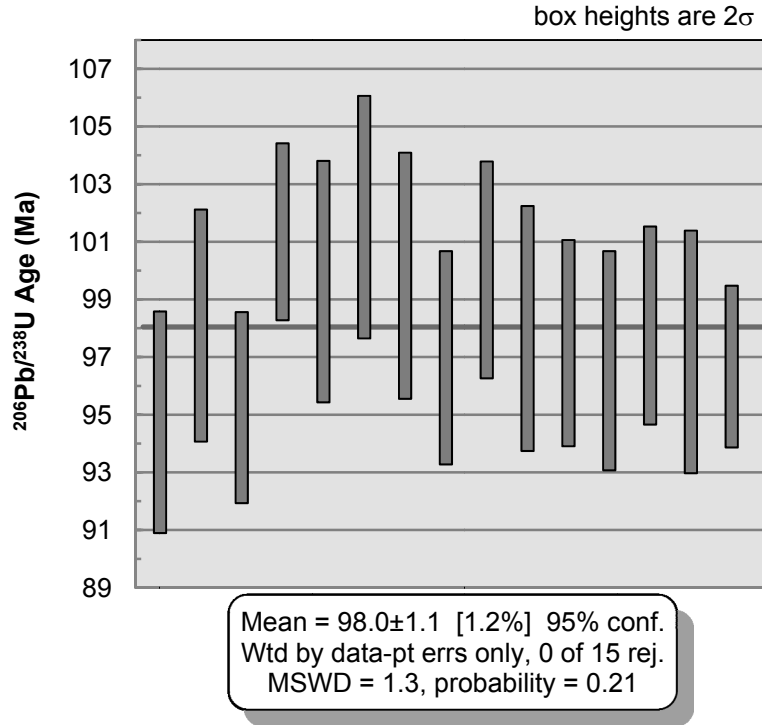

Concordia Plot of Inheritance Ages

KR-05-76 – Pelly River pluton:

Weighted Mean Crystallization Age

Weighted Mean Magmatic Inheritance Age

Concordia Plot of Crystallization and Magmatic Inheritance Ages

Weighted Mean Magmatic Inheritance Age