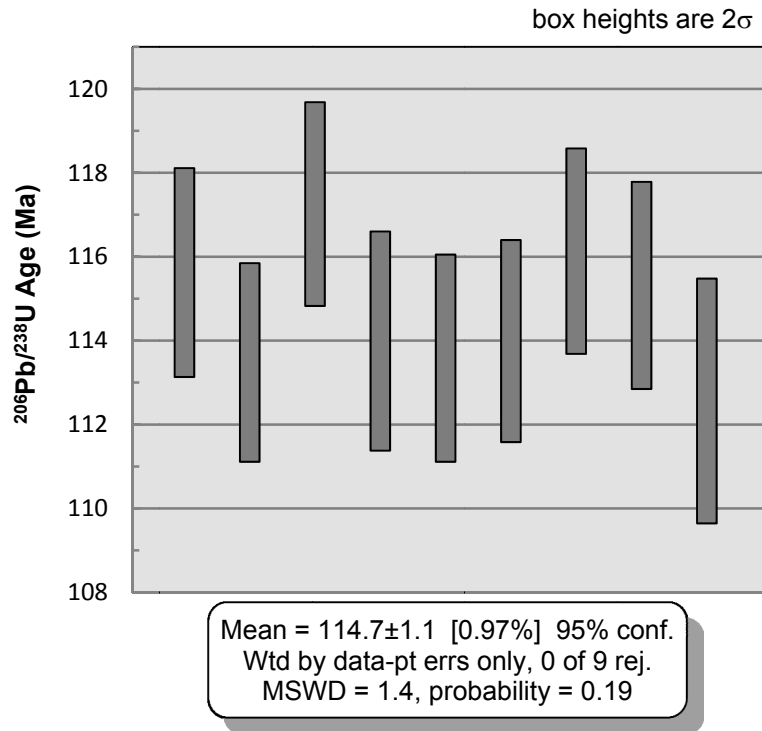

KR-07-02 – Quiet Lake batholith:

Weighted Mean Crystallization Age

Weighted Mean Magmatic Inheritance Age

Concordia Plot of Crystallization and Magmatic Inheritance Ages