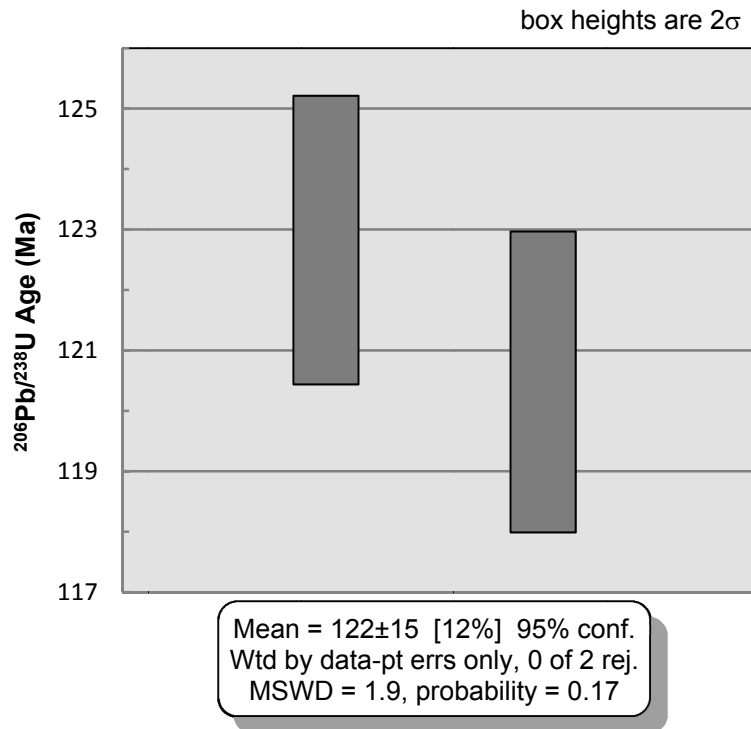

KR-07-02 – Quiet Lake batholith:

Weighted Mean Crystallization Age

Weighted Mean Magmatic Inheritance Age

Concordia Plot of Crystallization and Magmatic Inheritance Ages