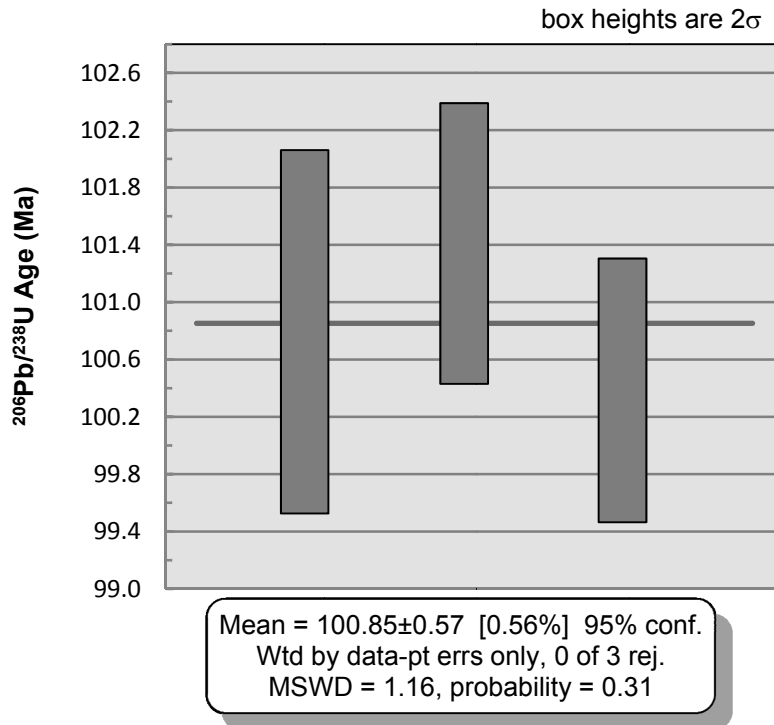

KR-07-03 – Quiet Lake batholith:

Weighted Mean Crystallization Age

Weighted Mean Magmatic Inheritance Age

Concordia Plot of Crystallization and Magmatic Inheritance Ages