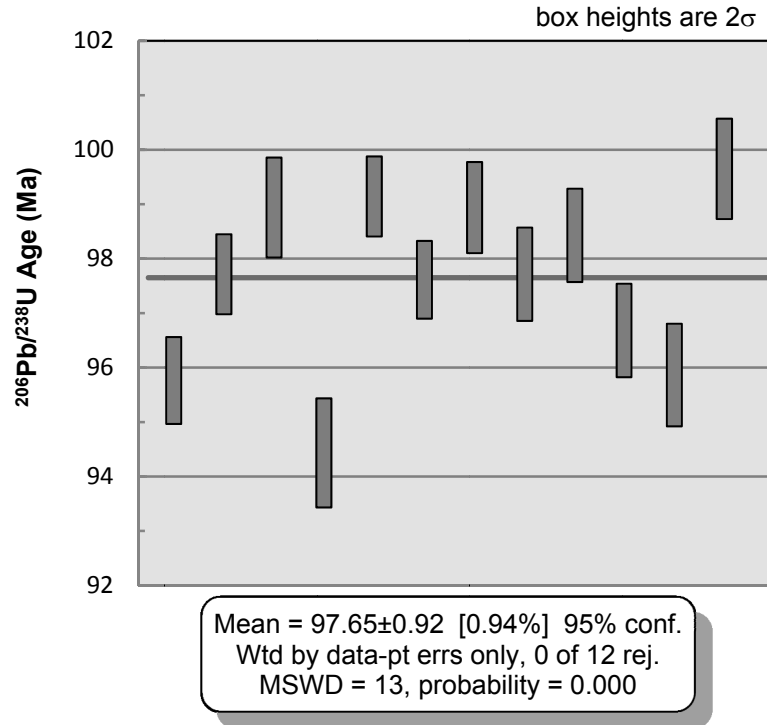

KR-07-03 – Quiet Lake batholith:

Weighted Mean Crystallization Age

Weighted Mean Magmatic Inheritance Age

Concordia Plot of Crystallization and Magmatic Inheritance Ages