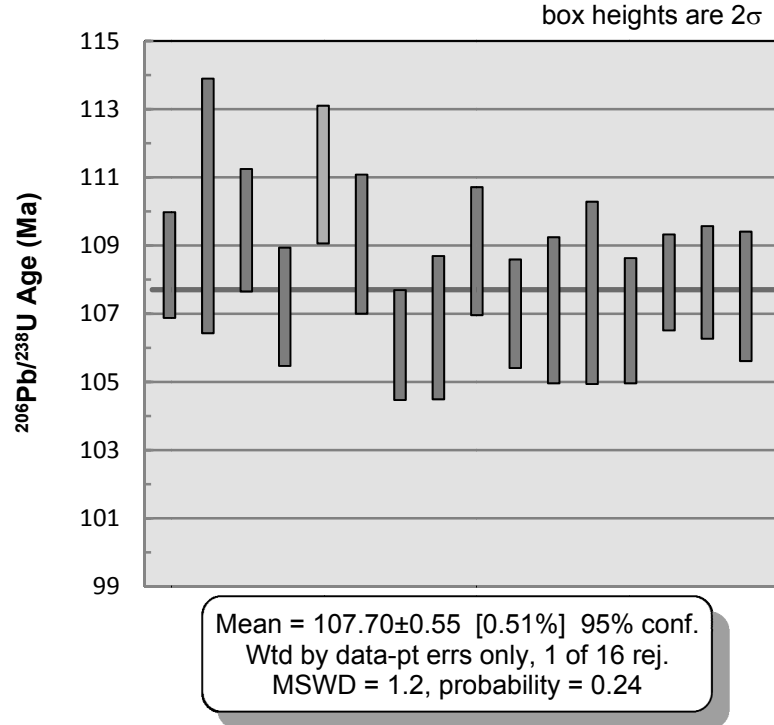

KR-07-08 – St Cyr pluton:

Weighted Mean Crystallization Age

Concordia Plot of Crystallization Age