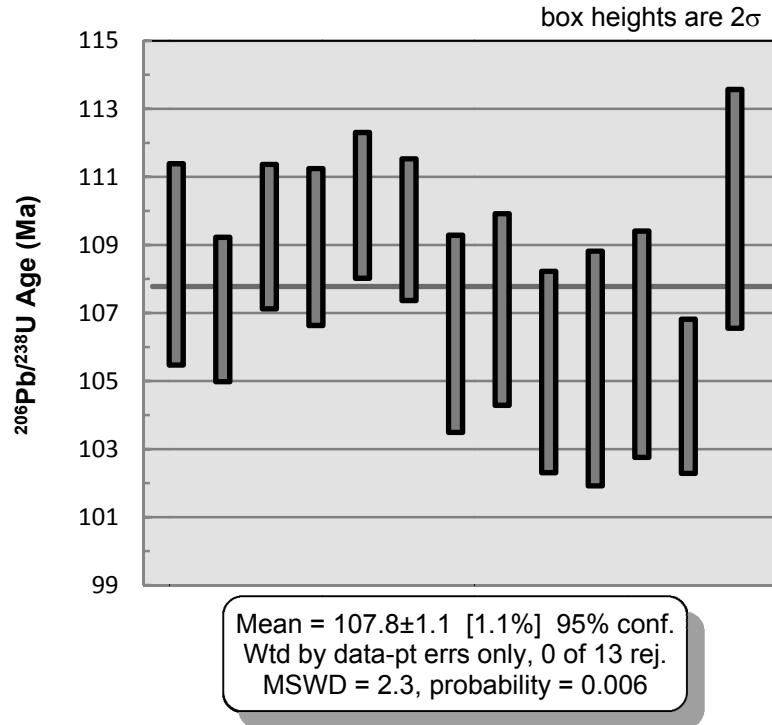

KR-07-09 – Fox Mountain pluton:

Weighted Mean Crystallization Age

Concordia Plot of Crystallization Age