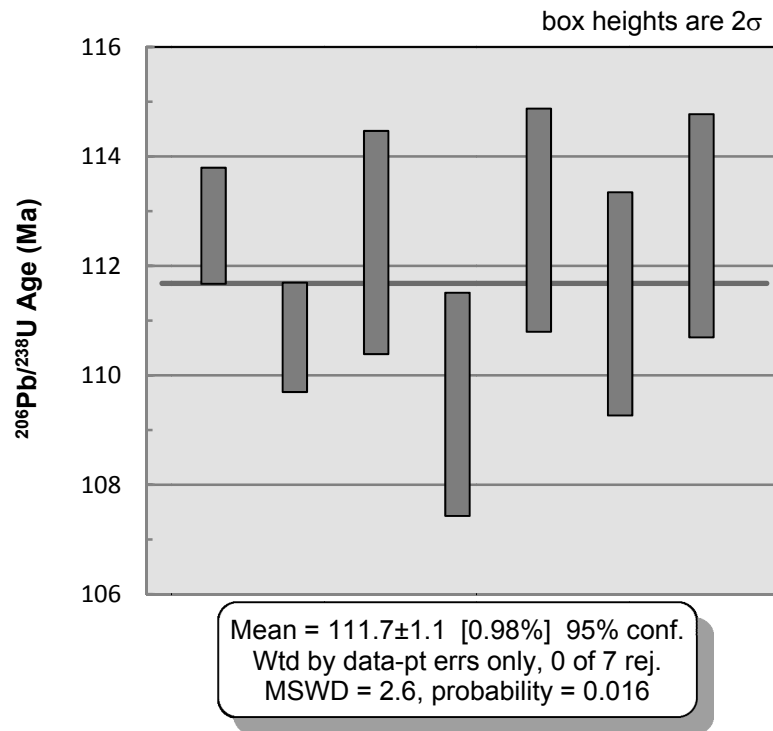

KR-07-13 – Square Lake pluton:

Weighted Mean Crystallization Age

Concordia Plot of Crystallization Age