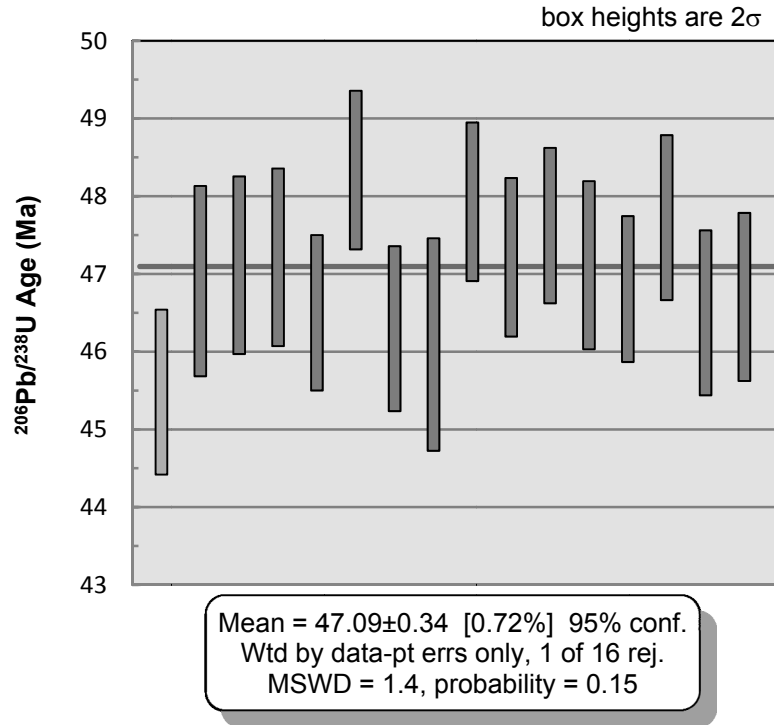

KR-07-14 – Black River pluton:

Weighted Mean Crystallization Age

Concordia Plot of Crystallization Age