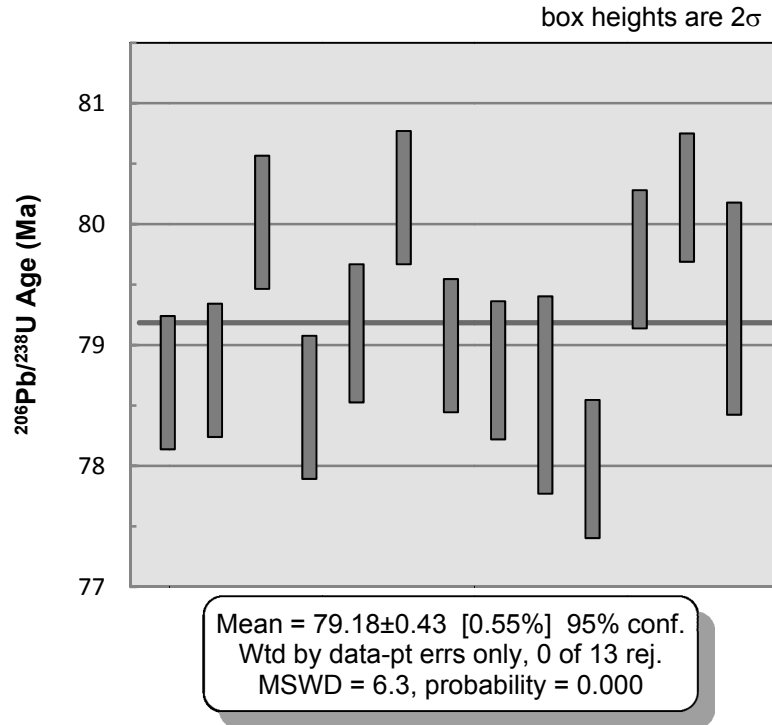

**KR-07-15 – Meister Lake pluton:**

Weighted Mean Crystallization Age

Concordia Plot of Crystallization Age