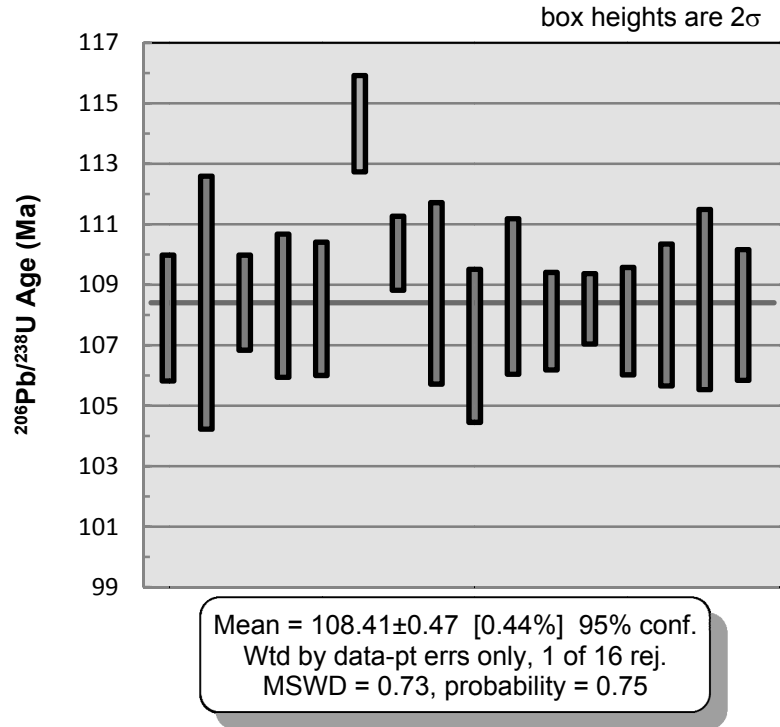

KR-07-19 – Marker Lake batholith:

Weighted Mean Crystallization Age

Concordia Plot of Crystallization Age