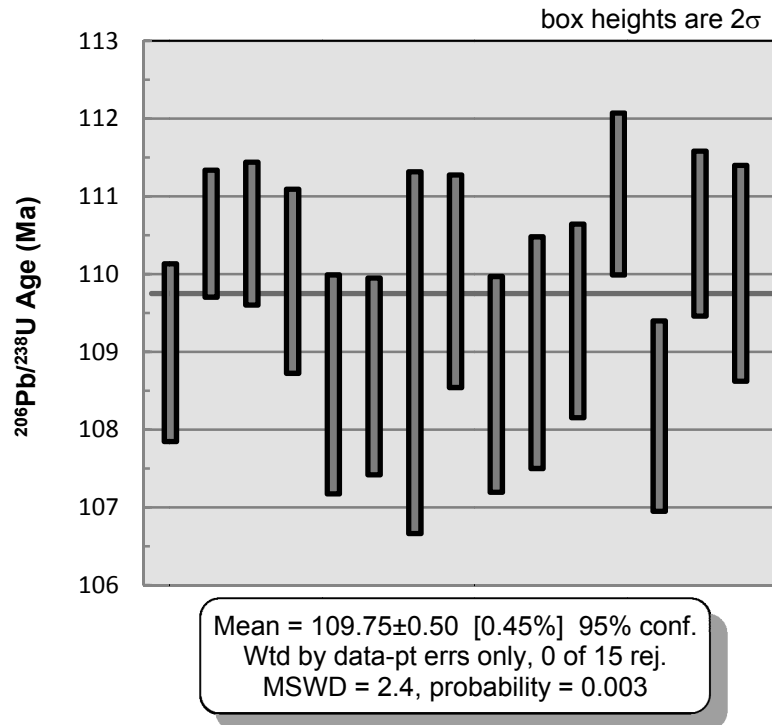

KR-07- 20 – Cabin Creek pluton:

Weighted Mean Crystallization Age

Concordia Plot of Crystallization Age