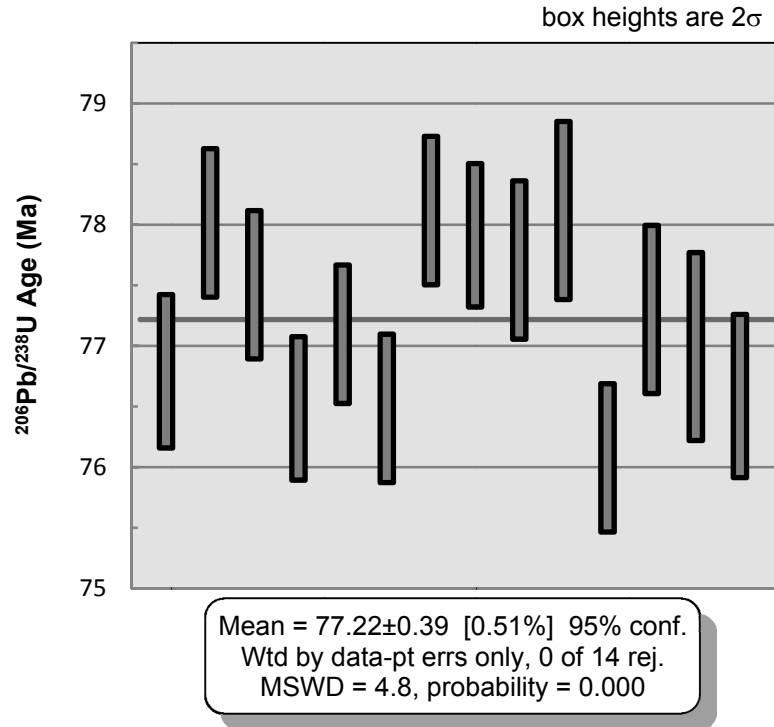

KR-07- 21 – Allen Stock pluton:

Weighted Mean Crystallization Age

Concordia Plot of Crystallization Age