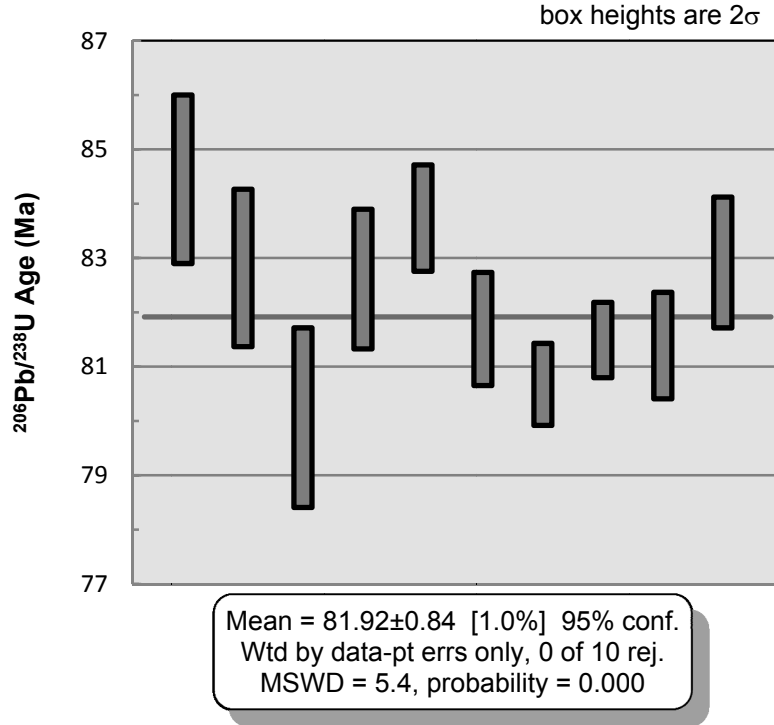

KR-07- 23 – Gravel Creek pluton:

Weighted Mean Crystallization Age

Concordia Plot of Crystallization Age