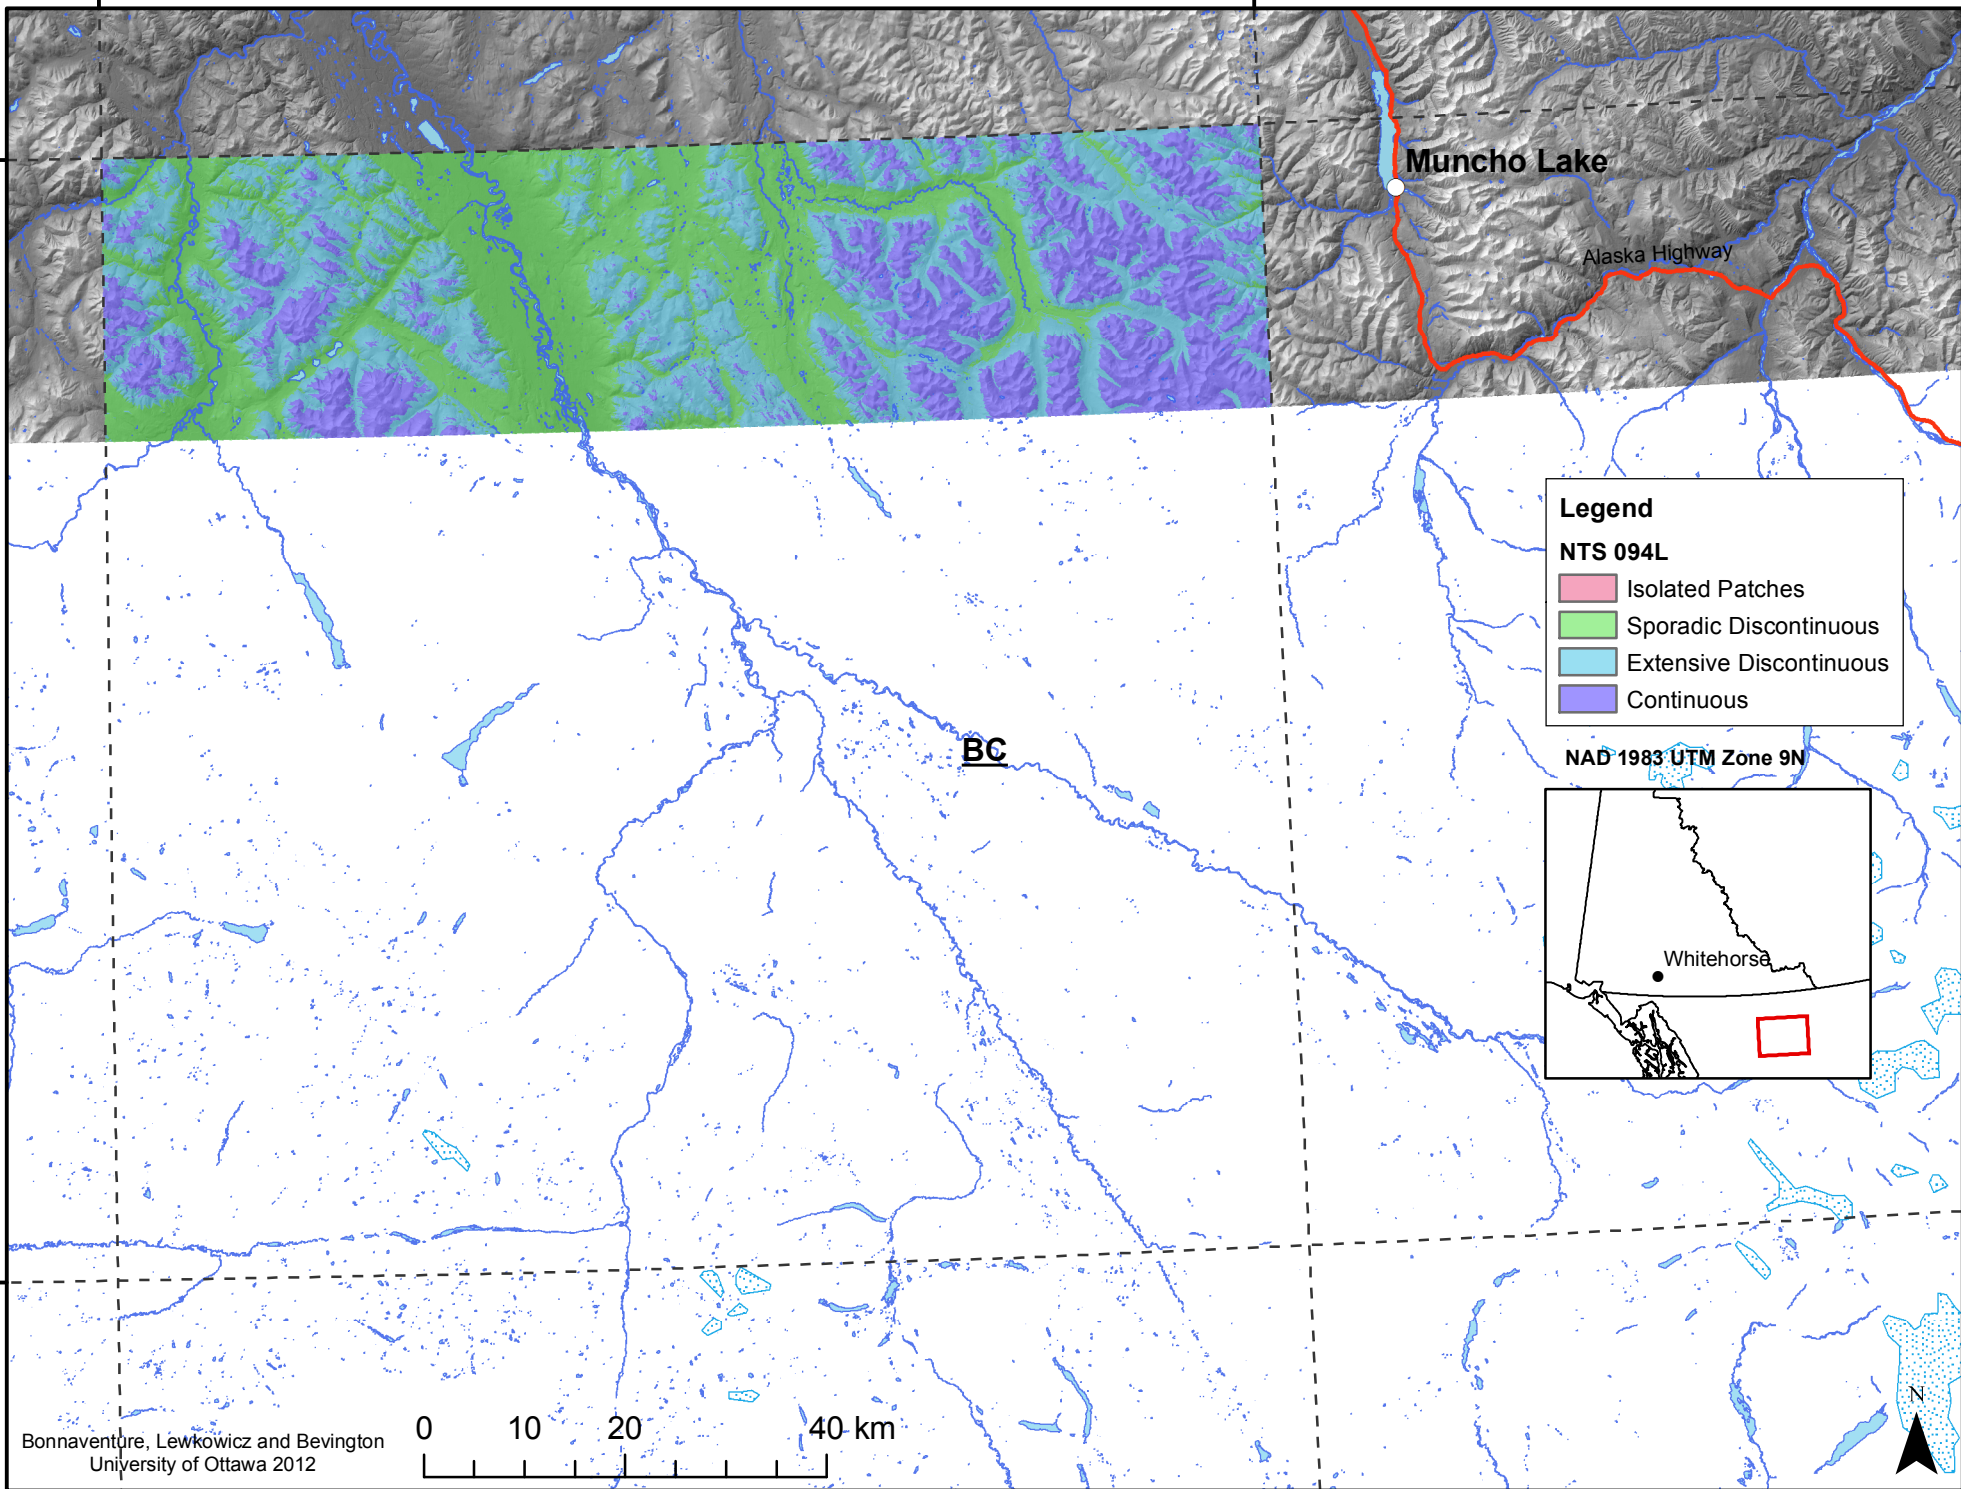

128°0'0"W

126°0'0"W

59°0'0"N

58°0'0"N

Muncho Lake

Alaska Highway

Legend

NTS 094L

- Isolated Patches
- Sporadic Discontinuous
- Extensive Discontinuous
- Continuous

NAD 1983 UTM Zone 9N

Whitehorse

BC

Bonnaventure, Lewkowicz and Bevington
University of Ottawa 2012

0 10 20 40 km

128°0'0"W

126°0'0"W