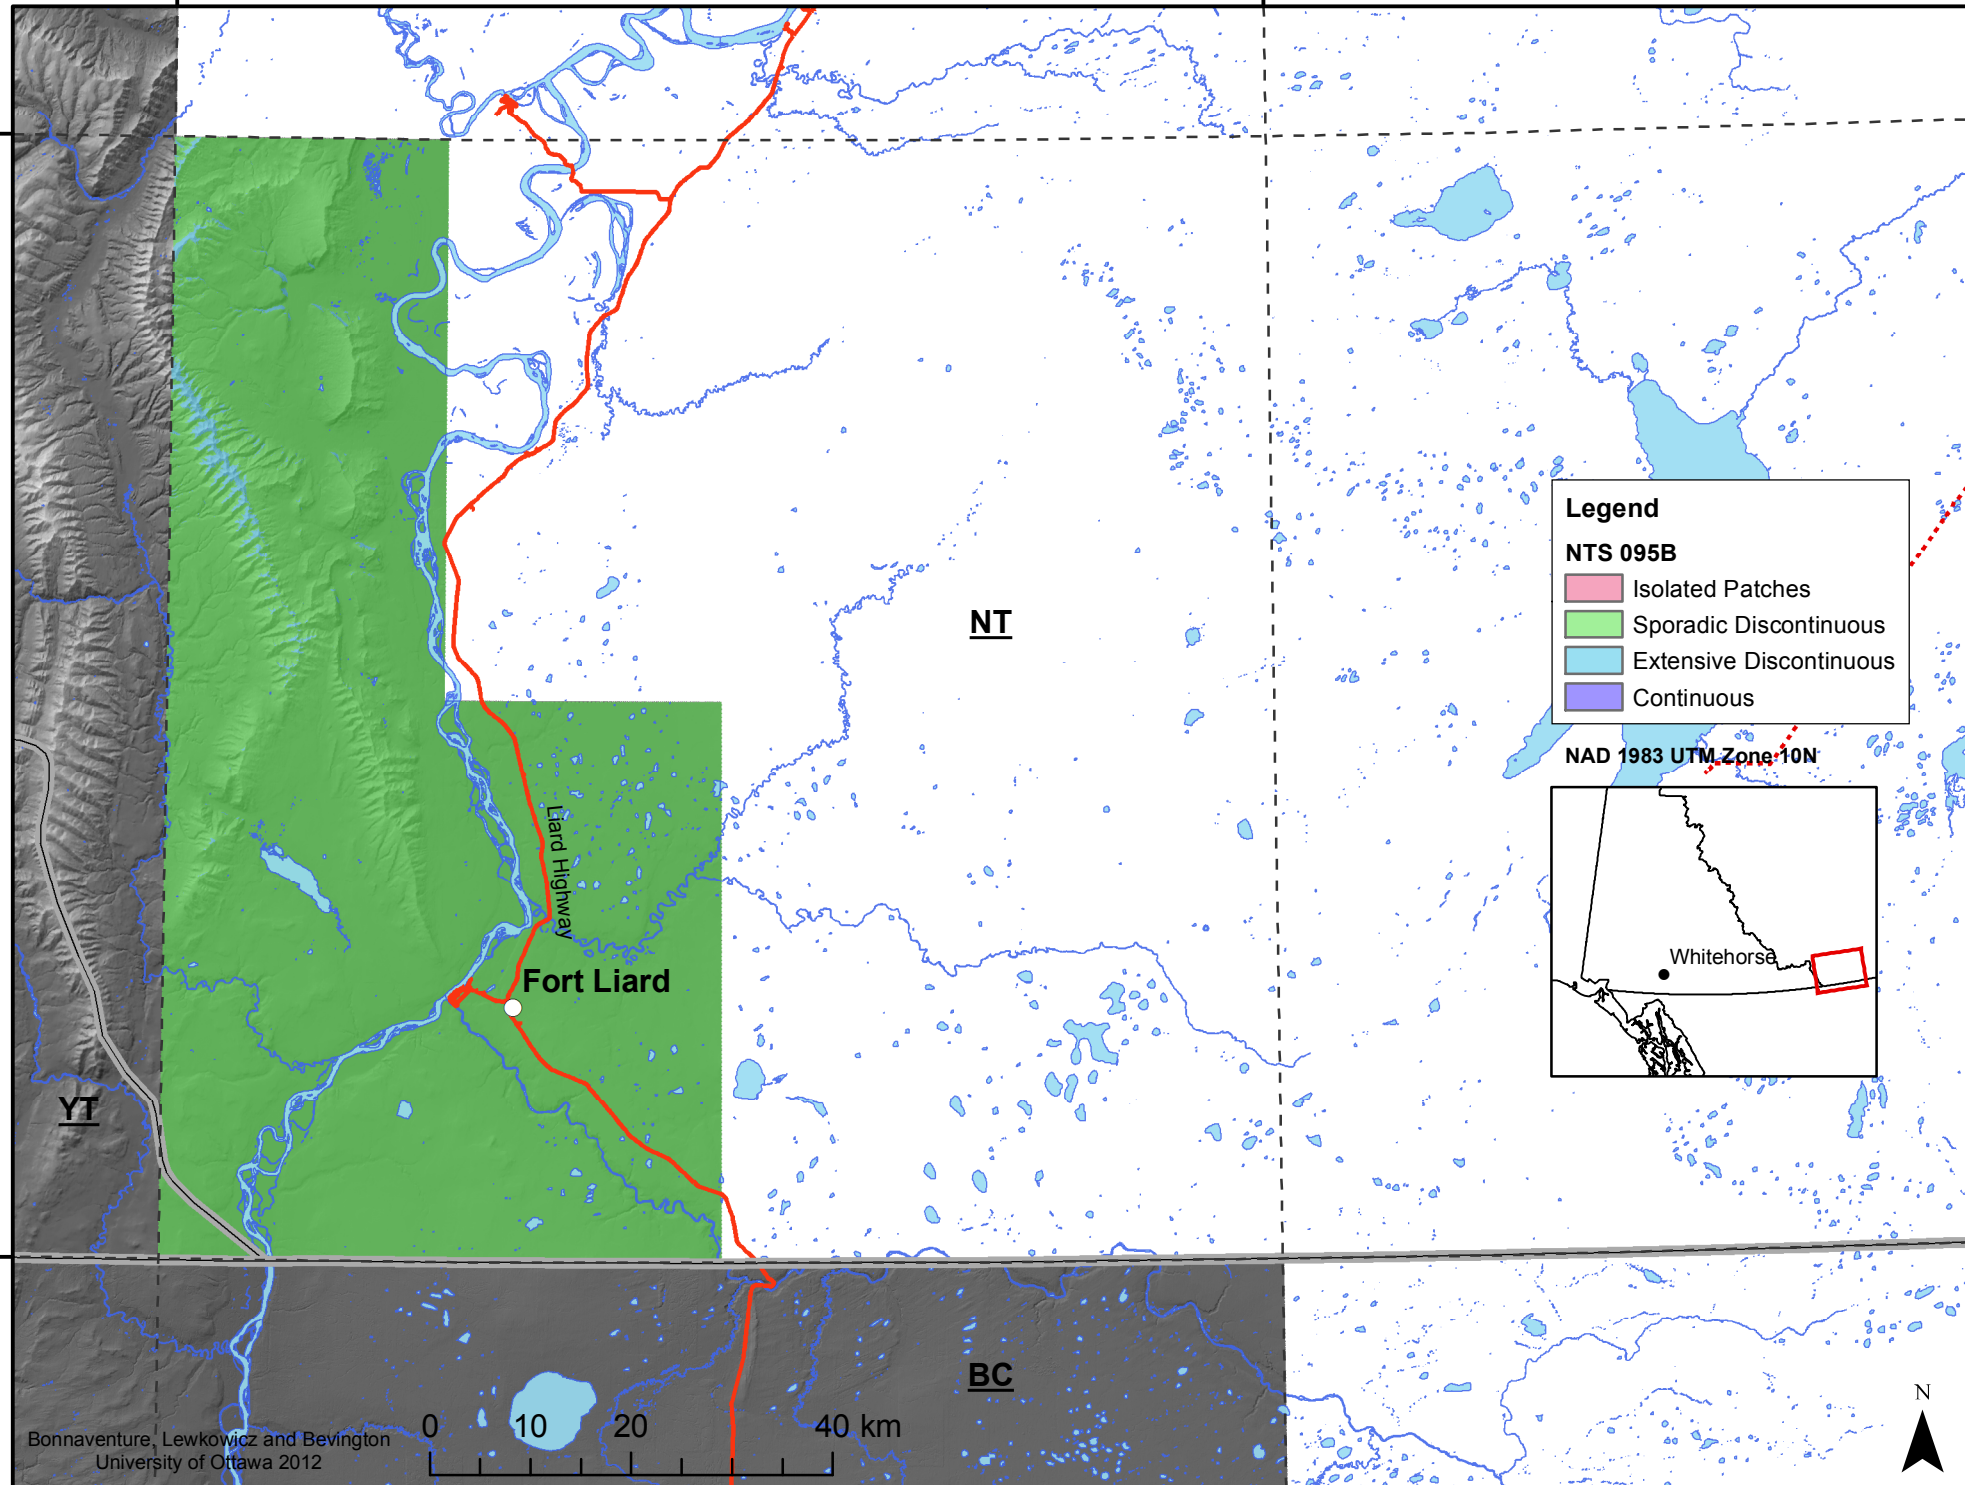

124°0'0"W

122°0'0"W

61°0'0"N

61°0'0"N

60°0'0"N

60°0'0"N

**Legend**

**NTS 095B**

- Isolated Patches
- Sporadic Discontinuous
- Extensive Discontinuous
- Continuous

NAD 1983 UTM Zone 10N

The inset map shows the Northwest Territories with a red rectangle highlighting the study area's location. Whitehorse is marked with a black dot. The map is labeled with 'NAD 1983 UTM Zone 10N'.

Bonnaventure, Lewkowicz and Bevington  
University of Ottawa 2012

124°0'0"W

122°0'0"W