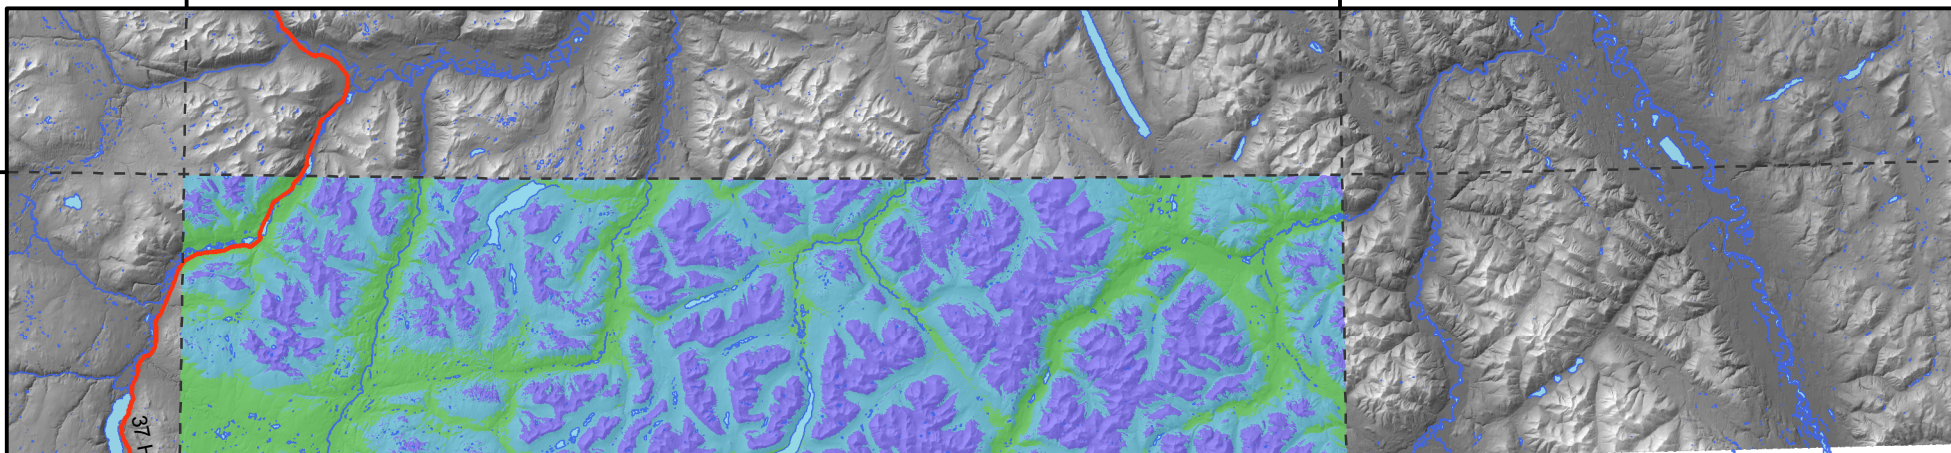

130°0'0"W

128°0'0"W

59°0'0"N

59°0'0"N

Legend

NTS 104I

- Isolated Patches
- Sporadic Discontinuous
- Extensive Discontinuous
- Continuous

NAD 1983 UTM Zone 9N

Dease Lake

BC

Bonnaventure, Lewkowicz and Bevington
University of Ottawa 2012

58°0'0"N

58°0'0"N

130°0'0"W

128°0'0"W