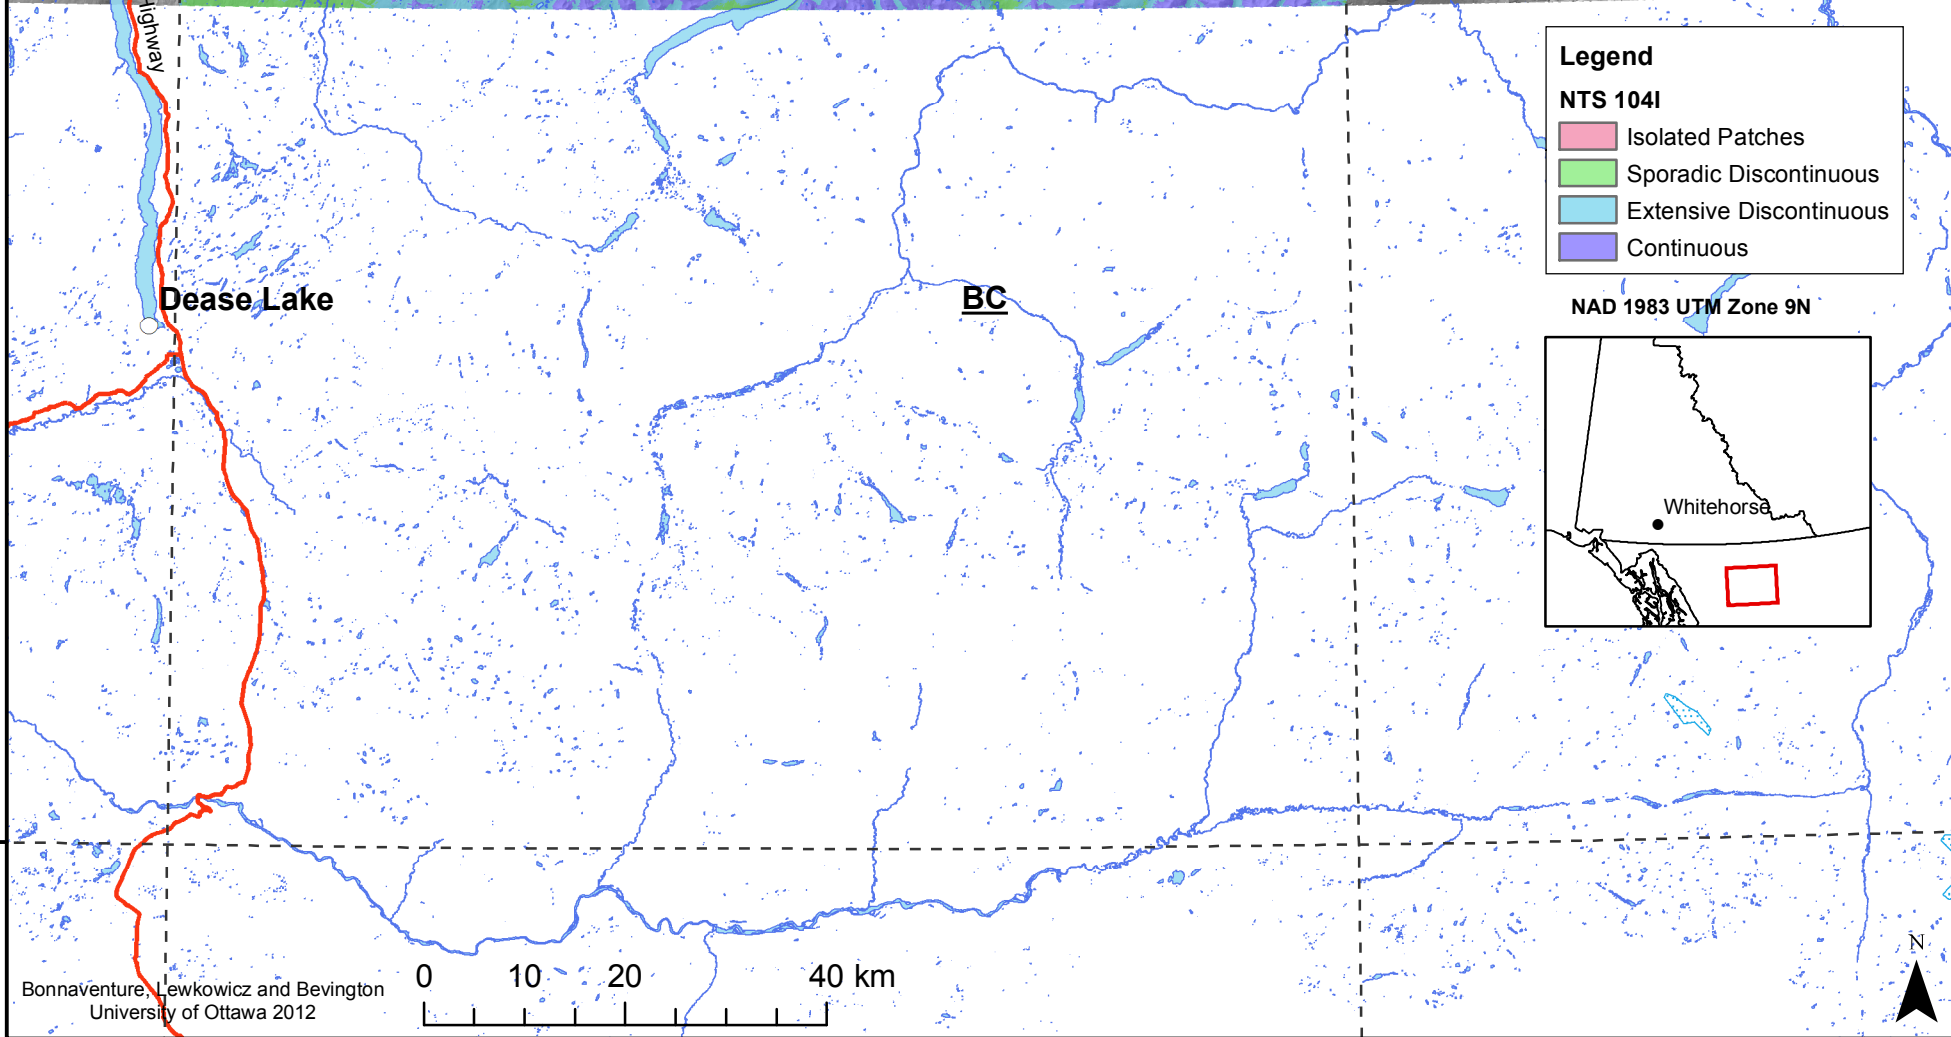

130°0'0"W

128°0'0"W

59°0'0"N

59°0'0"N

Legend

NTS 104I

- Isolated Patches
- Sporadic Discontinuous
- Extensive Discontinuous
- Continuous

NAD 1983 UTM Zone 9N

Dease Lake

BC

Bonnaventure, Lewkowicz and Bevington
University of Ottawa 2012

58°0'0"N

58°0'0"N

130°0'0"W

128°0'0"W