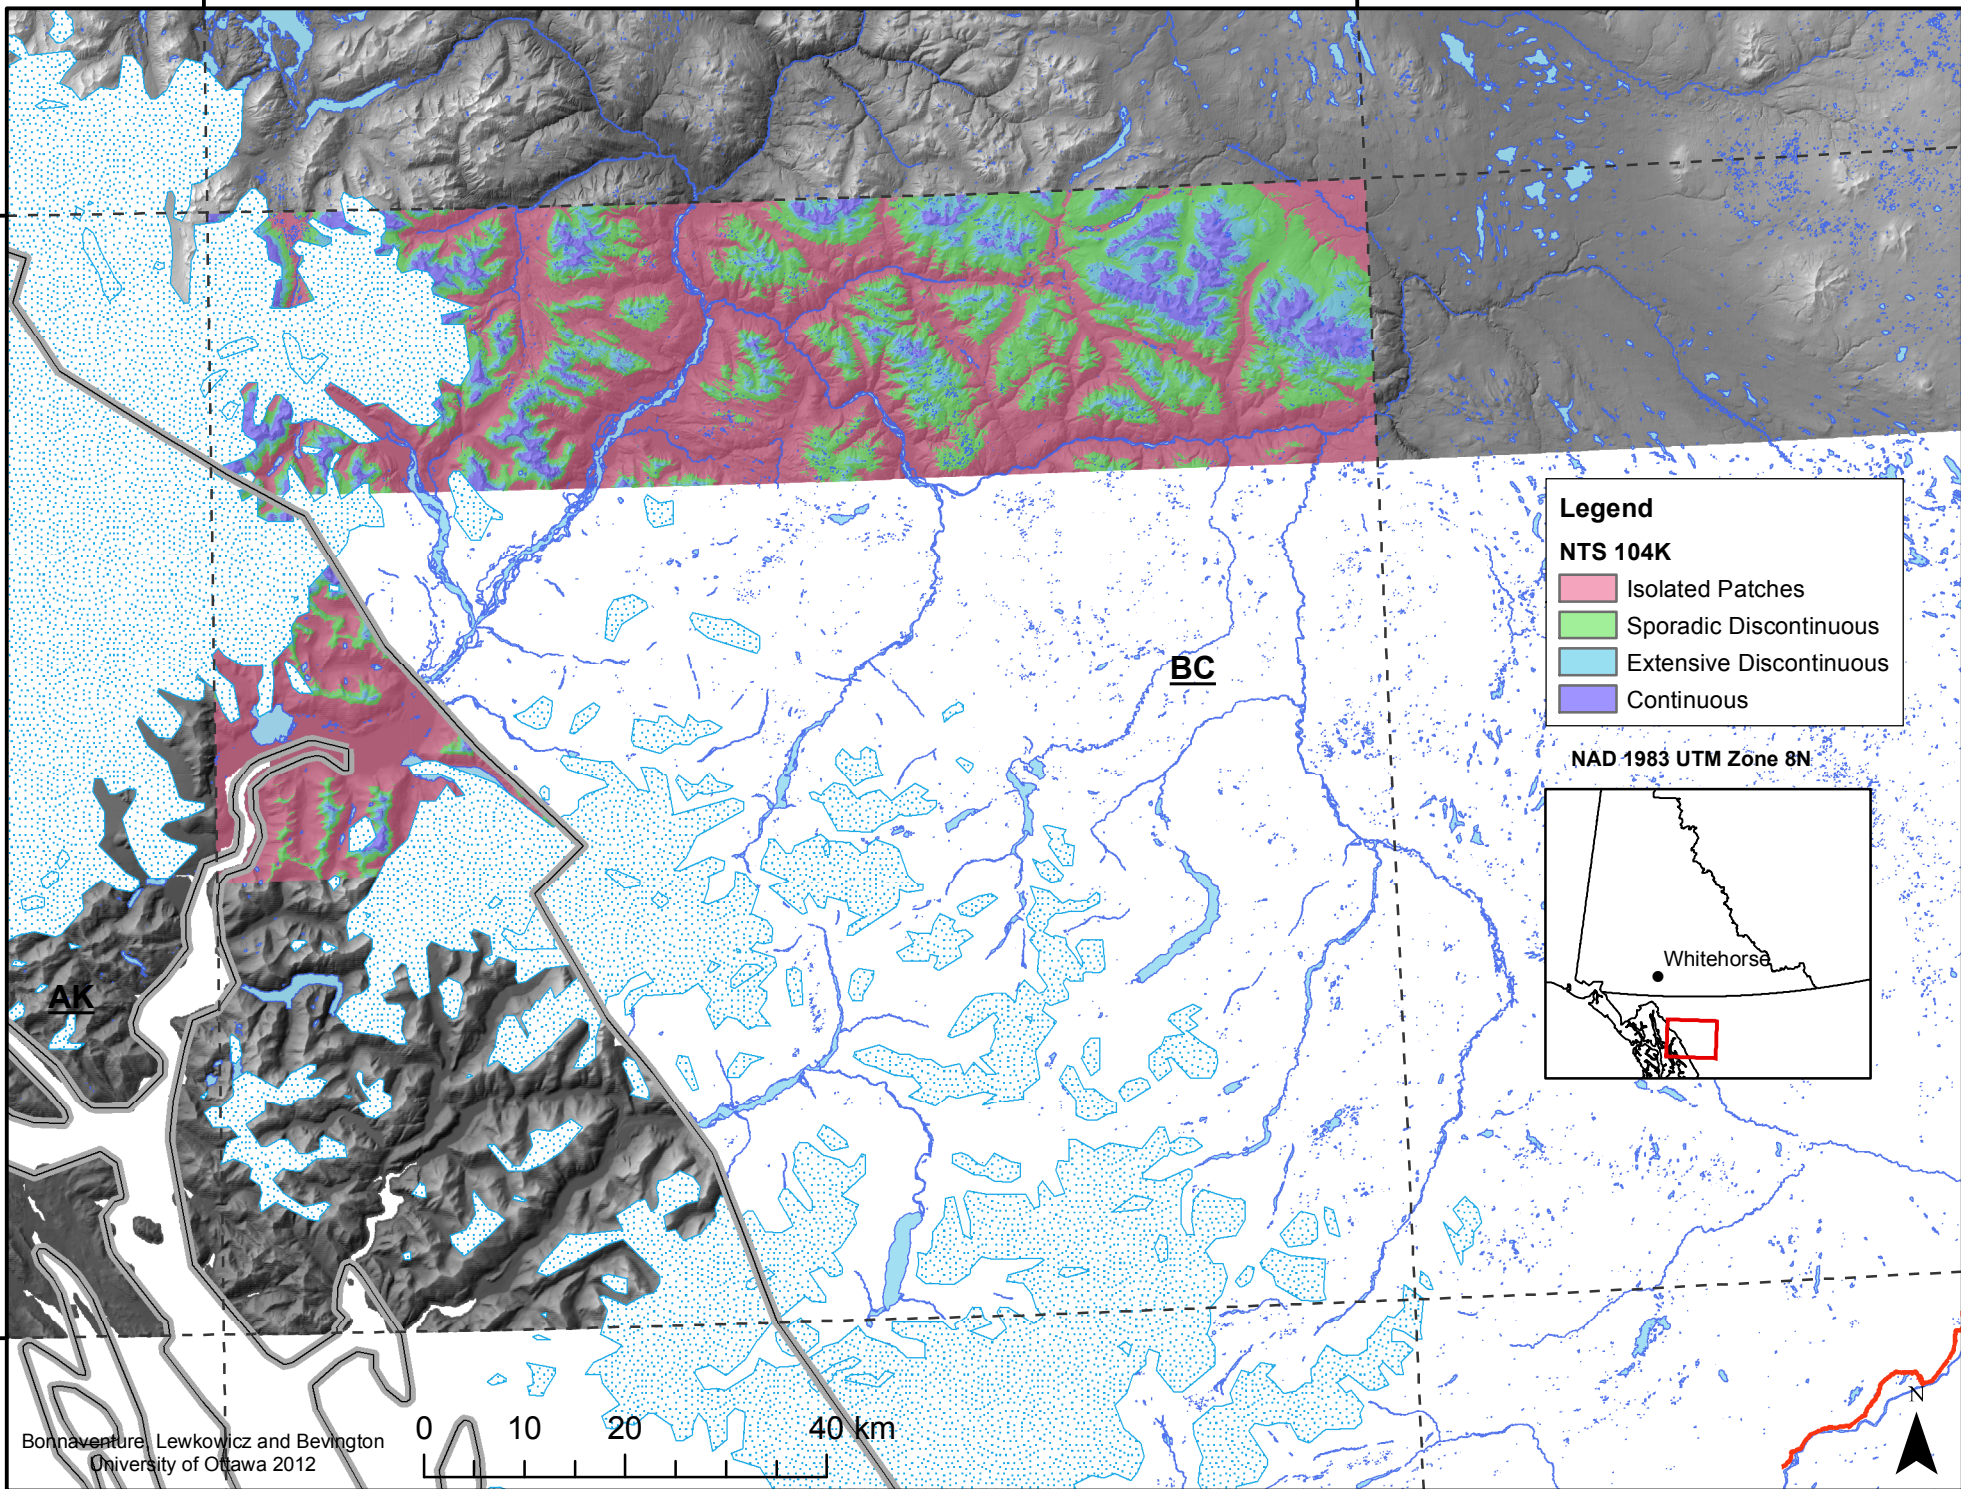

134°0'0"W

132°0'0"W

59°0'0"N

58°0'0"N

Legend

NTS 104K

- Isolated Patches
- Sporadic Discontinuous
- Extensive Discontinuous
- Continuous

NAD 1983 UTM Zone 8N

Whitehorse

Bonnaventure, Lewkowicz and Bevington
University of Ottawa 2012

0 10 20 40 km

134°0'0"W

132°0'0"W