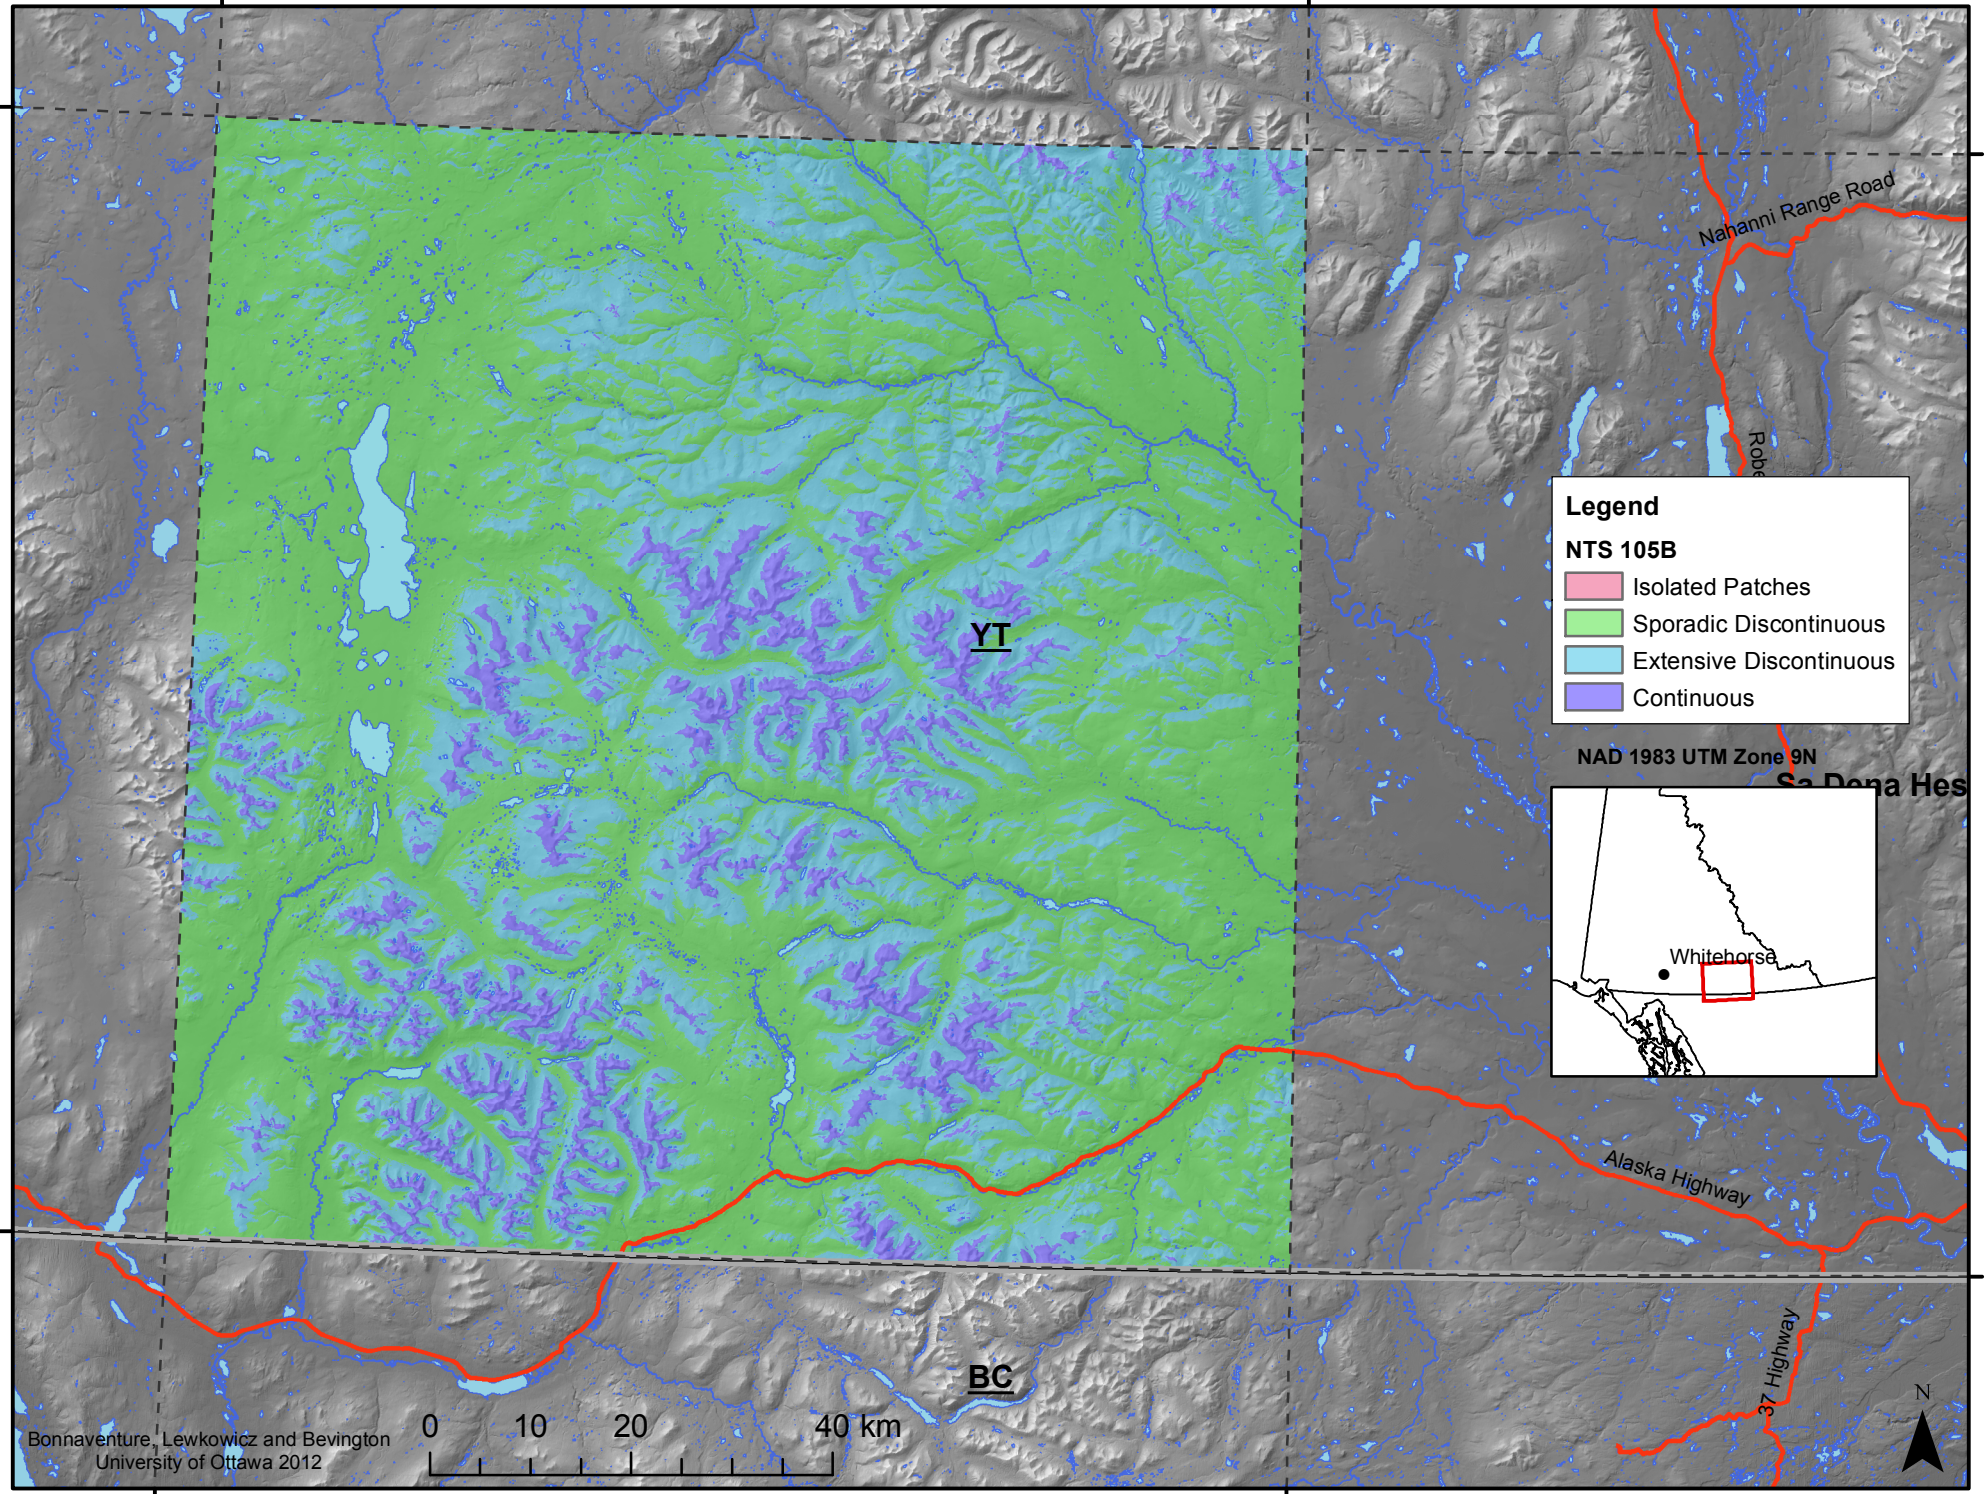

132°0'0"W

130°0'0"W

61°0'0"N

61°0'0"N

60°0'0"N

60°0'0"N

Legend

NTS 105B

- Isolated Patches
- Sporadic Discontinuous
- Extensive Discontinuous
- Continuous

NAD 1983 UTM Zone 9N

Whitehorse

Bonnaventure, Lewkowicz and Bevington
University of Ottawa 2012

132°0'0"W

130°0'0"W

BC

YT

Nahanni Range Road

Robe

Sa Dena Hes

Alaska Highway

37 Highway