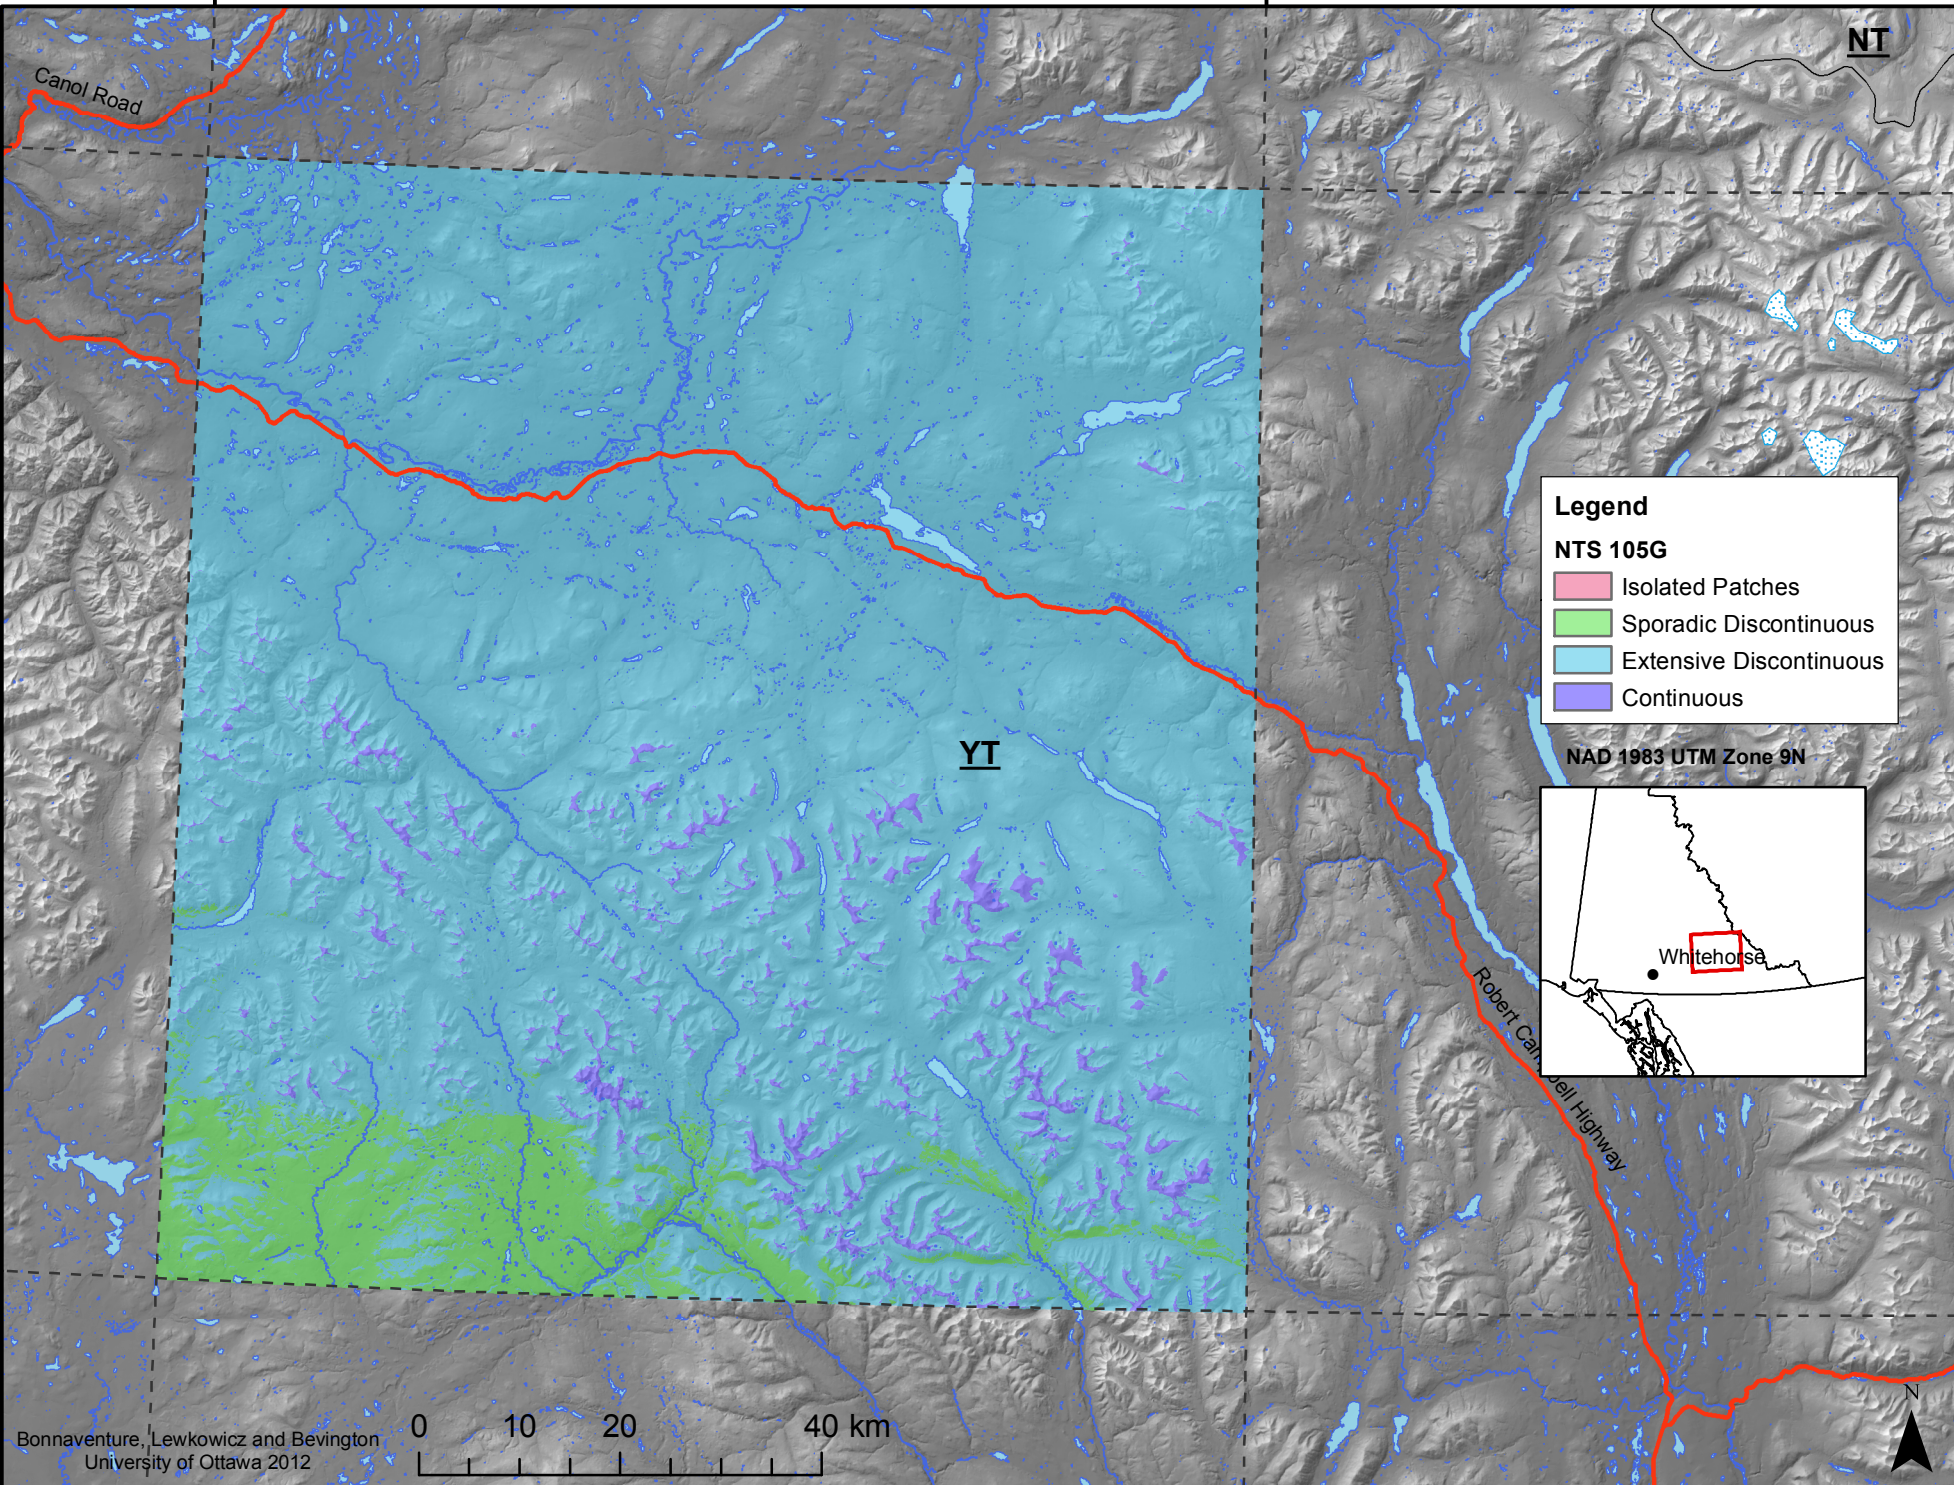

132°0'0"W

130°0'0"W

NT

62°0'0"N

62°0'0"N

Legend

NTS 105G

- Isolated Patches
- Sporadic Discontinuous
- Extensive Discontinuous
- Continuous

NAD 1983 UTM Zone 9N

Bonnaventure, Lewkowicz and Bevington
University of Ottawa 2012

61°0'0"N

61°0'0"N

132°0'0"W

130°0'0"W