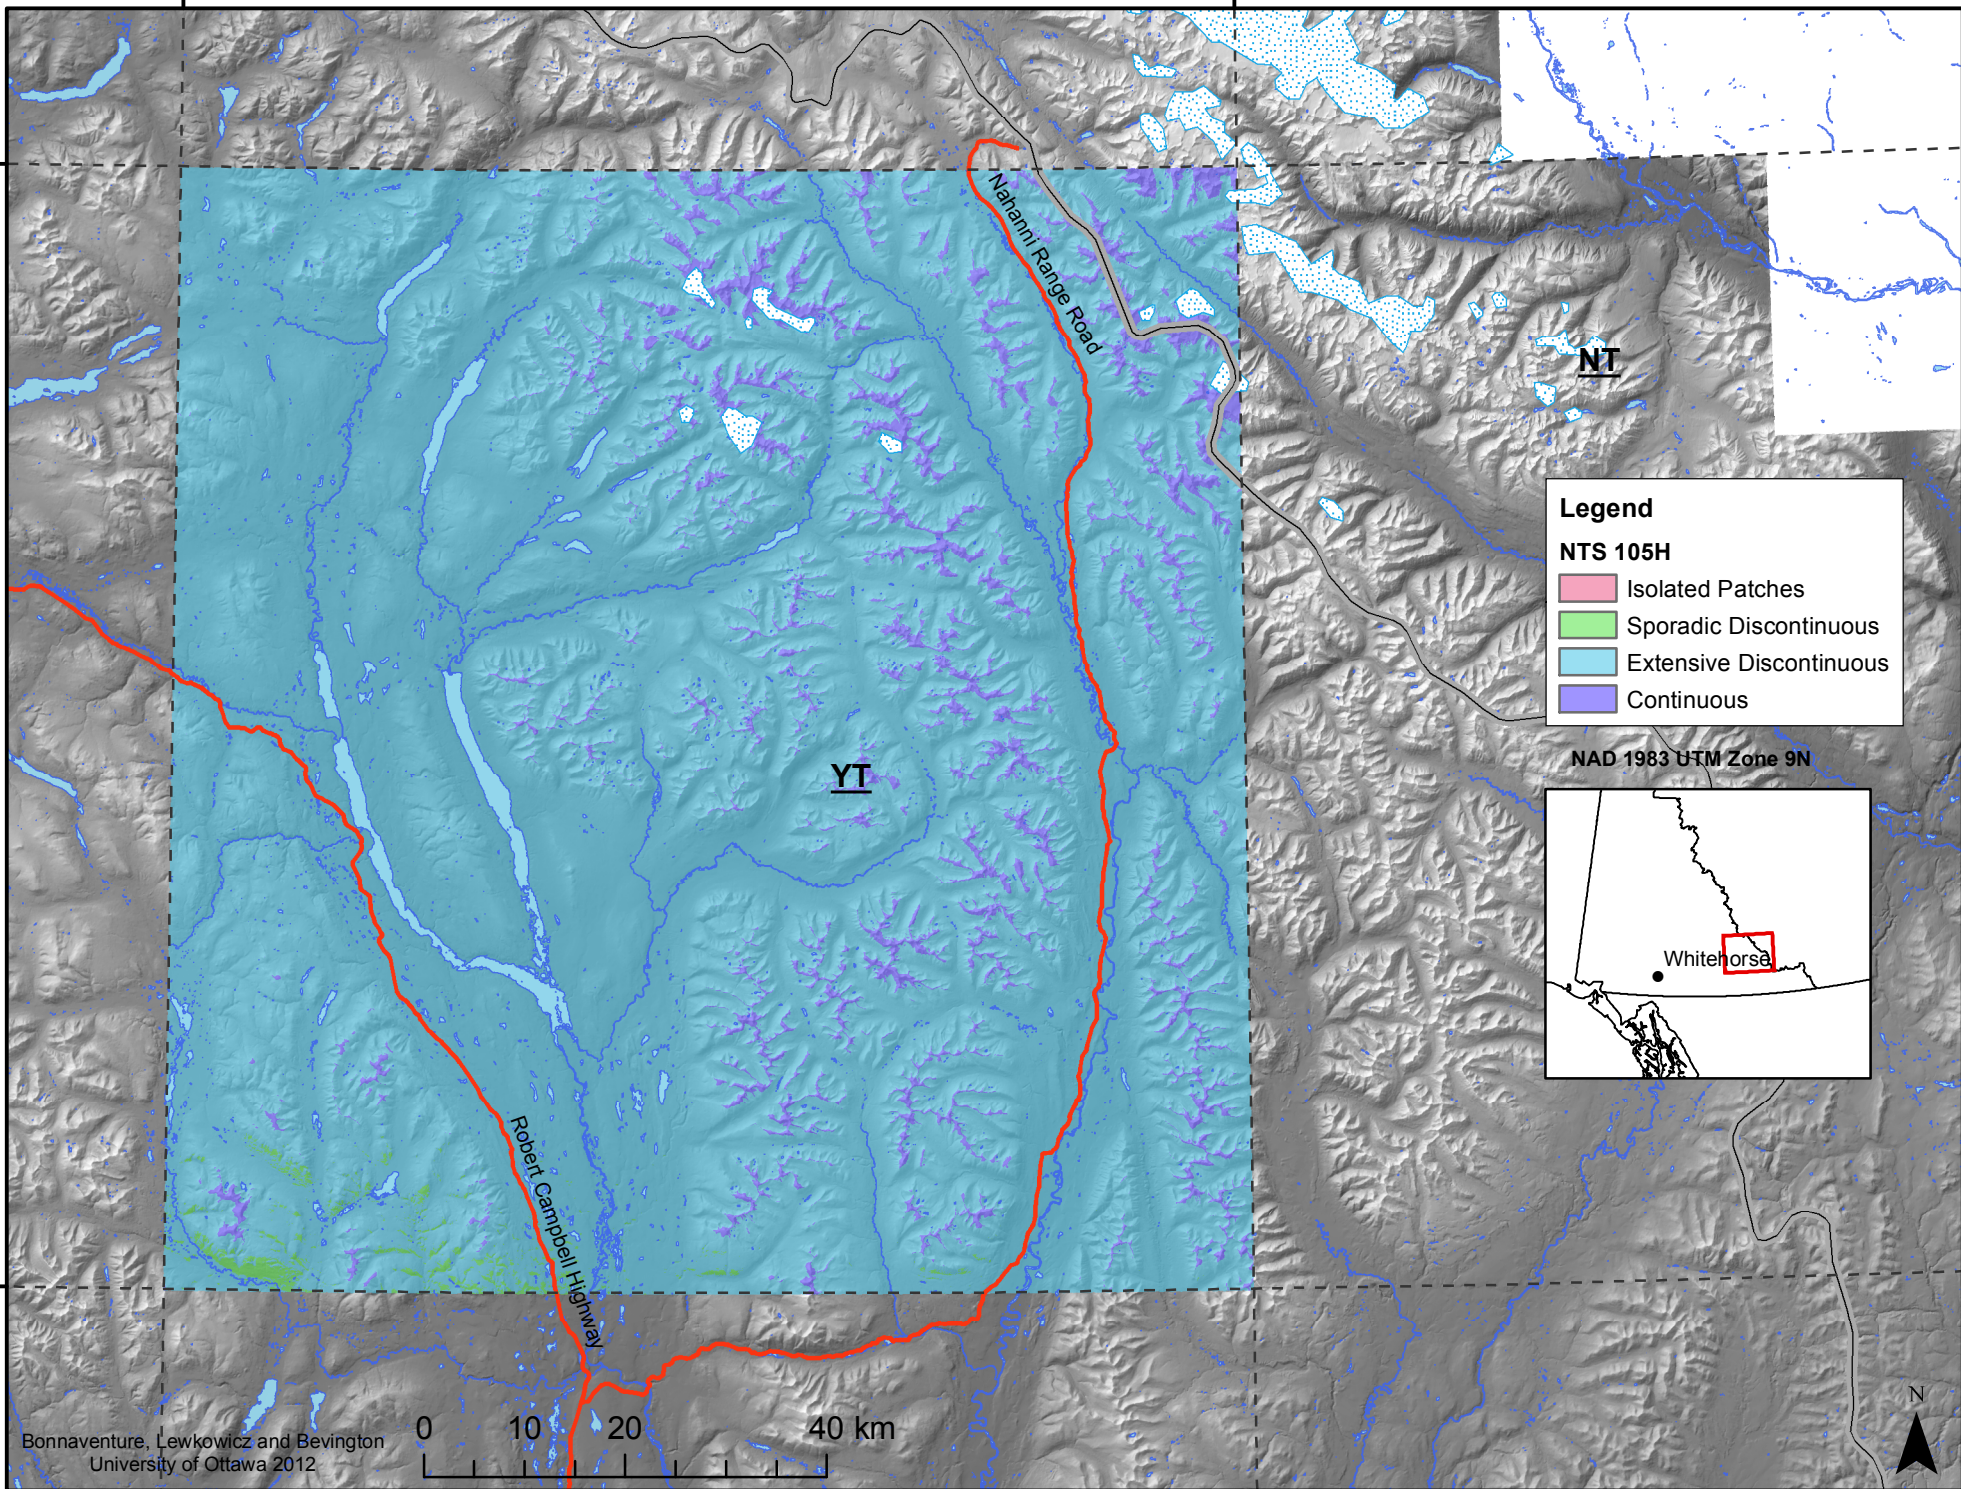

130°0'0"W

128°0'0"W

62°0'0"N

61°0'0"N

Legend

NTS 105H

- Isolated Patches
- Sporadic Discontinuous
- Extensive Discontinuous
- Continuous

NAD 1983 UTM Zone 9N

Whitehorse

Bonnaventure, Lewkowicz and Bevington
University of Ottawa 2012

130°0'0"W

128°0'0"W