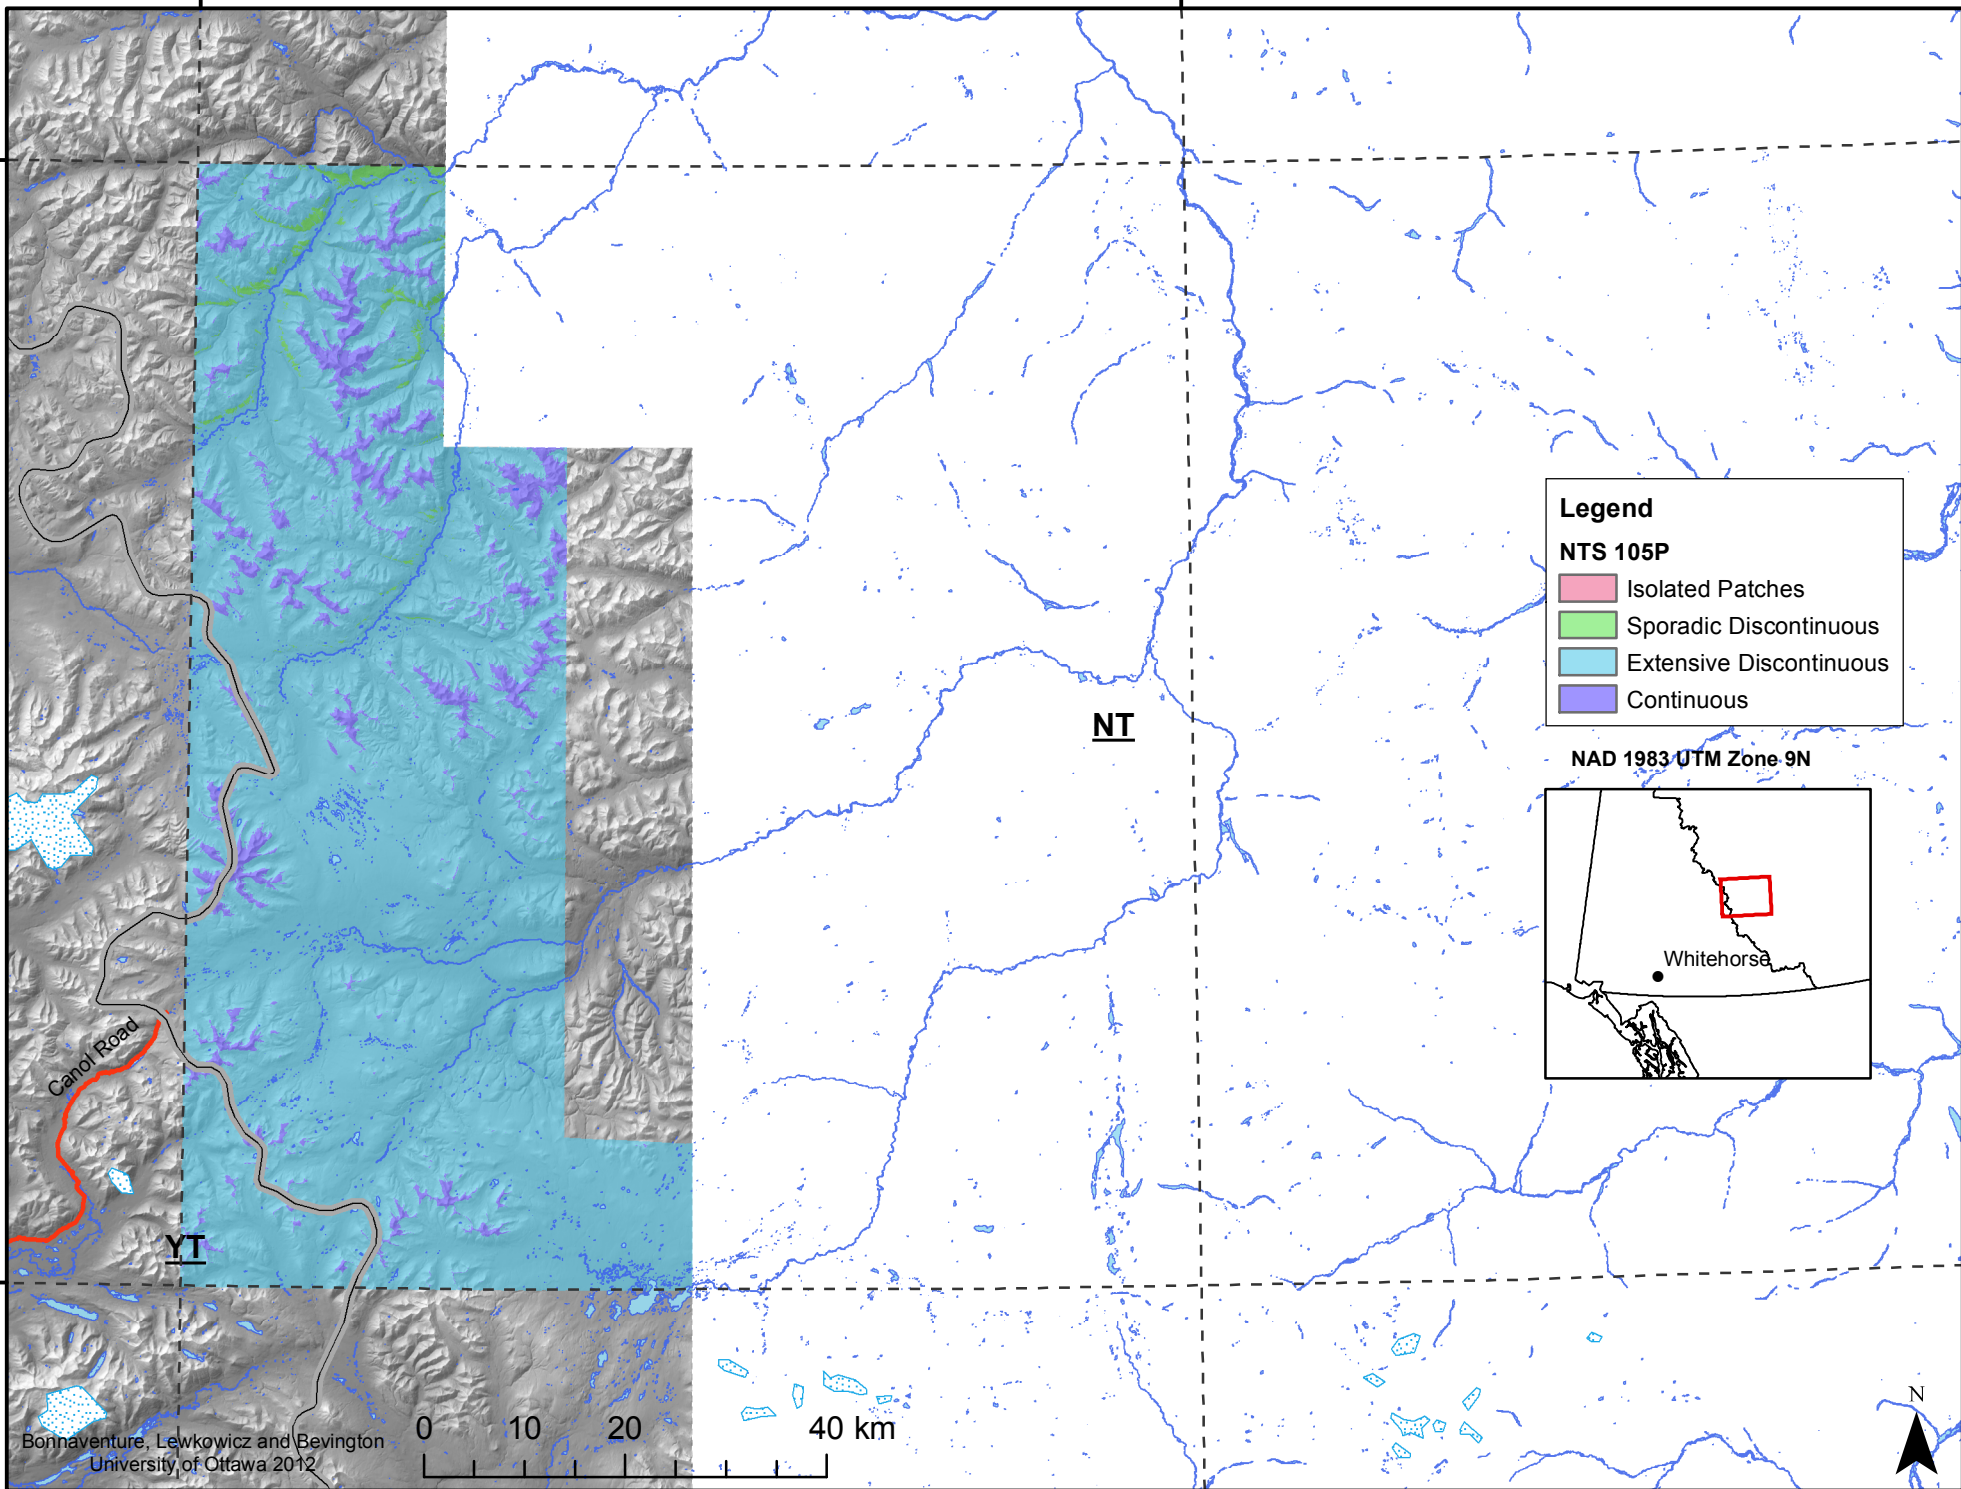

130°0'0"W

128°0'0"W

64°0'0"N

63°0'0"N

Legend

NTS 105P

- Isolated Patches
- Sporadic Discontinuous
- Extensive Discontinuous
- Continuous

NAD 1983 UTM Zone 9N

Whitehorse

Bonnaventure, Lewkowicz and Bevington
University of Ottawa 2012

130°0'0"W

128°0'0"W