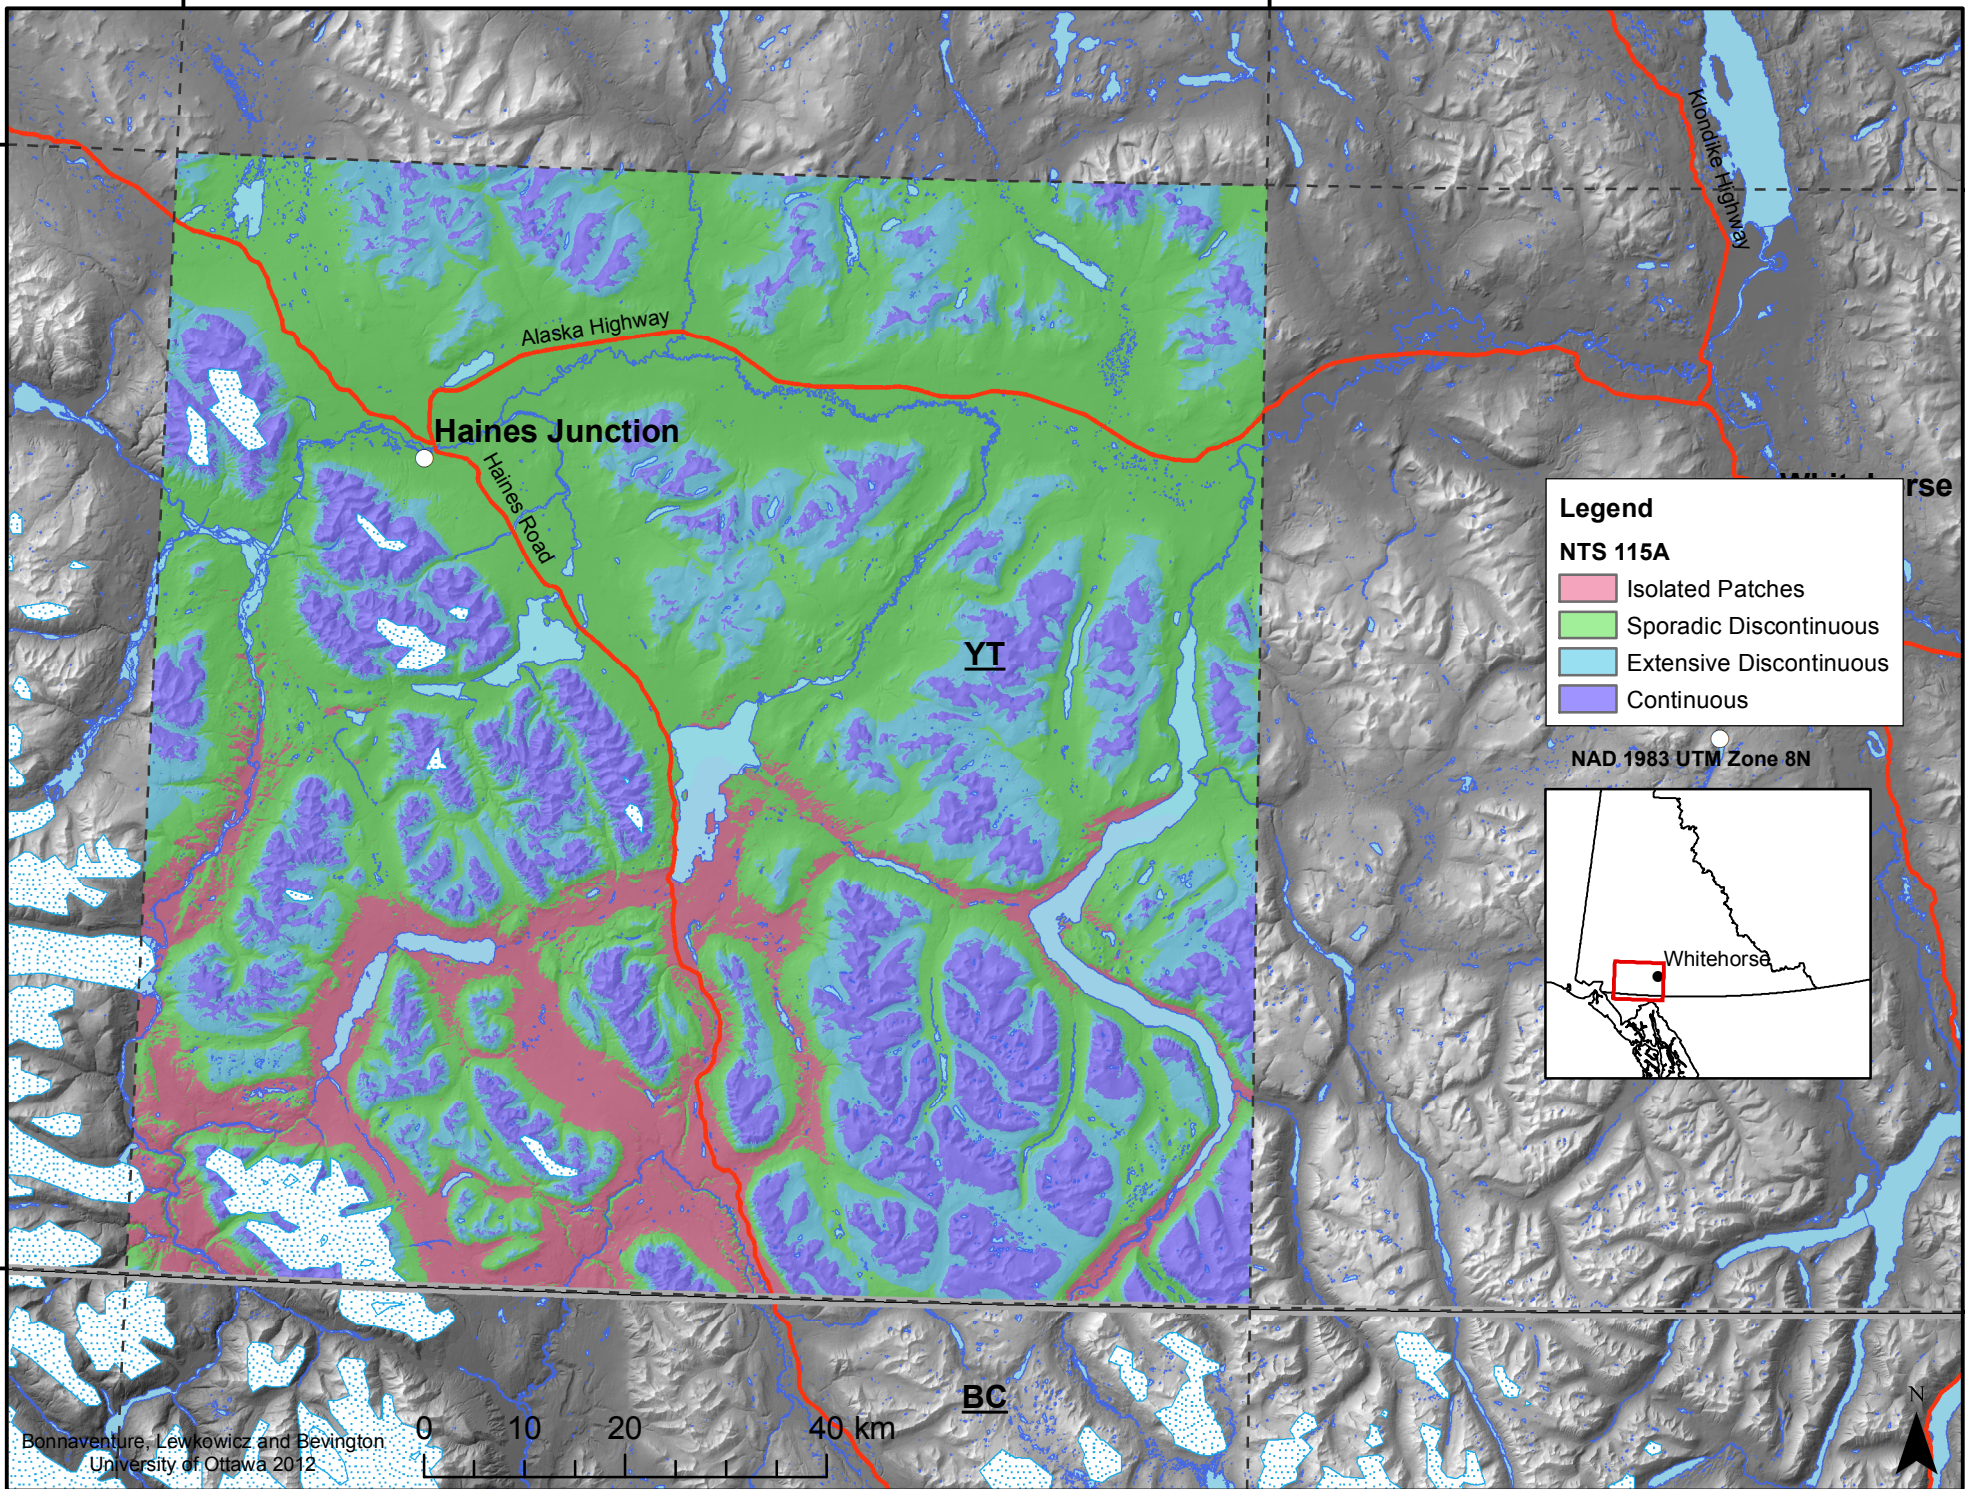

138°0'0"W

136°0'0"W

61°0'0"N

61°0'0"N

Haines Junction

Alaska Highway

Haines Road

Klondike Highway

YT

BC

**Legend**

**NTS 115A**

- Isolated Patches
- Sporadic Discontinuous
- Extensive Discontinuous
- Continuous

NAD 1983 UTM Zone 8N

Whitehorse

Bonnaventure, Lewkowicz and Bevington  
University of Ottawa 2012

138°0'0"W

136°0'0"W

60°0'0"N

60°0'0"N