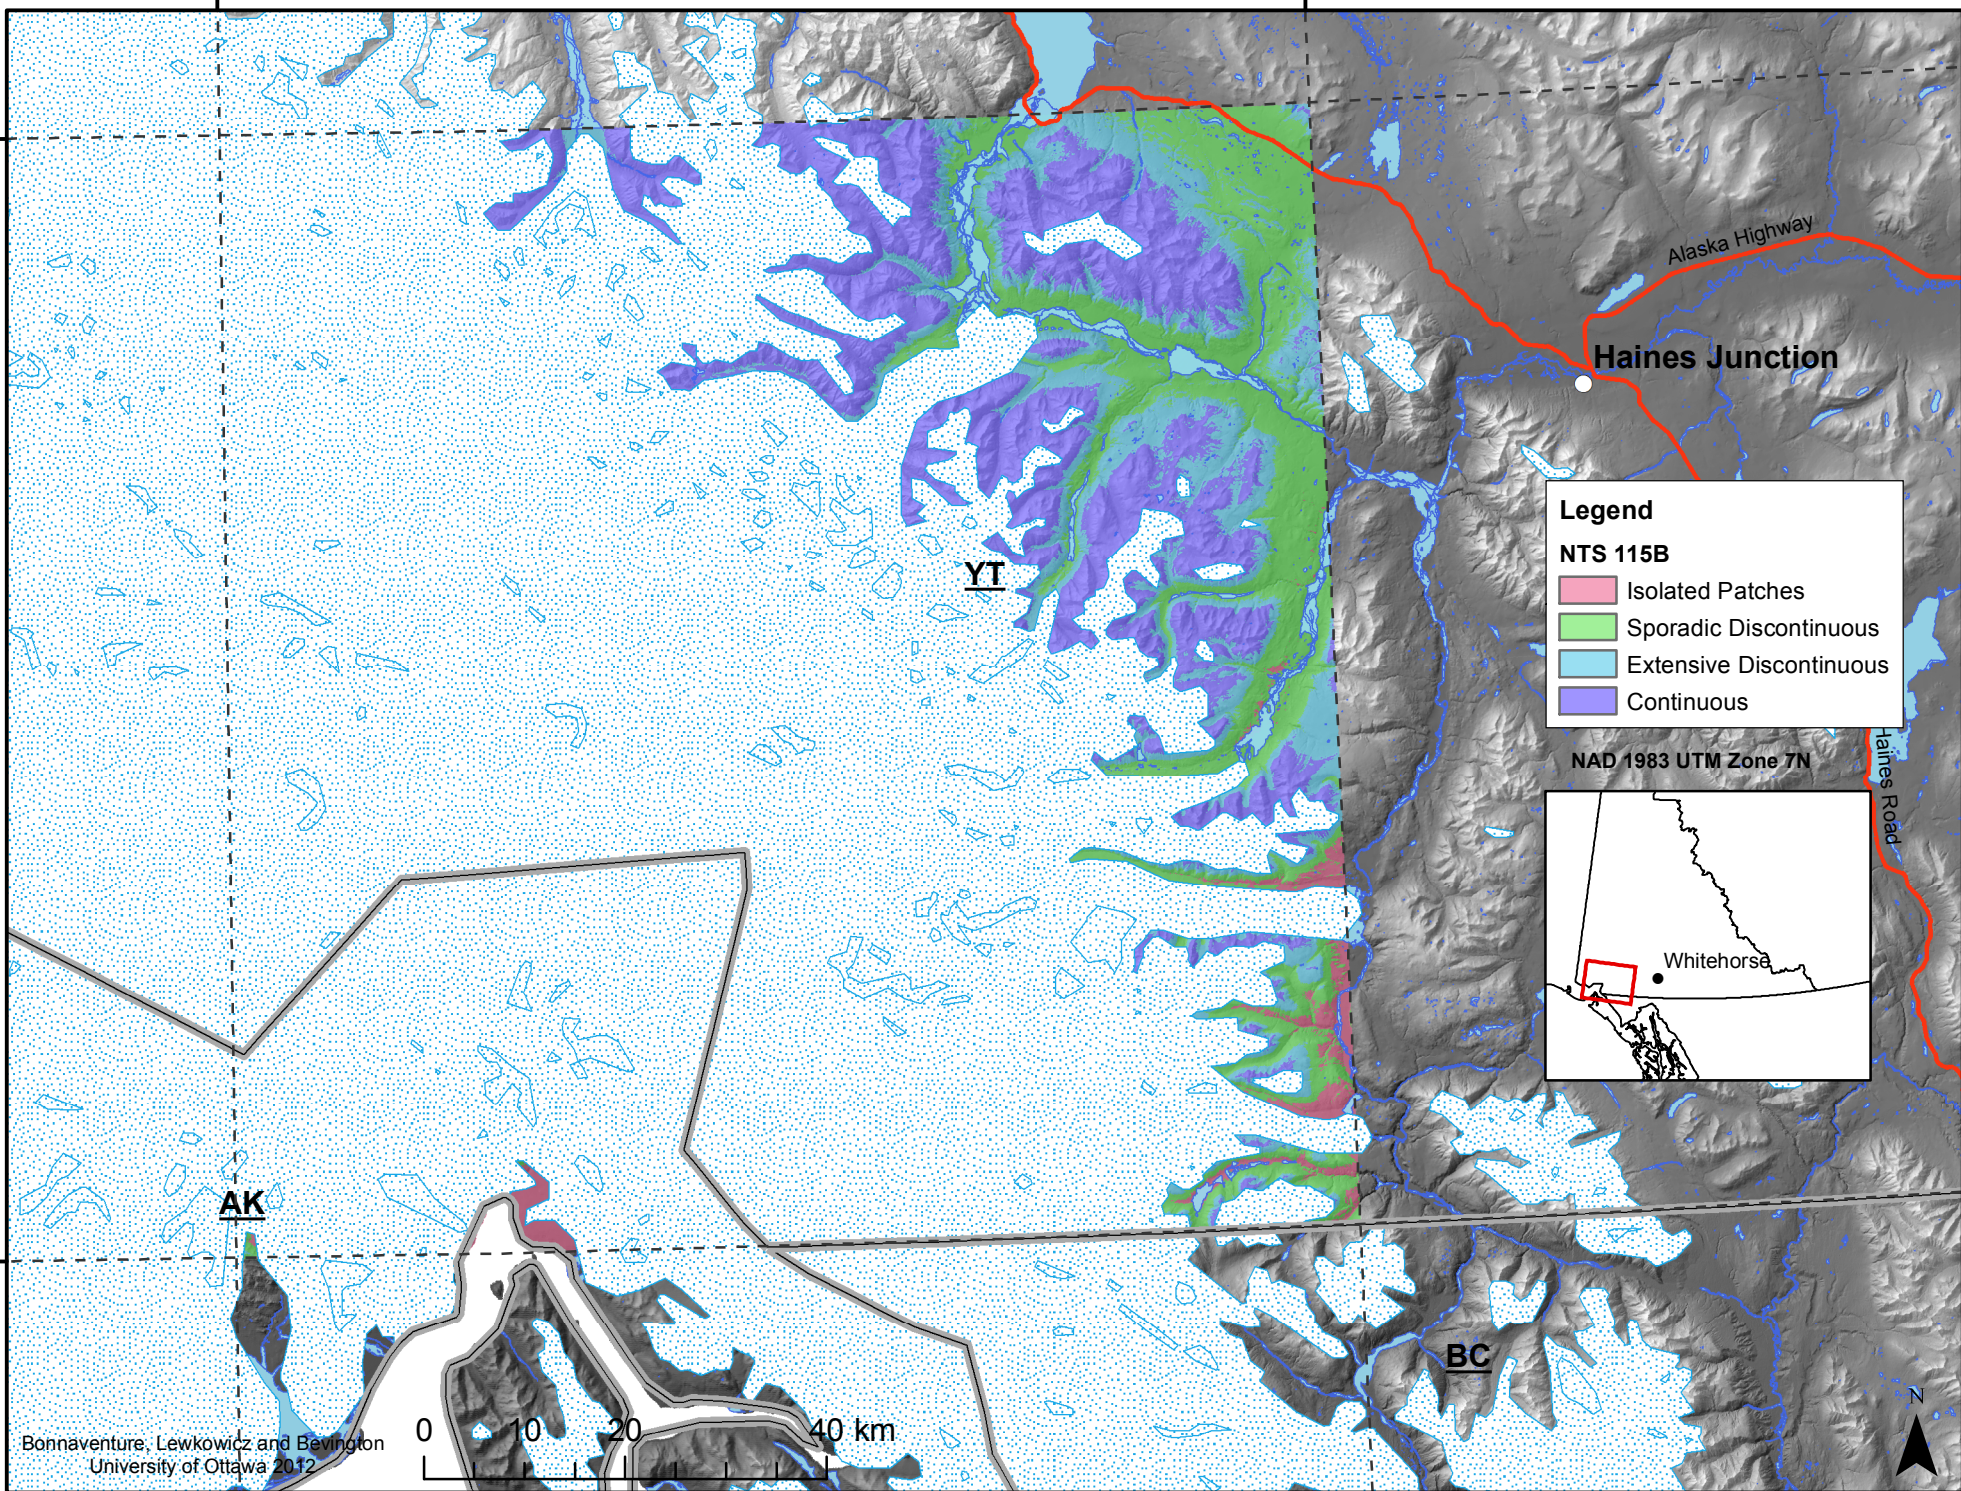

140°0'0"W

138°0'0"W

61°0'0"N

60°0'0"N

61°0'0"N

60°0'0"N

140°0'0"W

138°0'0"W

YT

AK

BC

Haines Junction

Alaska Highway

Haines Road