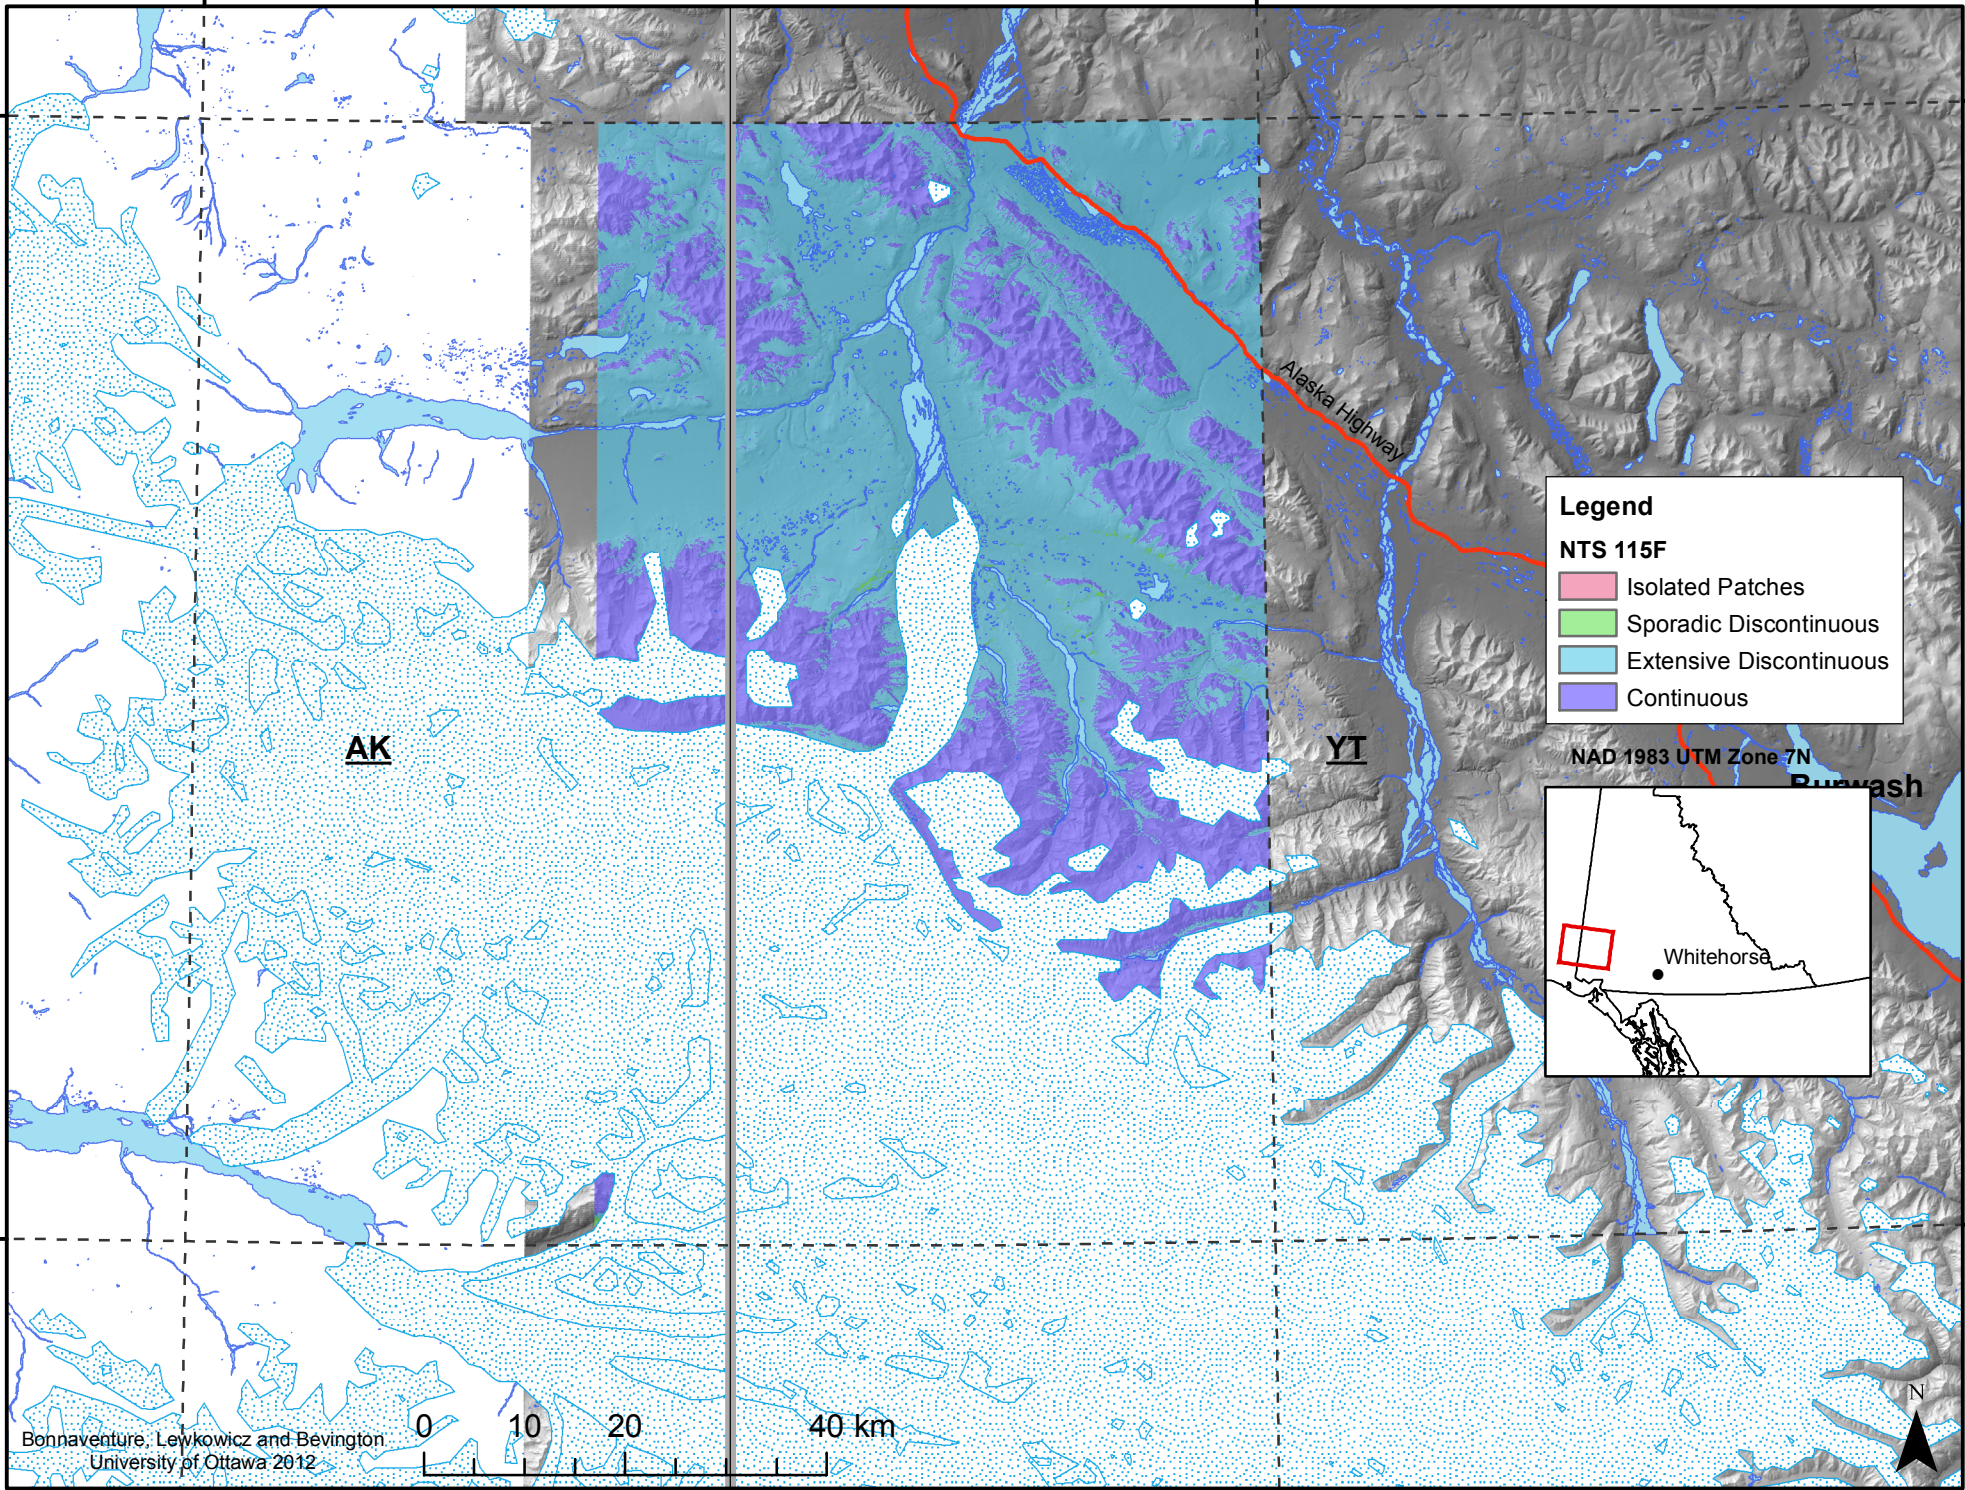

142°0'0"W

140°0'0"W

62°0'0"N

61°0'0"N

**Legend**

**NTS 115F**

- Isolated Patches
- Sporadic Discontinuous
- Extensive Discontinuous
- Continuous

NAD 1983 UTM Zone 7N

Whitehorse

Bonnaventure, Lewkowitz and Bevington  
University of Ottawa 2012

142°0'0"W

140°0'0"W