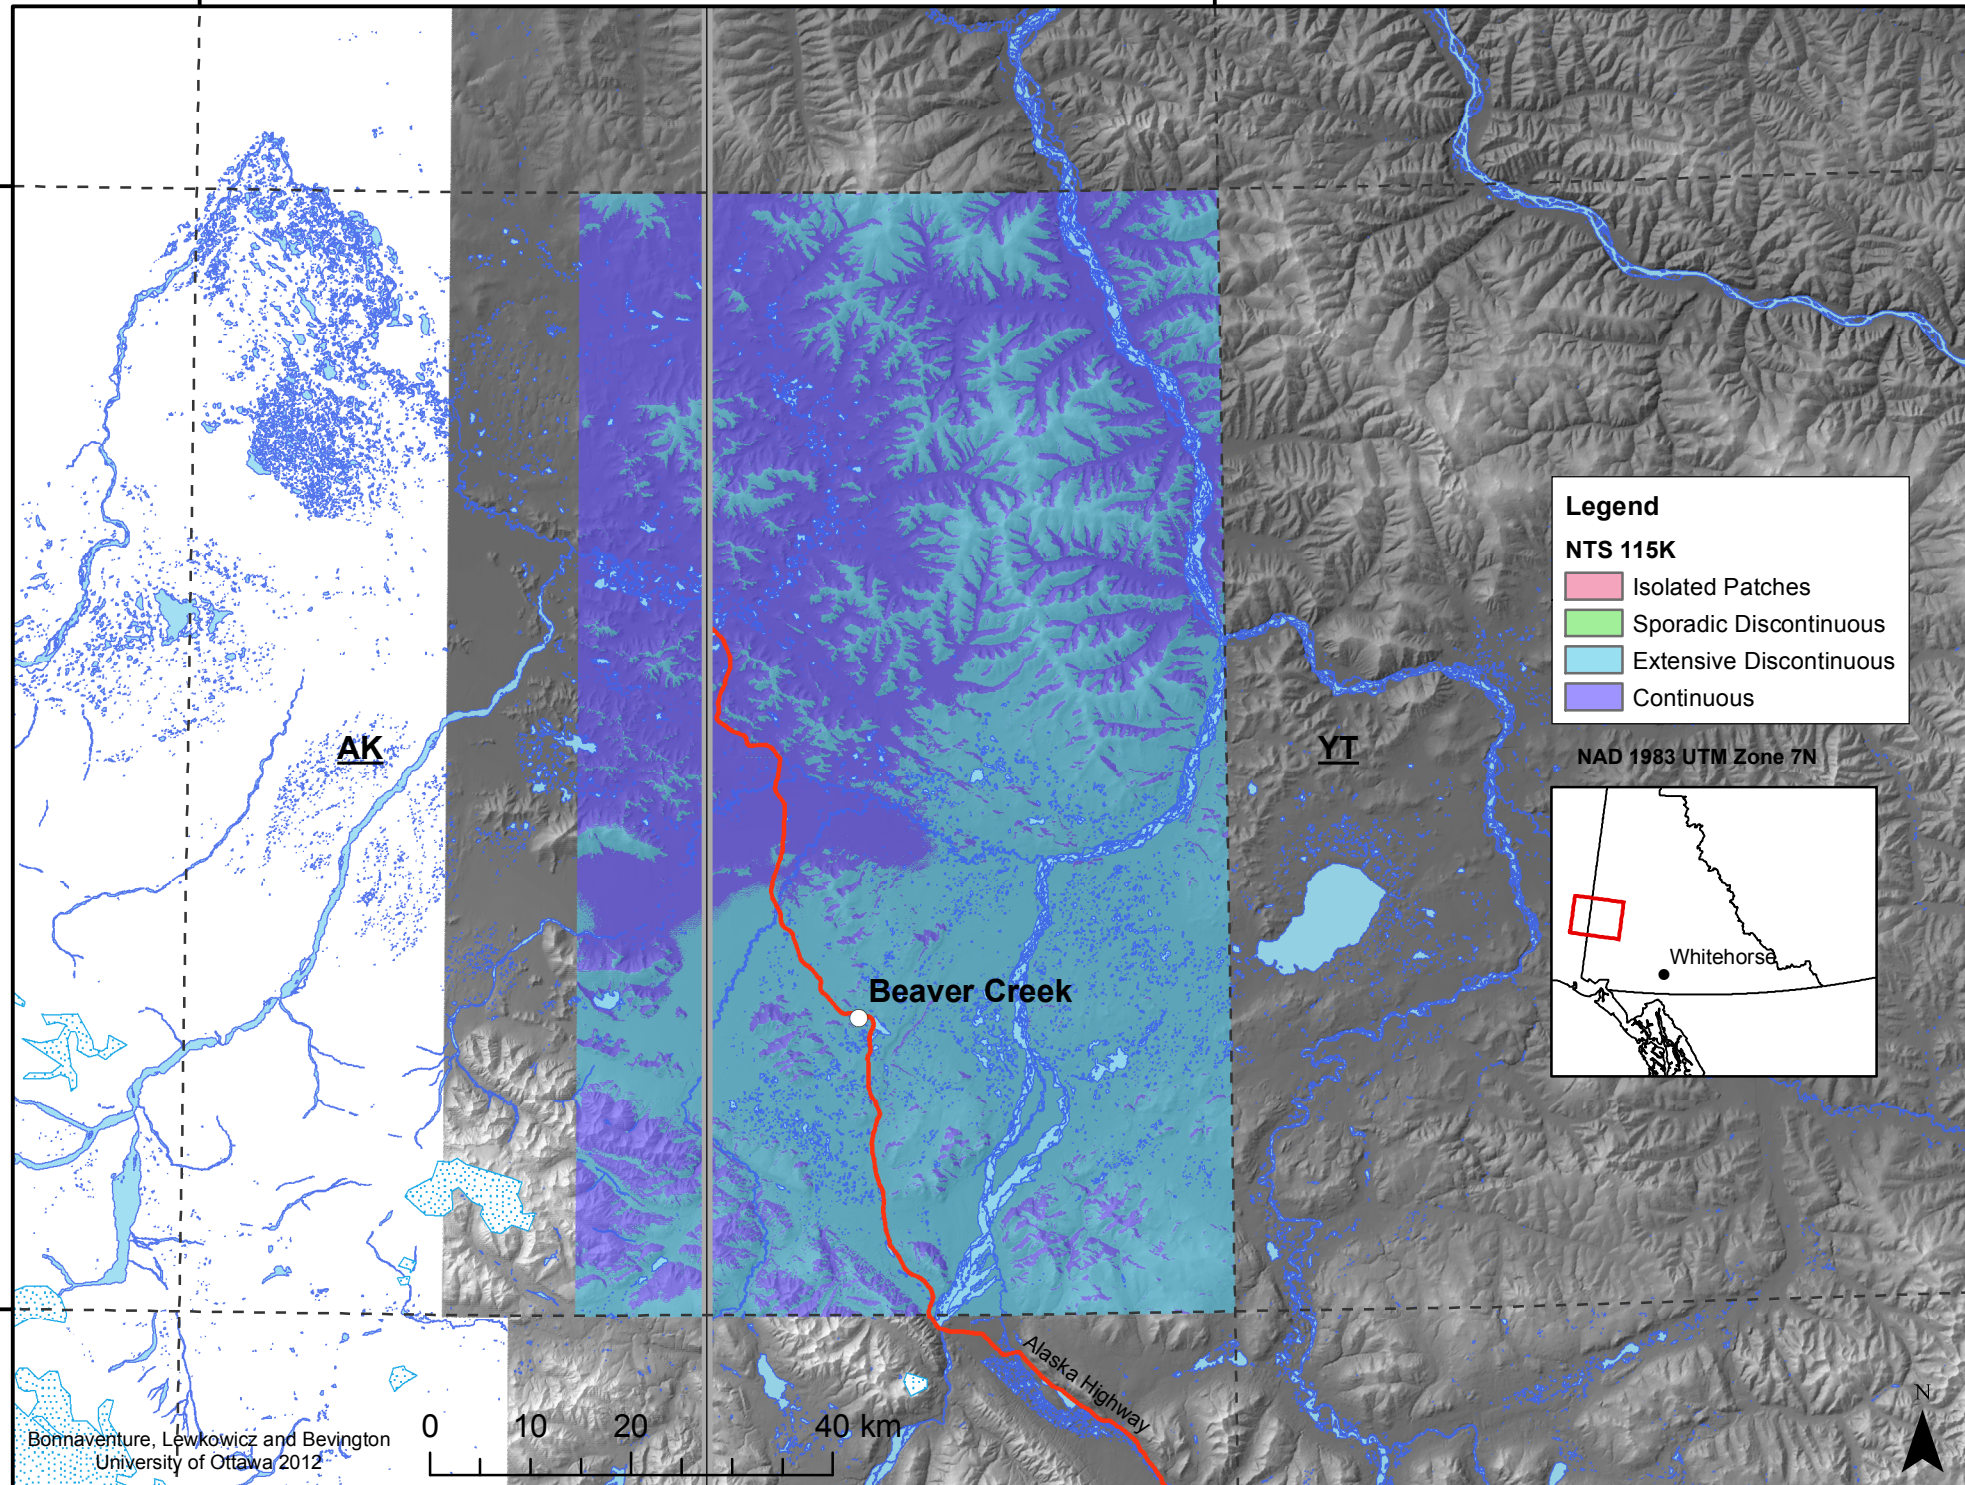

142°0'0"W

140°0'0"W

63°0'0"N

63°0'0"N

62°0'0"N

62°0'0"N

**Legend**

**NTS 115K**

- Isolated Patches
- Sporadic Discontinuous
- Extensive Discontinuous
- Continuous

NAD 1983 UTM Zone 7N

Bonnaventure, Lewkowicz and Bevington  
University of Ottawa 2012

142°0'0"W

140°0'0"W