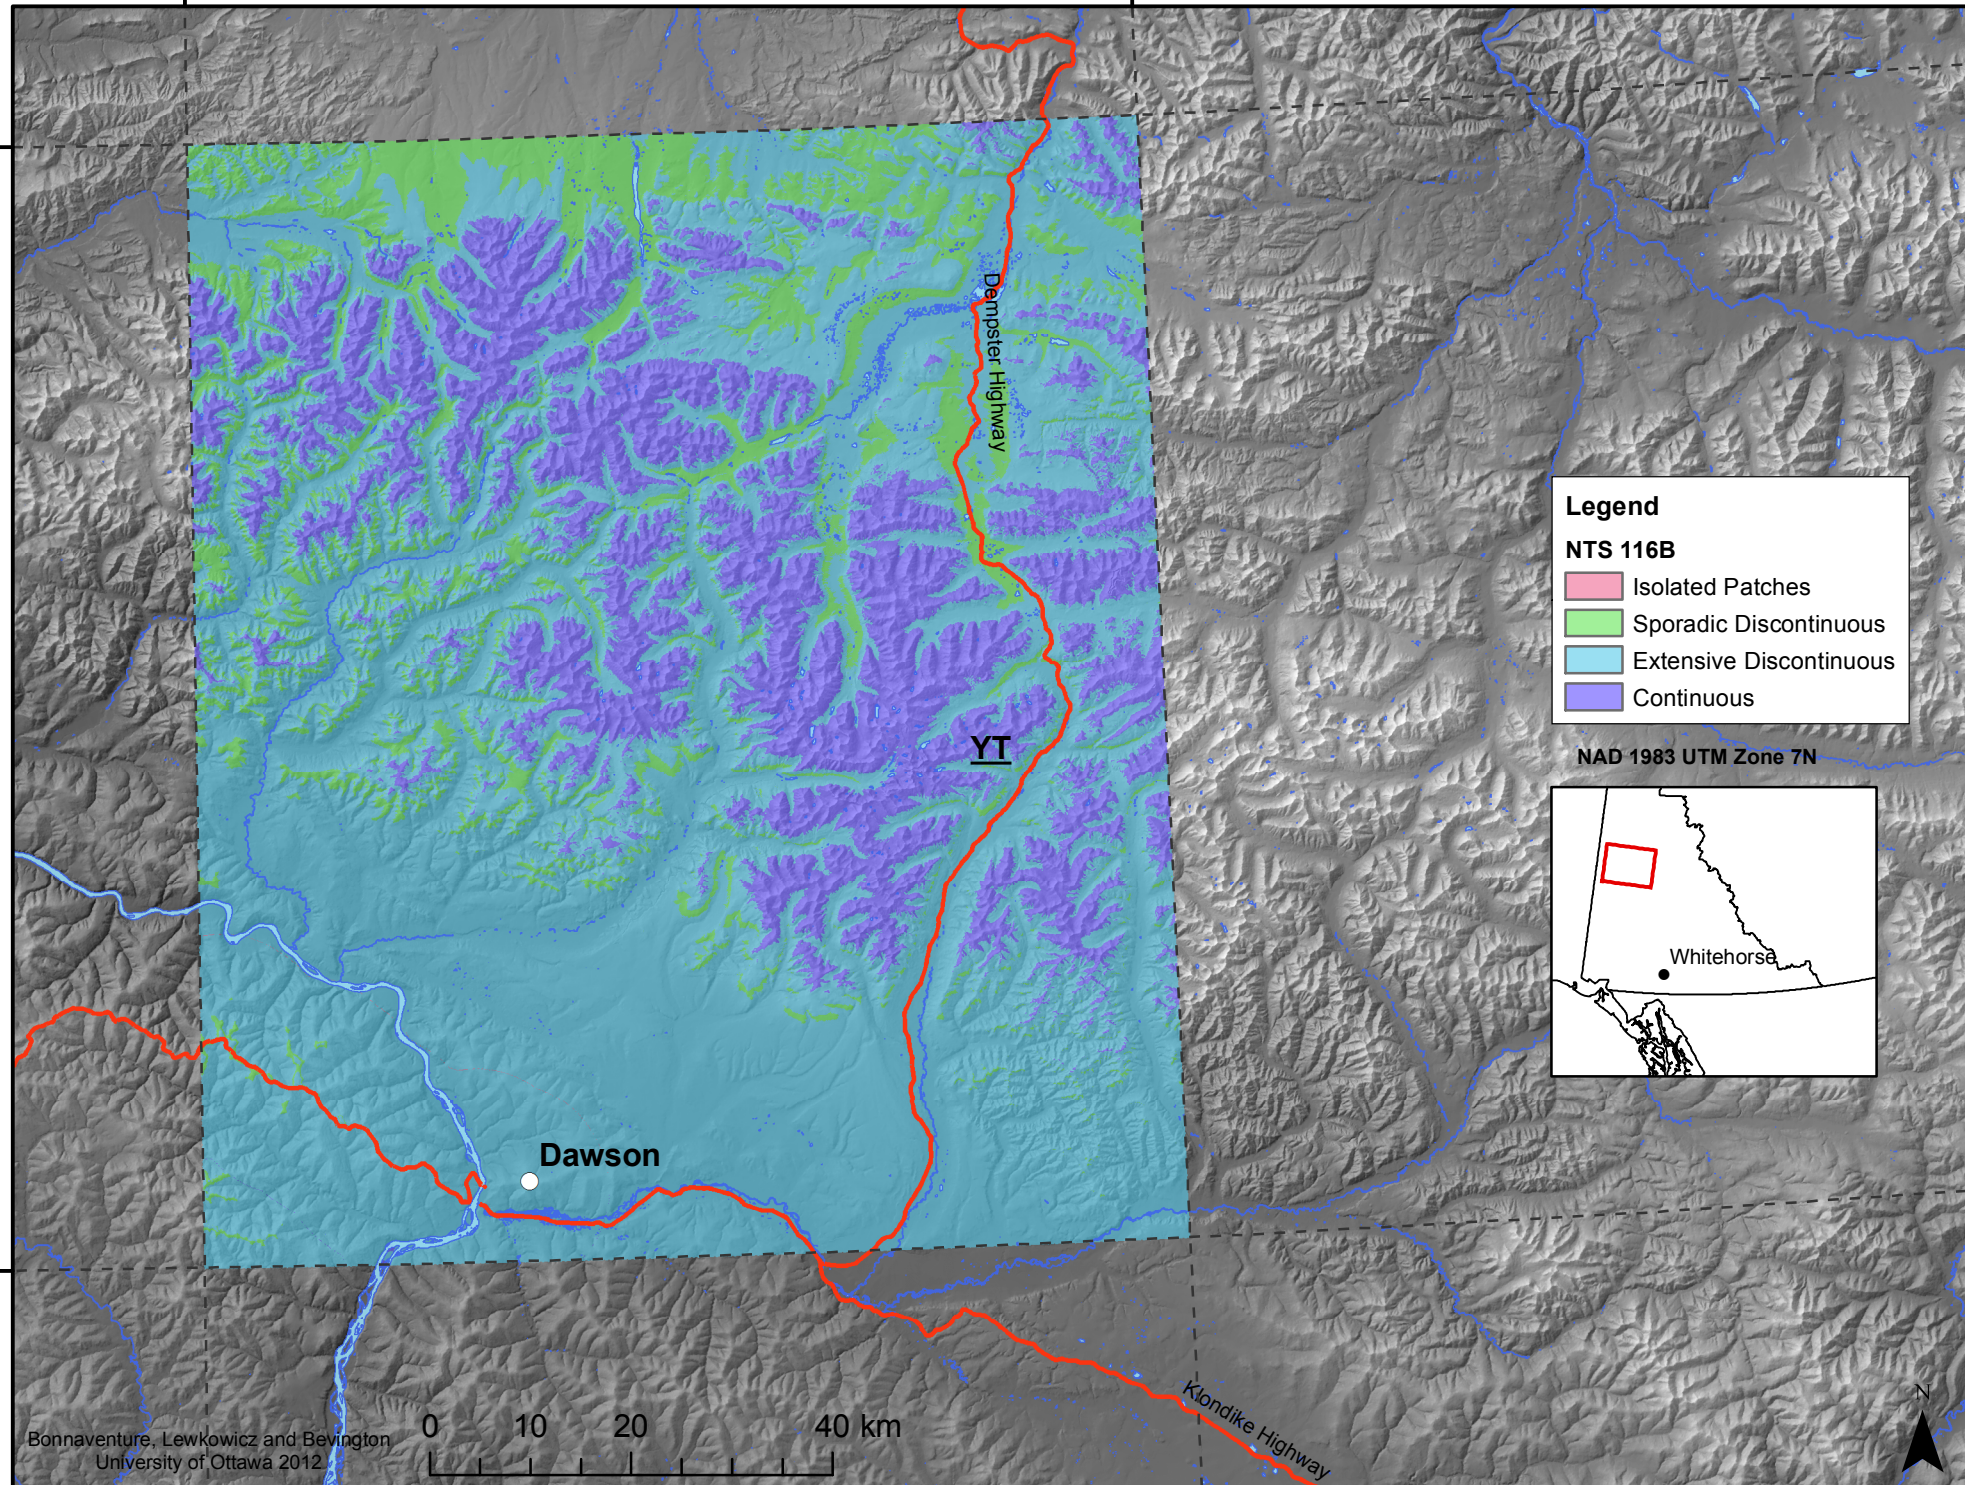

140°0'0"W

138°0'0"W

65°0'0"N

65°0'0"N

**Legend**

**NTS 116B**

- Isolated Patches
- Sporadic Discontinuous
- Extensive Discontinuous
- Continuous

NAD 1983 UTM Zone 7N

Whitehorse

Dawson

YT

Klondike Highway

Dempster Highway

Bonnaventure, Lewkowicz and Bevington  
University of Ottawa 2012

64°0'0"N

64°0'0"N

140°0'0"W

138°0'0"W