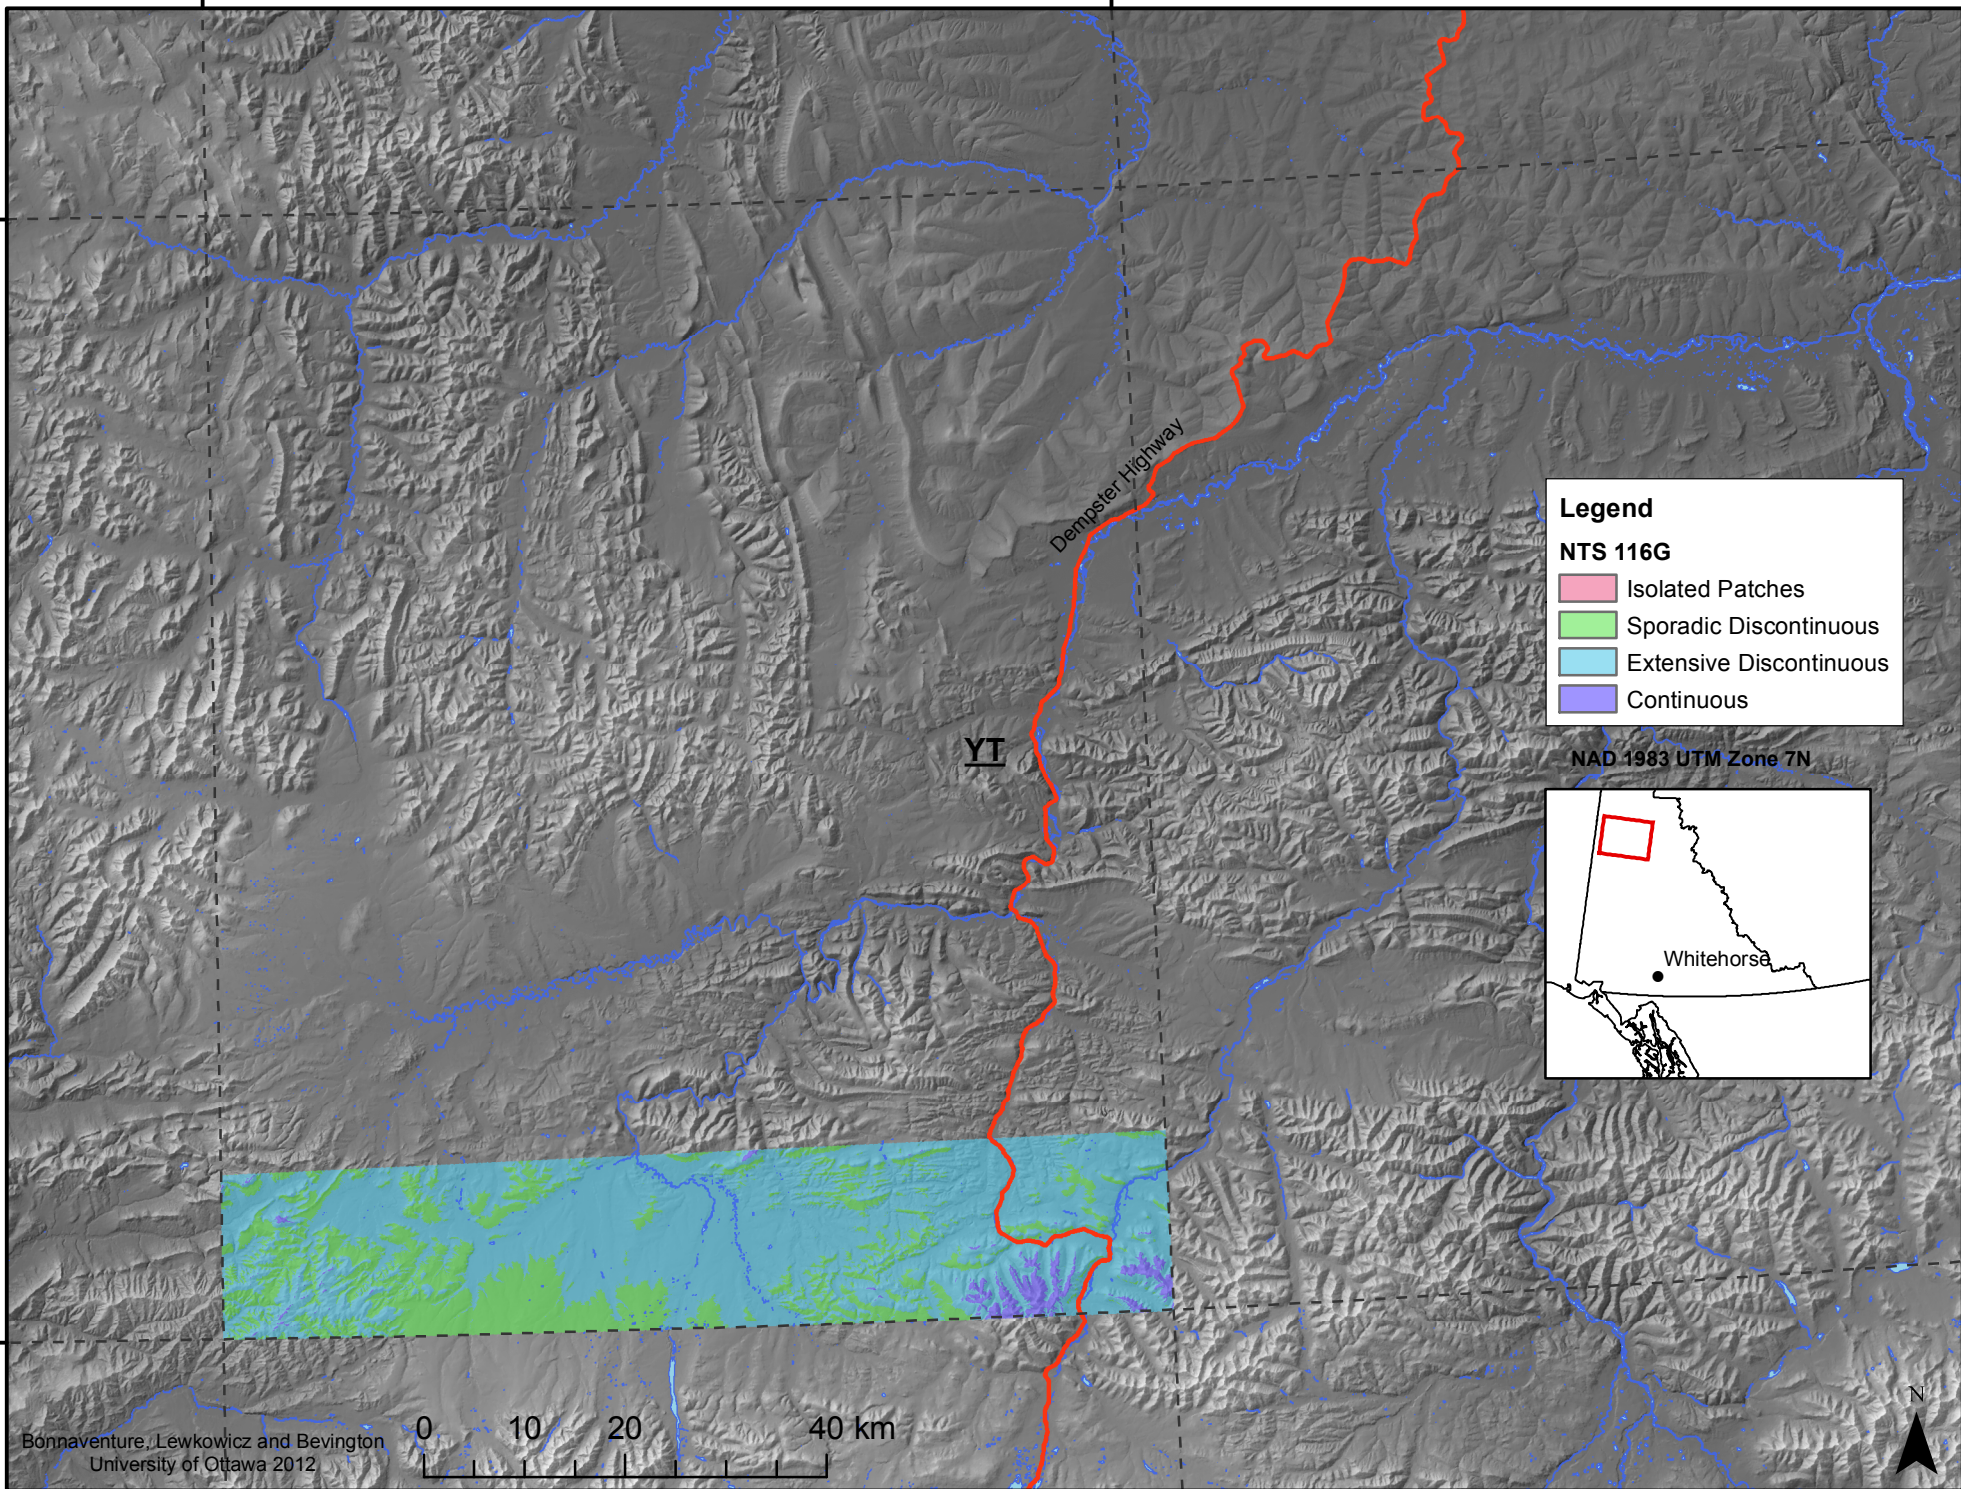

140°0'0"W

138°0'0"W

66°0'0"N

65°0'0"N

Legend

NTS 116G

- Isolated Patches
- Sporadic Discontinuous
- Extensive Discontinuous
- Continuous

NAD 1983 UTM Zone 7N

Whitehorse

YI

Bonnaventure, Lewkowicz and Bevington
University of Ottawa 2012

140°0'0"W

138°0'0"W