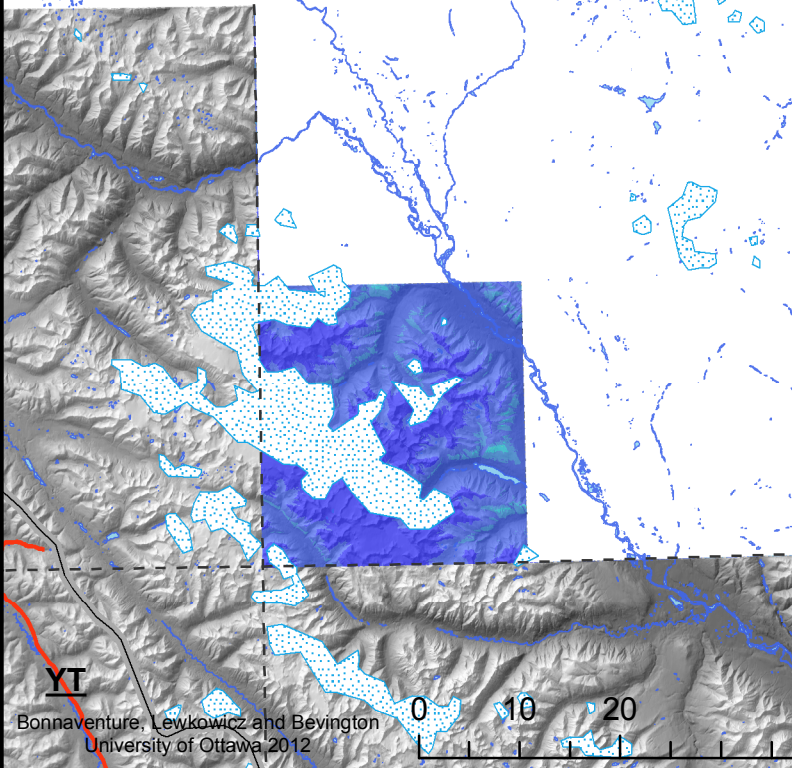

128°0'0"W

126°0'0"W

63°0'0"N

62°0'0"N

**NT**

NAD 1983 UTM Zone 9N

Bonnaventure, Lewkowicz and Bevington  
University of Ottawa 2012

128°0'0"W

126°0'0"W