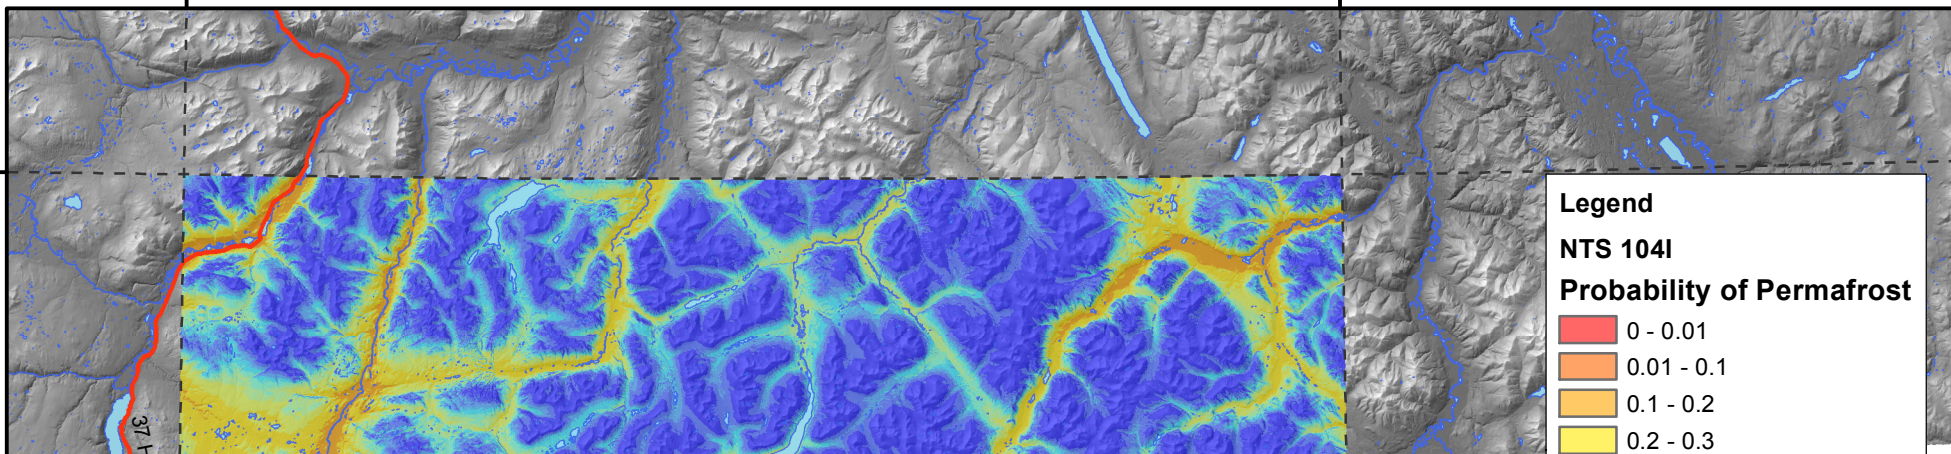

130°0'0"W

128°0'0"W

59°0'0"N

59°0'0"N

37 Highway

Dease Lake

BC

NAD 1983 UTM Zone 9N