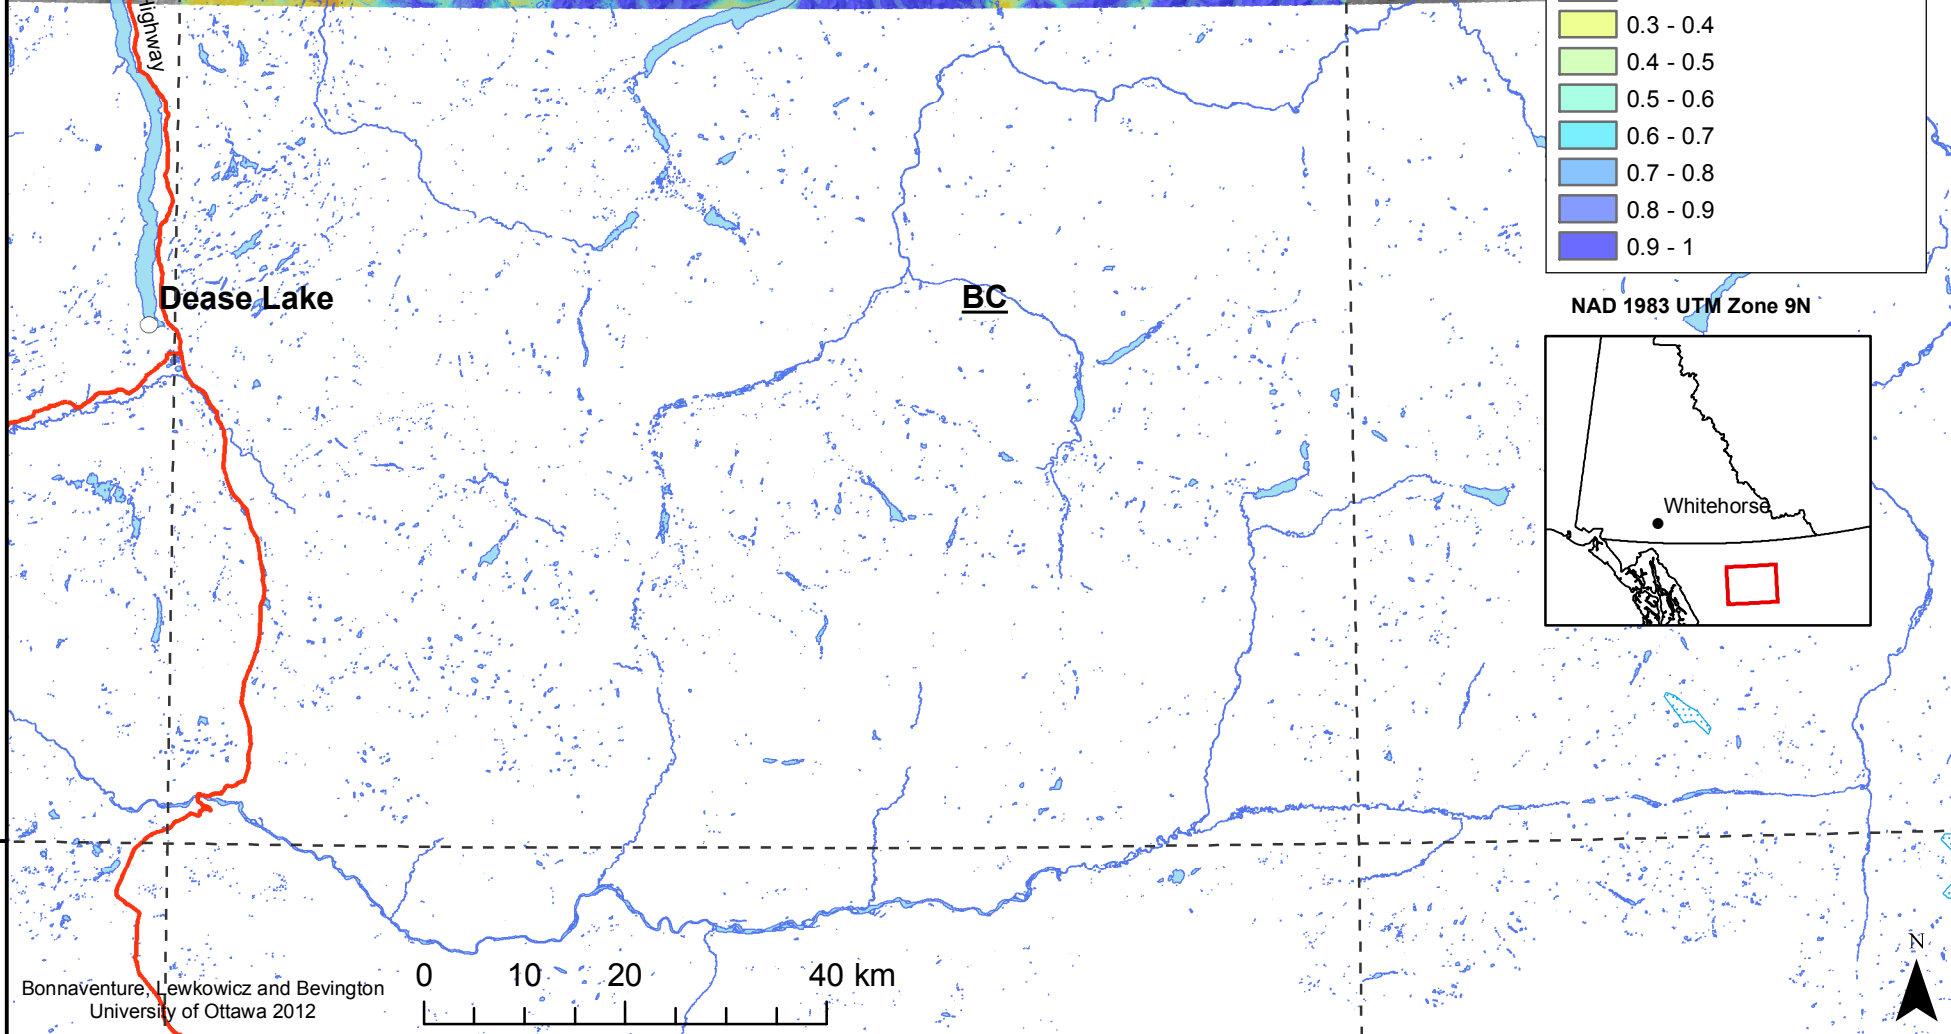

130°0'0"W

128°0'0"W

59°0'0"N

59°0'0"N

37 Highway

Dease Lake

BC

NAD 1983 UTM Zone 9N

Whitehorse

Bonnaventure, Lewkowicz and Bevington  
University of Ottawa 2012

58°0'0"N

58°0'0"N

130°0'0"W

128°0'0"W