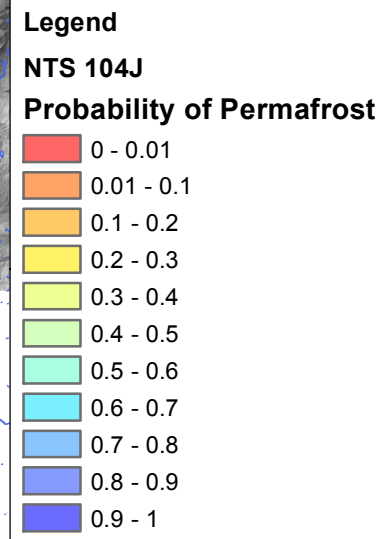

132°0'0"W

130°0'0"W

59°0'0"N

59°0'0"N

BC

Dease Lake

NAD 1983 UTM Zone 9N

58°0'0"N