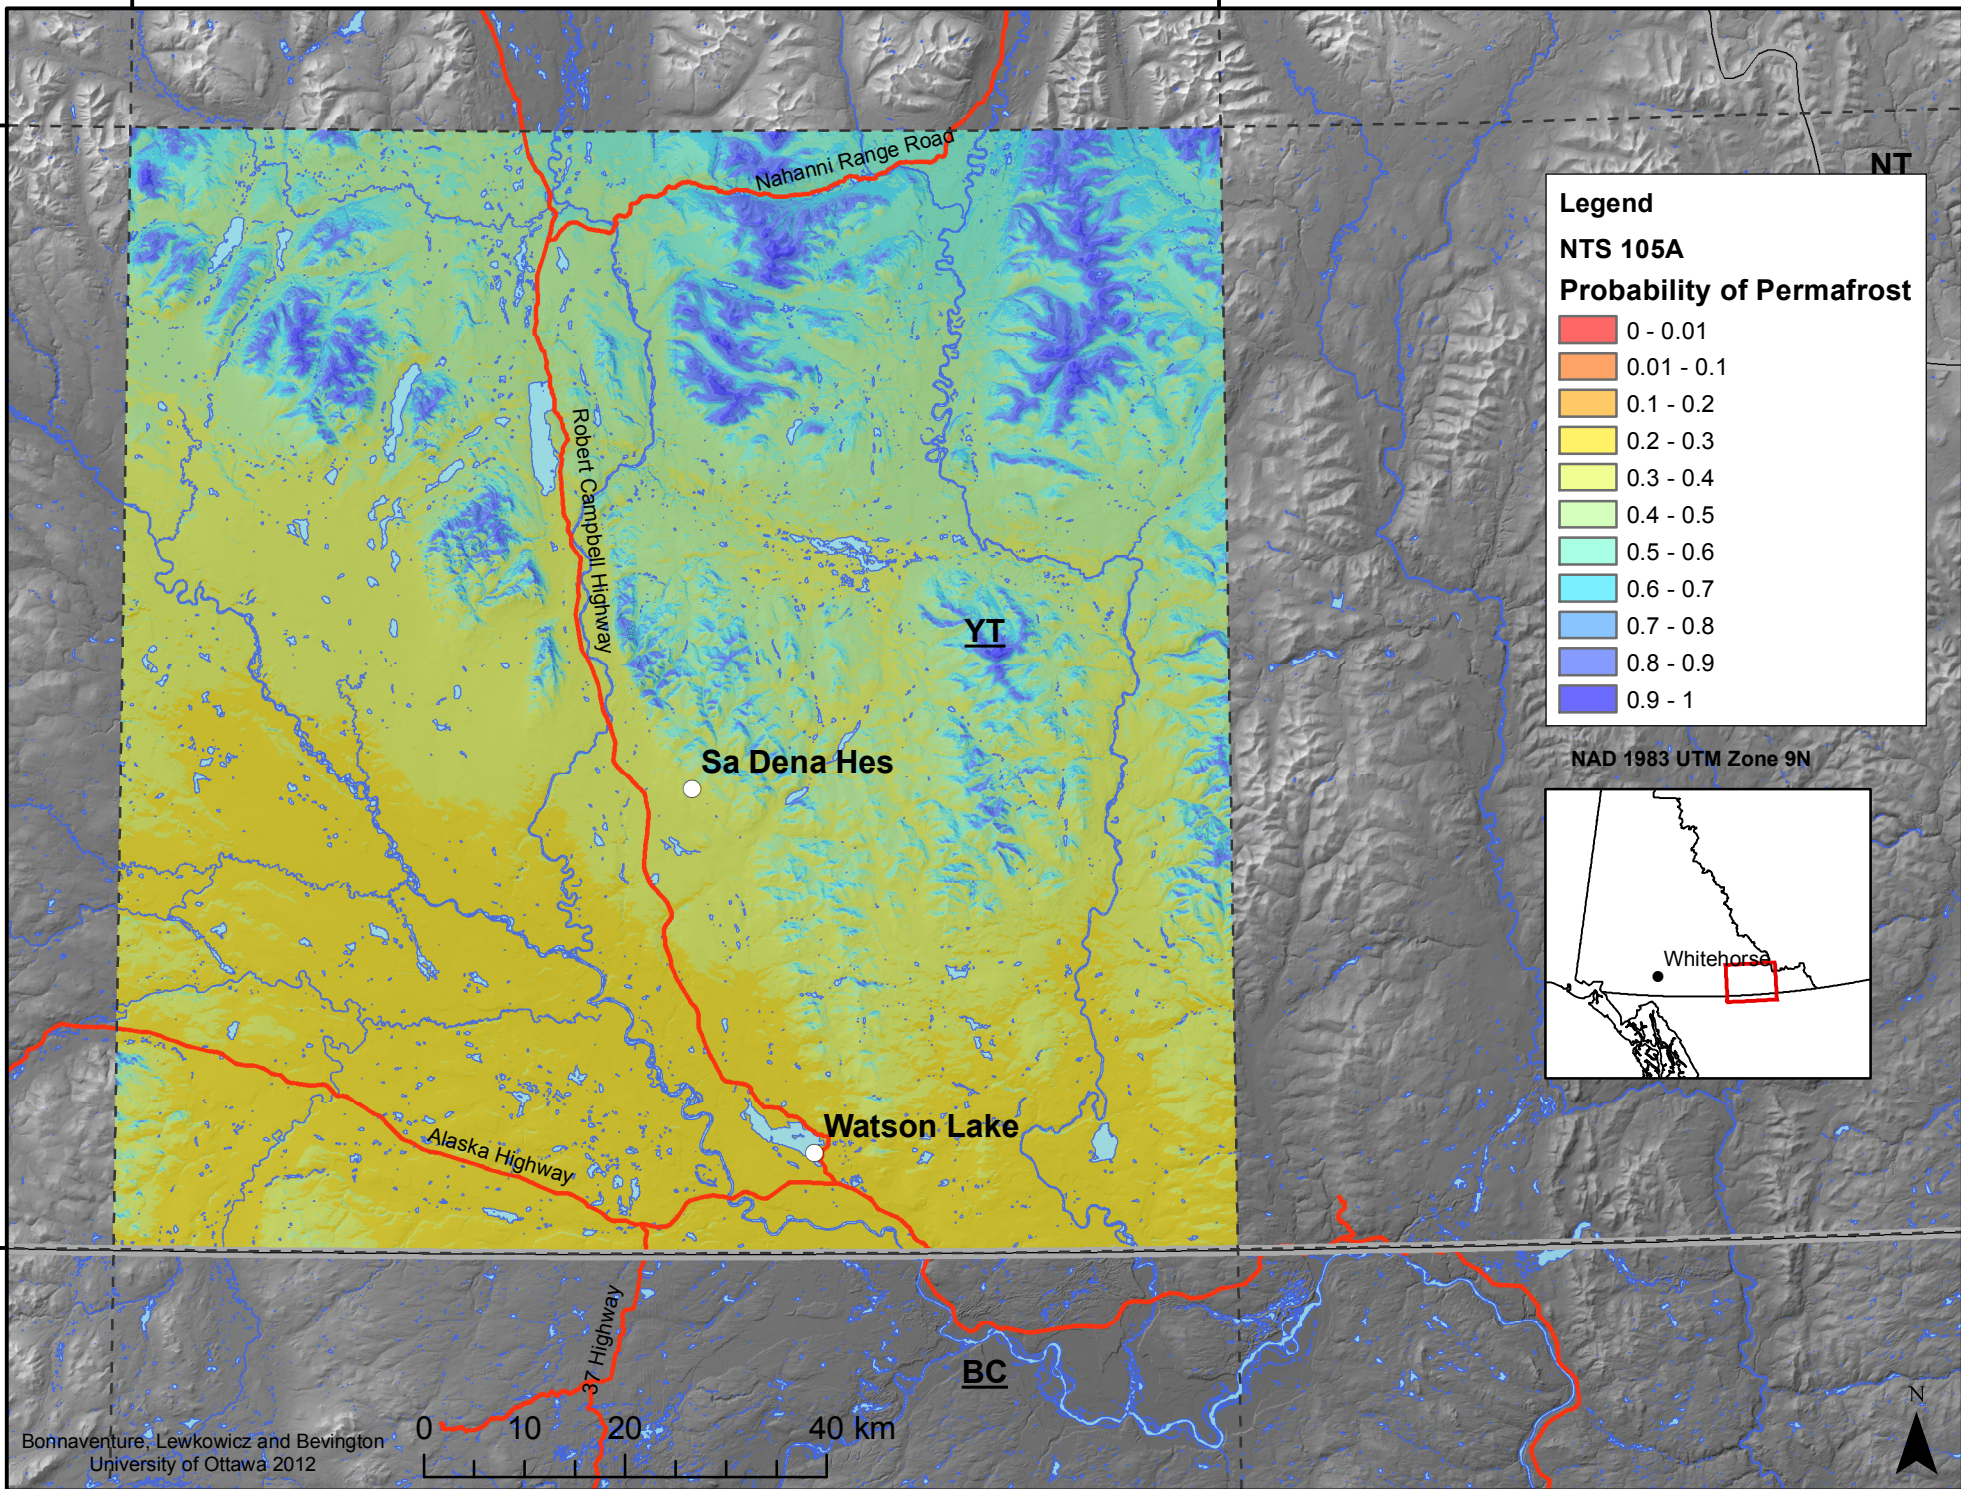

130°0'0"W

128°0'0"W

61°0'0"N

61°0'0"N

Nahanni Range Road

Robert Campbell Highway

Alaska Highway

37 Highway

Sa Dena Hes

Watson Lake

YT

NT

BC

130°0'0"W

128°0'0"W

60°0'0"N

60°0'0"N