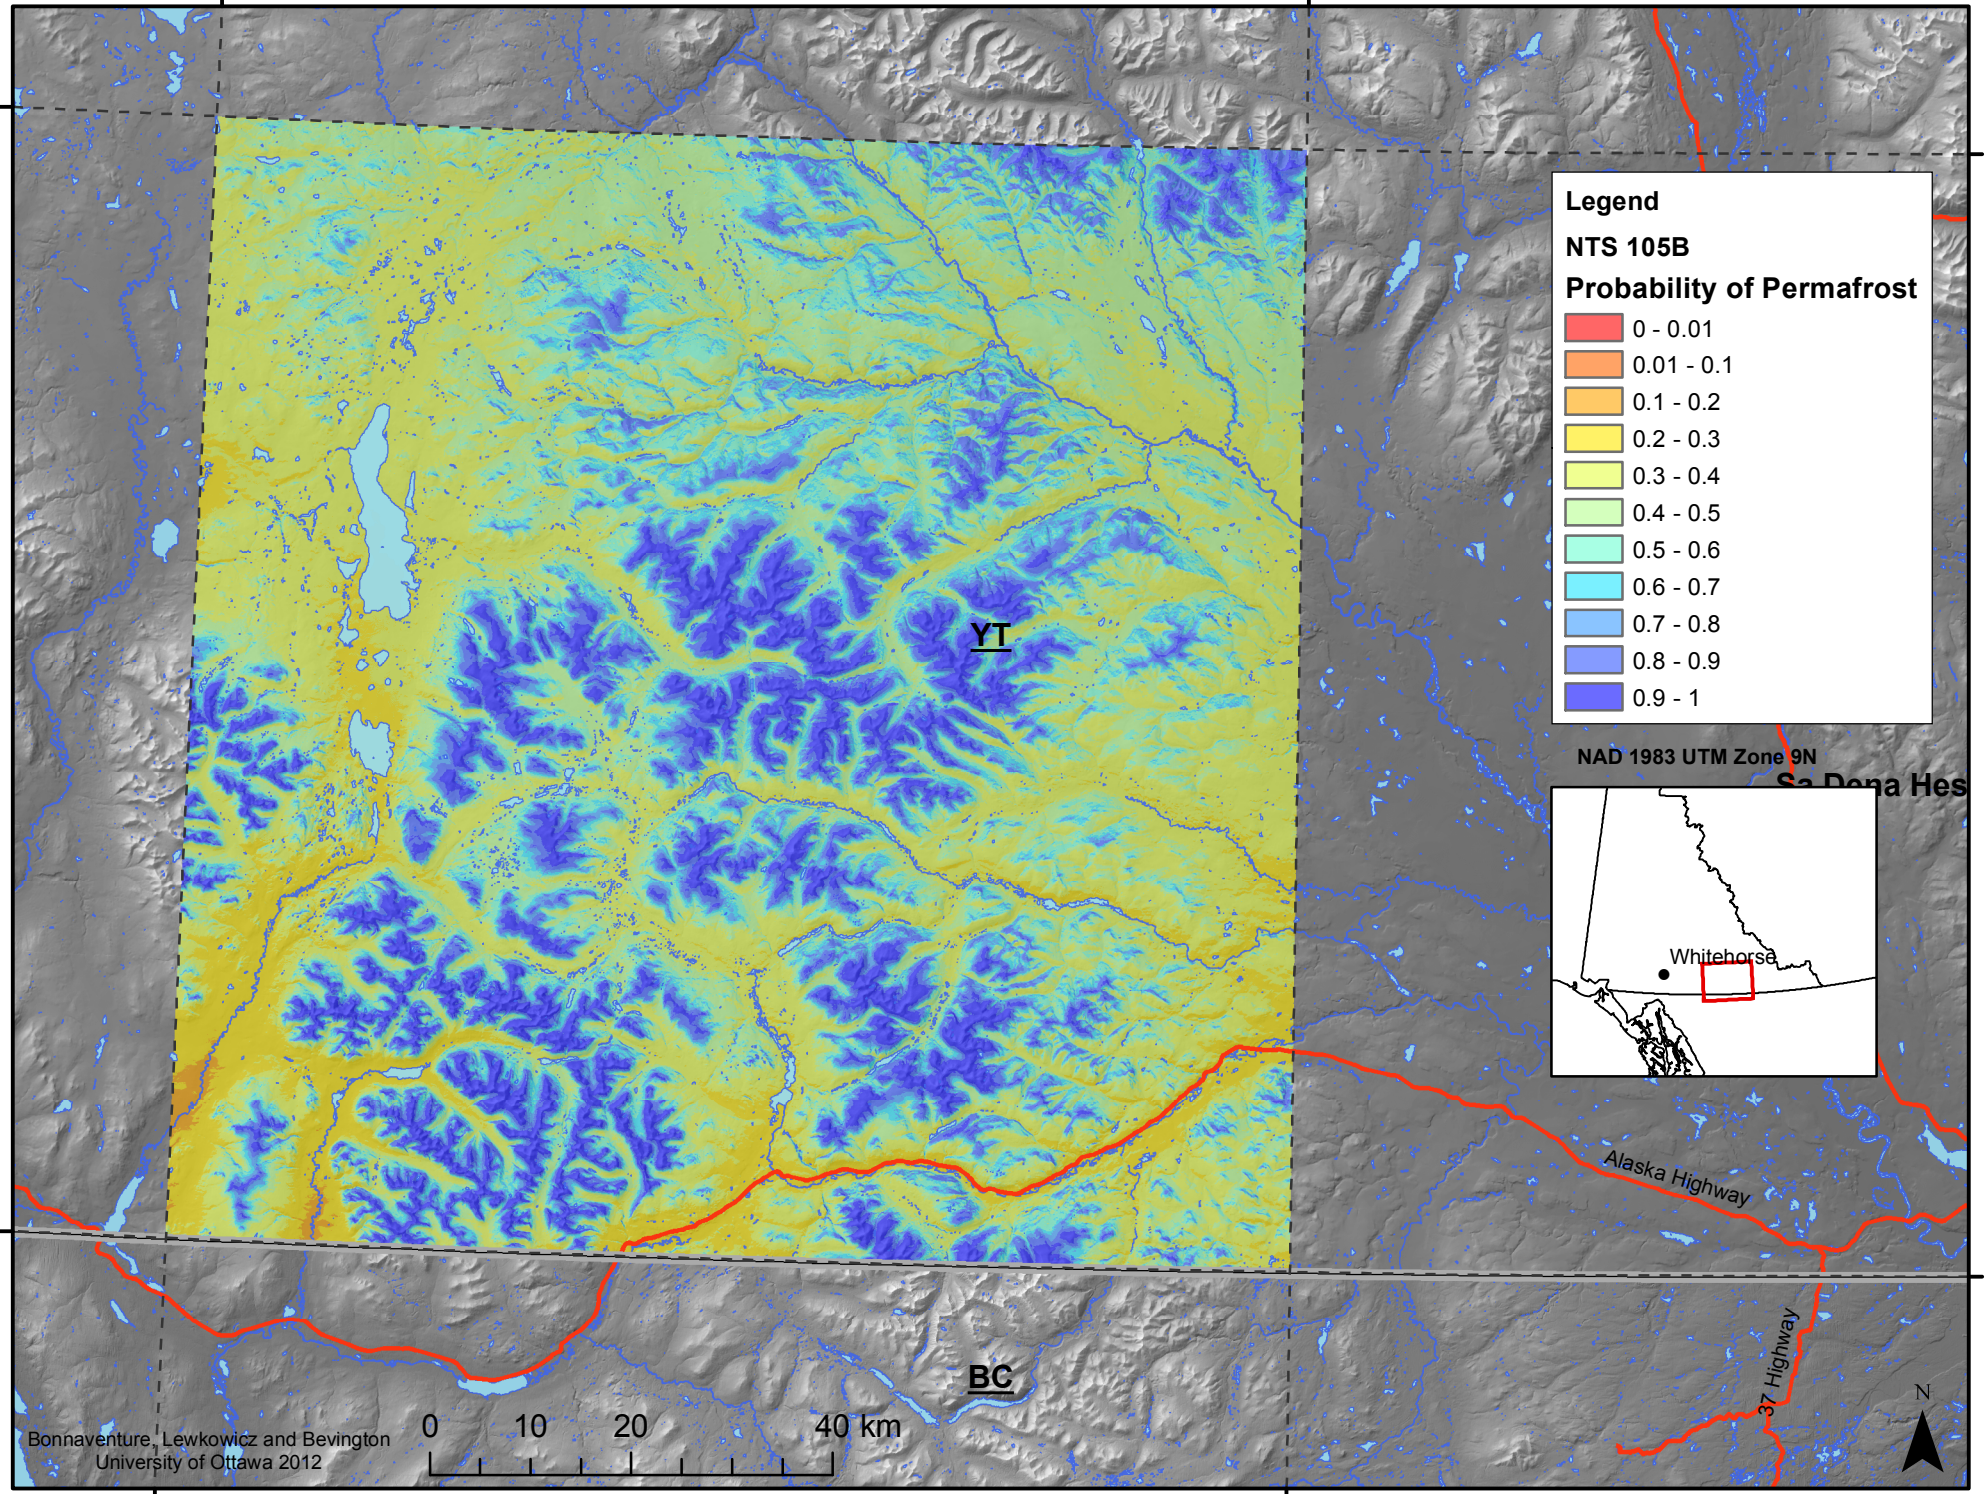

132°0'0"W

130°0'0"W

61°0'0"N

61°0'0"N

60°0'0"N

60°0'0"N

Legend

NTS 105B

Probability of Permafrost

0 - 0.01
0.01 - 0.1
0.1 - 0.2
0.2 - 0.3
0.3 - 0.4
0.4 - 0.5
0.5 - 0.6
0.6 - 0.7
0.7 - 0.8
0.8 - 0.9
0.9 - 1

NAD 1983 UTM Zone 9N

Whitehorse

YT

BC

Sa Dena Hes

Alaska Highway

37 Highway

Bonnaventure, Lewkowicz and Bevington
University of Ottawa 2012

132°0'0"W

130°0'0"W