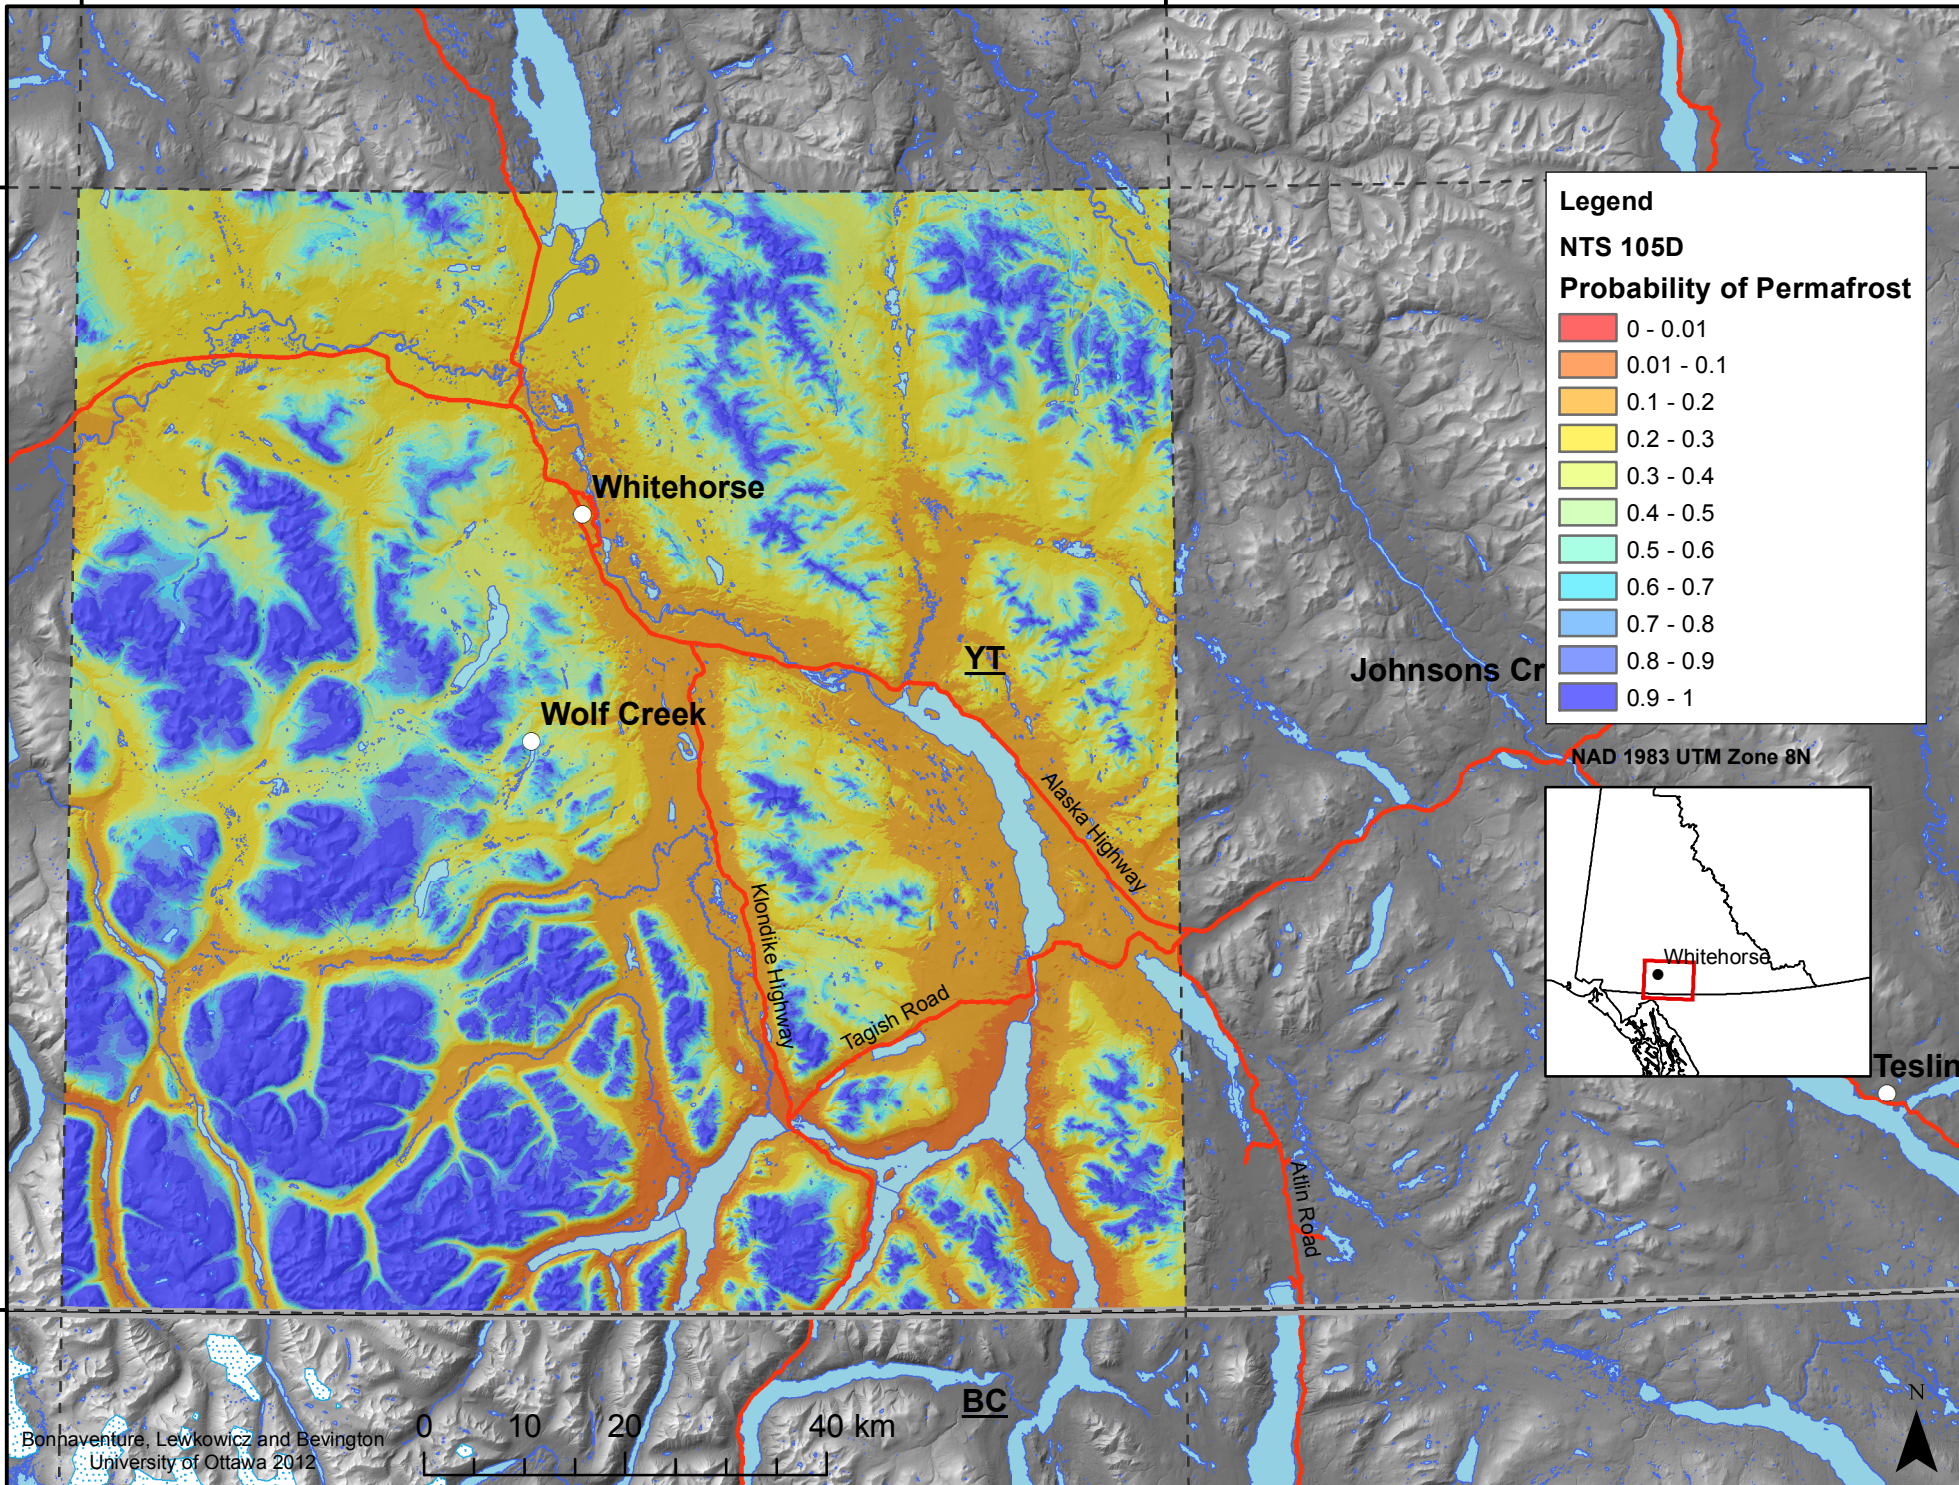

136°0'0"W

134°0'0"W

61°0'0"N

61°0'0"N

60°0'0"N

60°0'0"N

Legend
NTS 105D
Probability of Permafrost

- 0 - 0.01
- 0.01 - 0.1
- 0.1 - 0.2
- 0.2 - 0.3
- 0.3 - 0.4
- 0.4 - 0.5
- 0.5 - 0.6
- 0.6 - 0.7
- 0.7 - 0.8
- 0.8 - 0.9
- 0.9 - 1

NAD 1983 UTM Zone 8N

Bonhaventure, Lewkowicz and Bevington
University of Ottawa 2012

BC

136°0'0"W

134°0'0"W